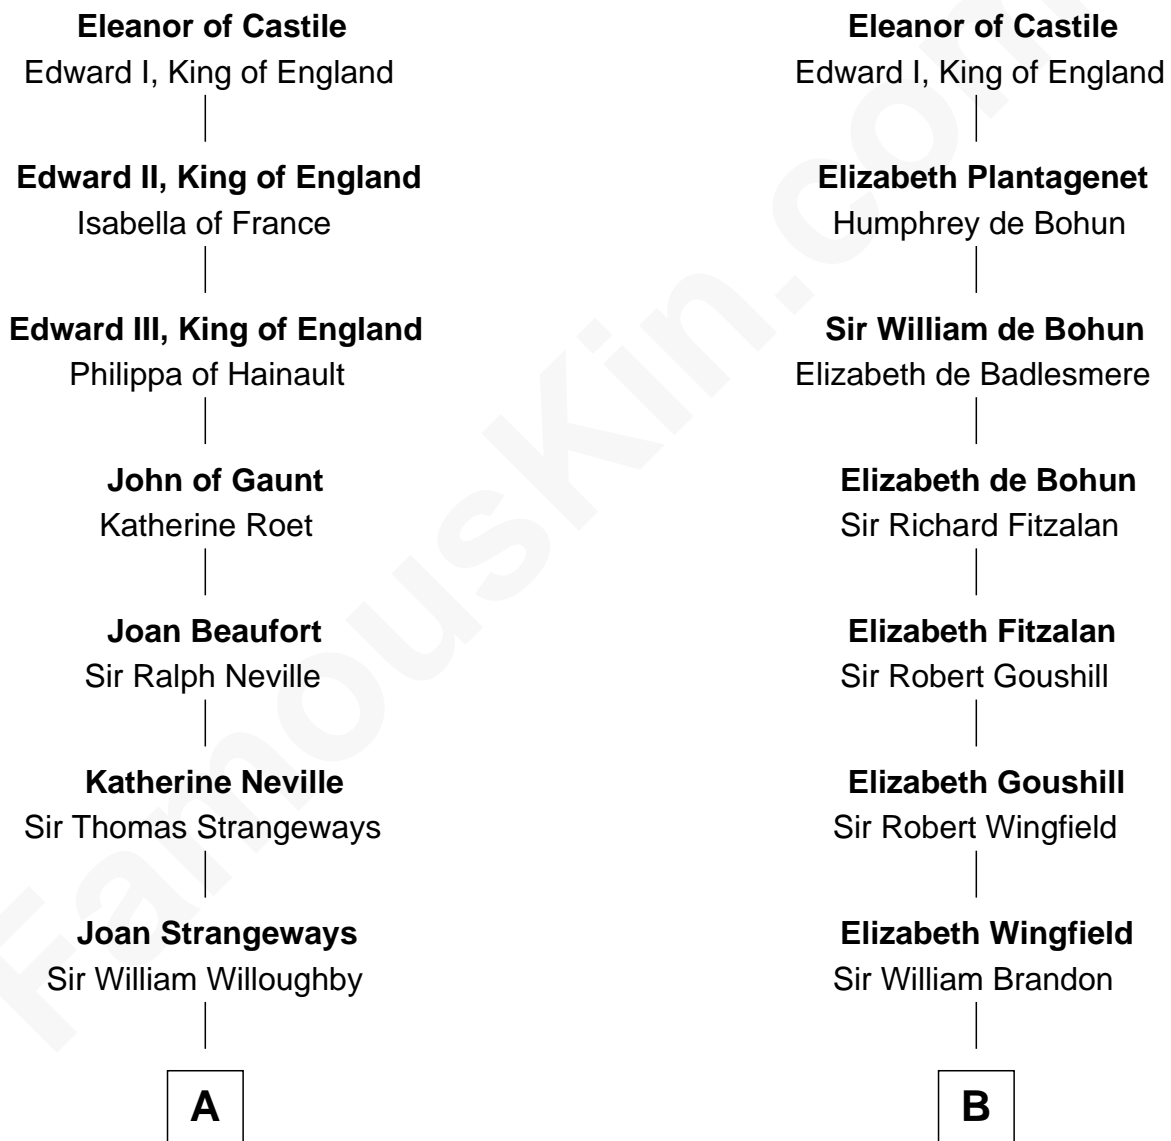

FamousKin.com Relationship Chart of

Dr. H. H. Holmes

Serial Killer aka "Devil in the White City"

19th cousin 1 time removed of

J. A. Folger

Founder of Folger Coffee Company

Ferdinand III, King of Castile

Joanna of Ponthieu