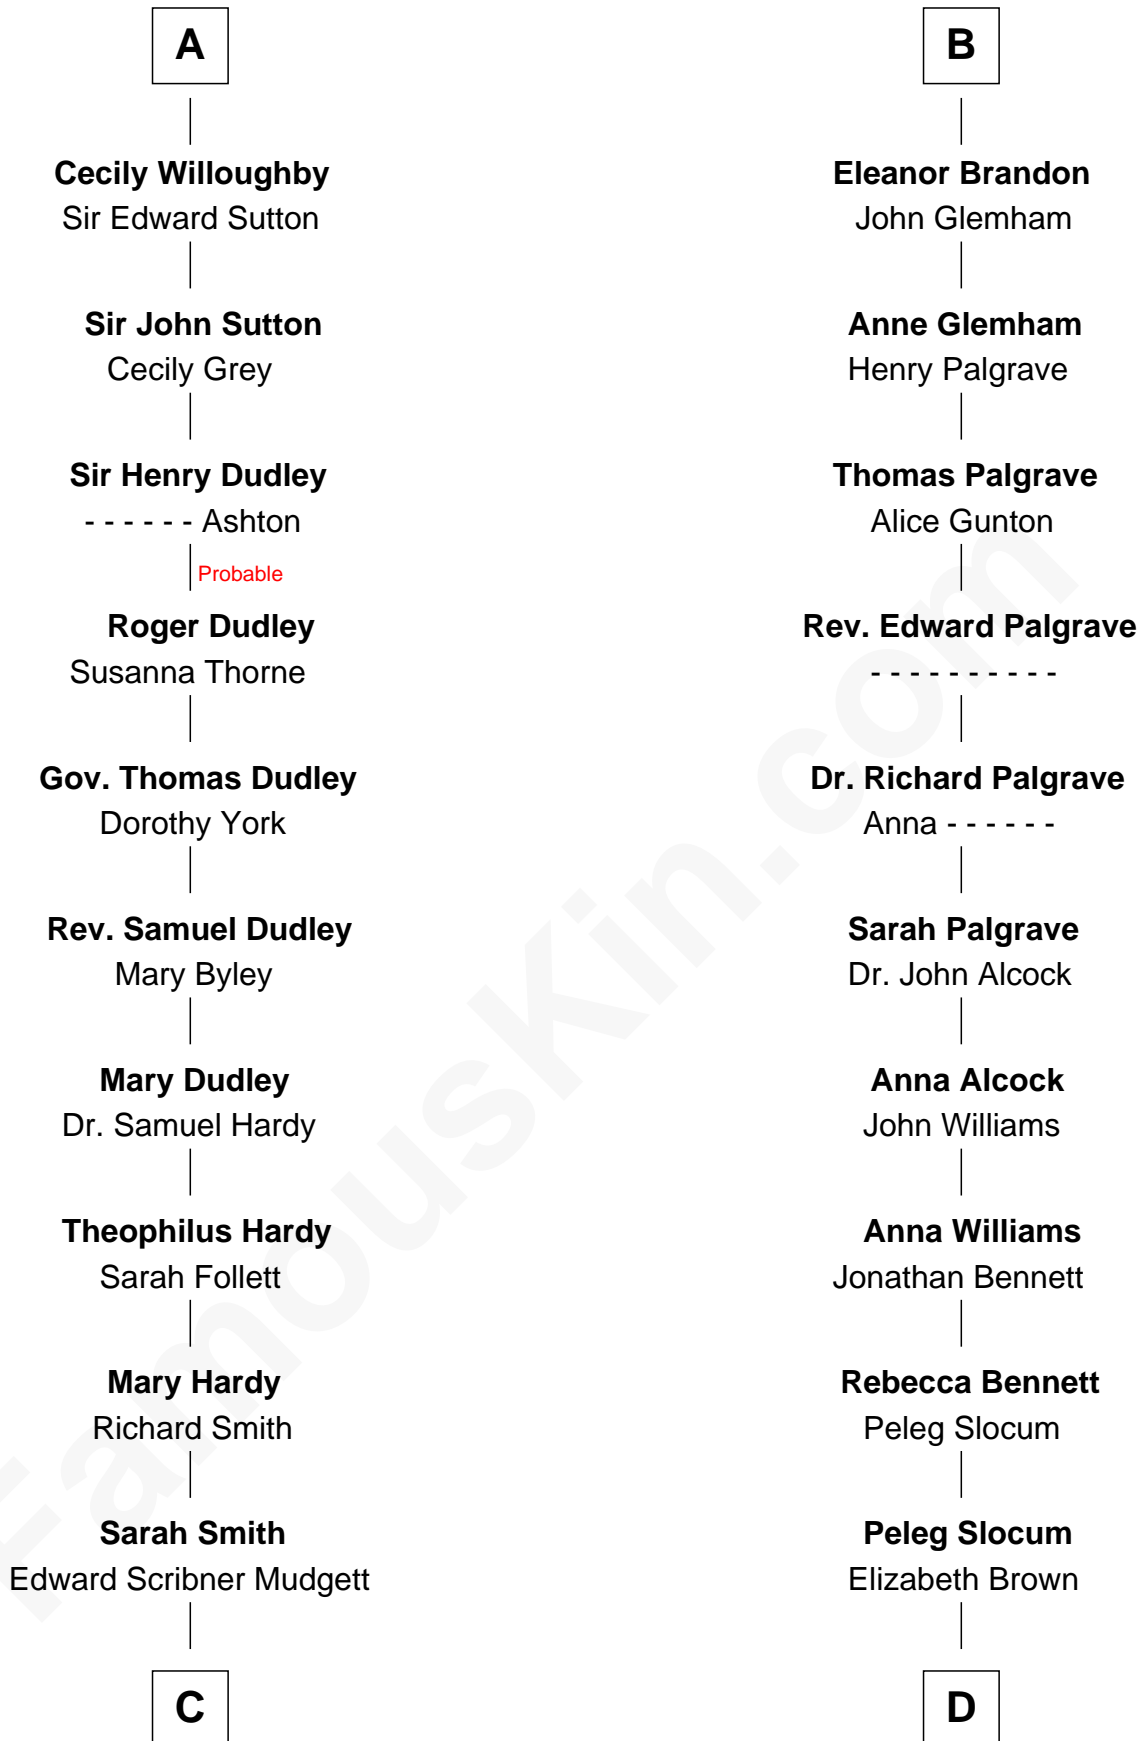

FamousKin.com Relationship Chart of

Dr. H. H. Holmes

Serial Killer aka "Devil in the White City"

19th cousin 1 time removed of

J. A. Folger

Founder of Folger Coffee Company

Ferdinand III, King of Castile

Joanna of Ponthieu

Serial Killer Dr. H. H. Holmes

D

Rebecca Slocum

George Folger

Samuel Brown Folger

Nancy F. Hiller

J. A. Folger

Founder of Folger Coffee Co.