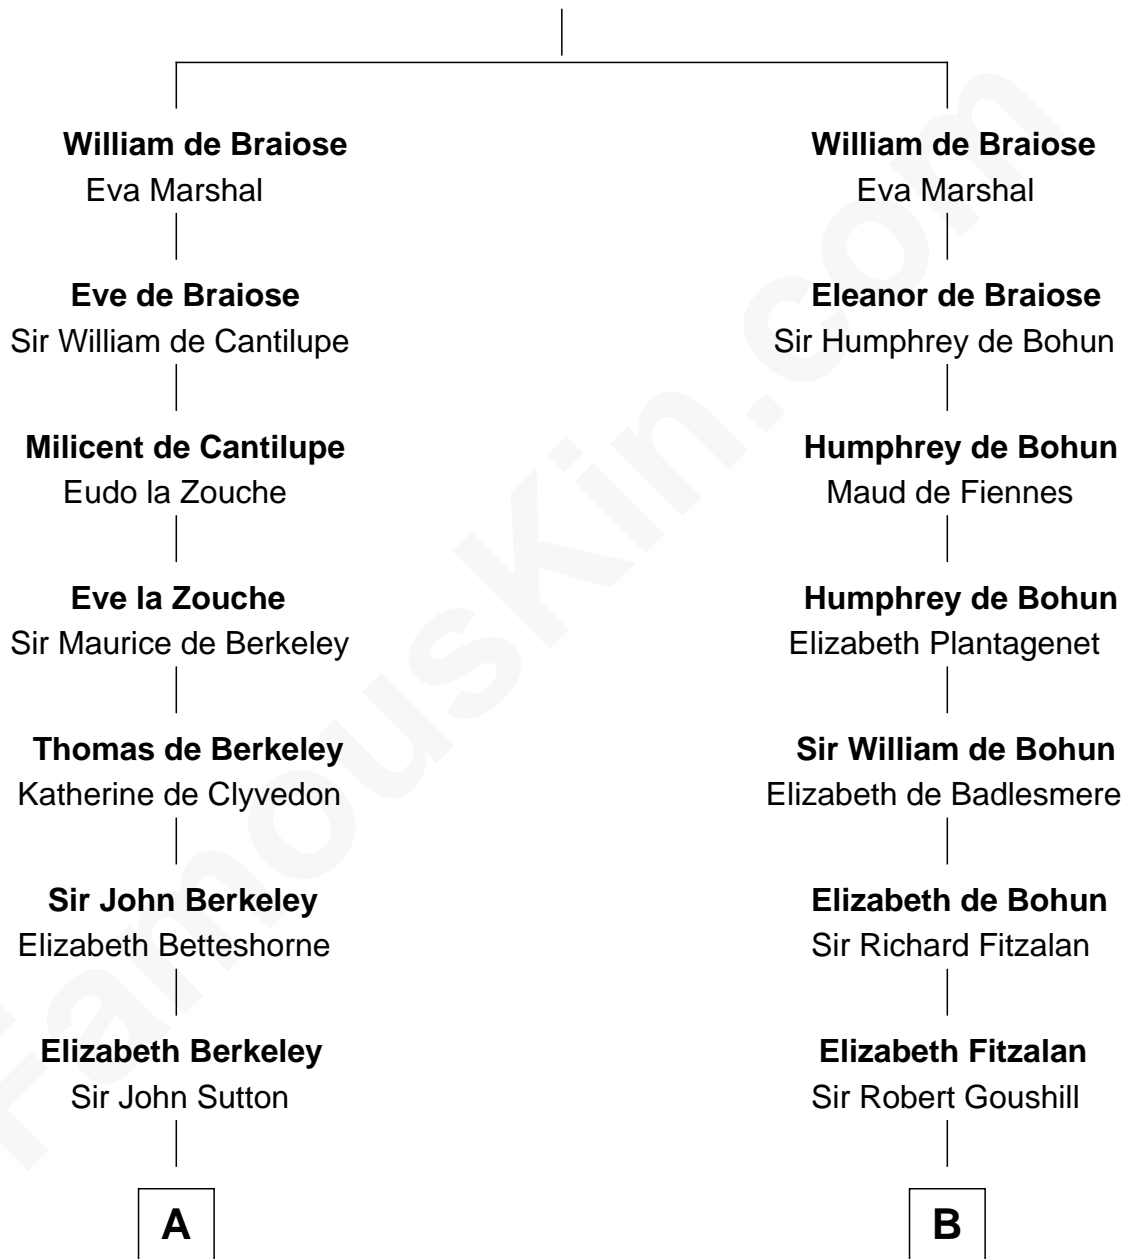

FamousKin.com

Relationship Chart of

Dr. H. H. Holmes

Serial Killer aka "Devil in the White City"

21st cousin of

J. A. Folger

Founder of Folger Coffee Company

Reginald de Braiose

C

Sarah Smith
Edward Scribner Mudgett

Samuel Mudgett
Mary Morrill

Scribner Mudgett
Nancy Prescott

Levi Horton Mudgett
Theodate Page Price

Dr. H. H. Holmes
Serial Killer Dr. H. H. Holmes

D

Rebecca Bennett
Peleg Slocum