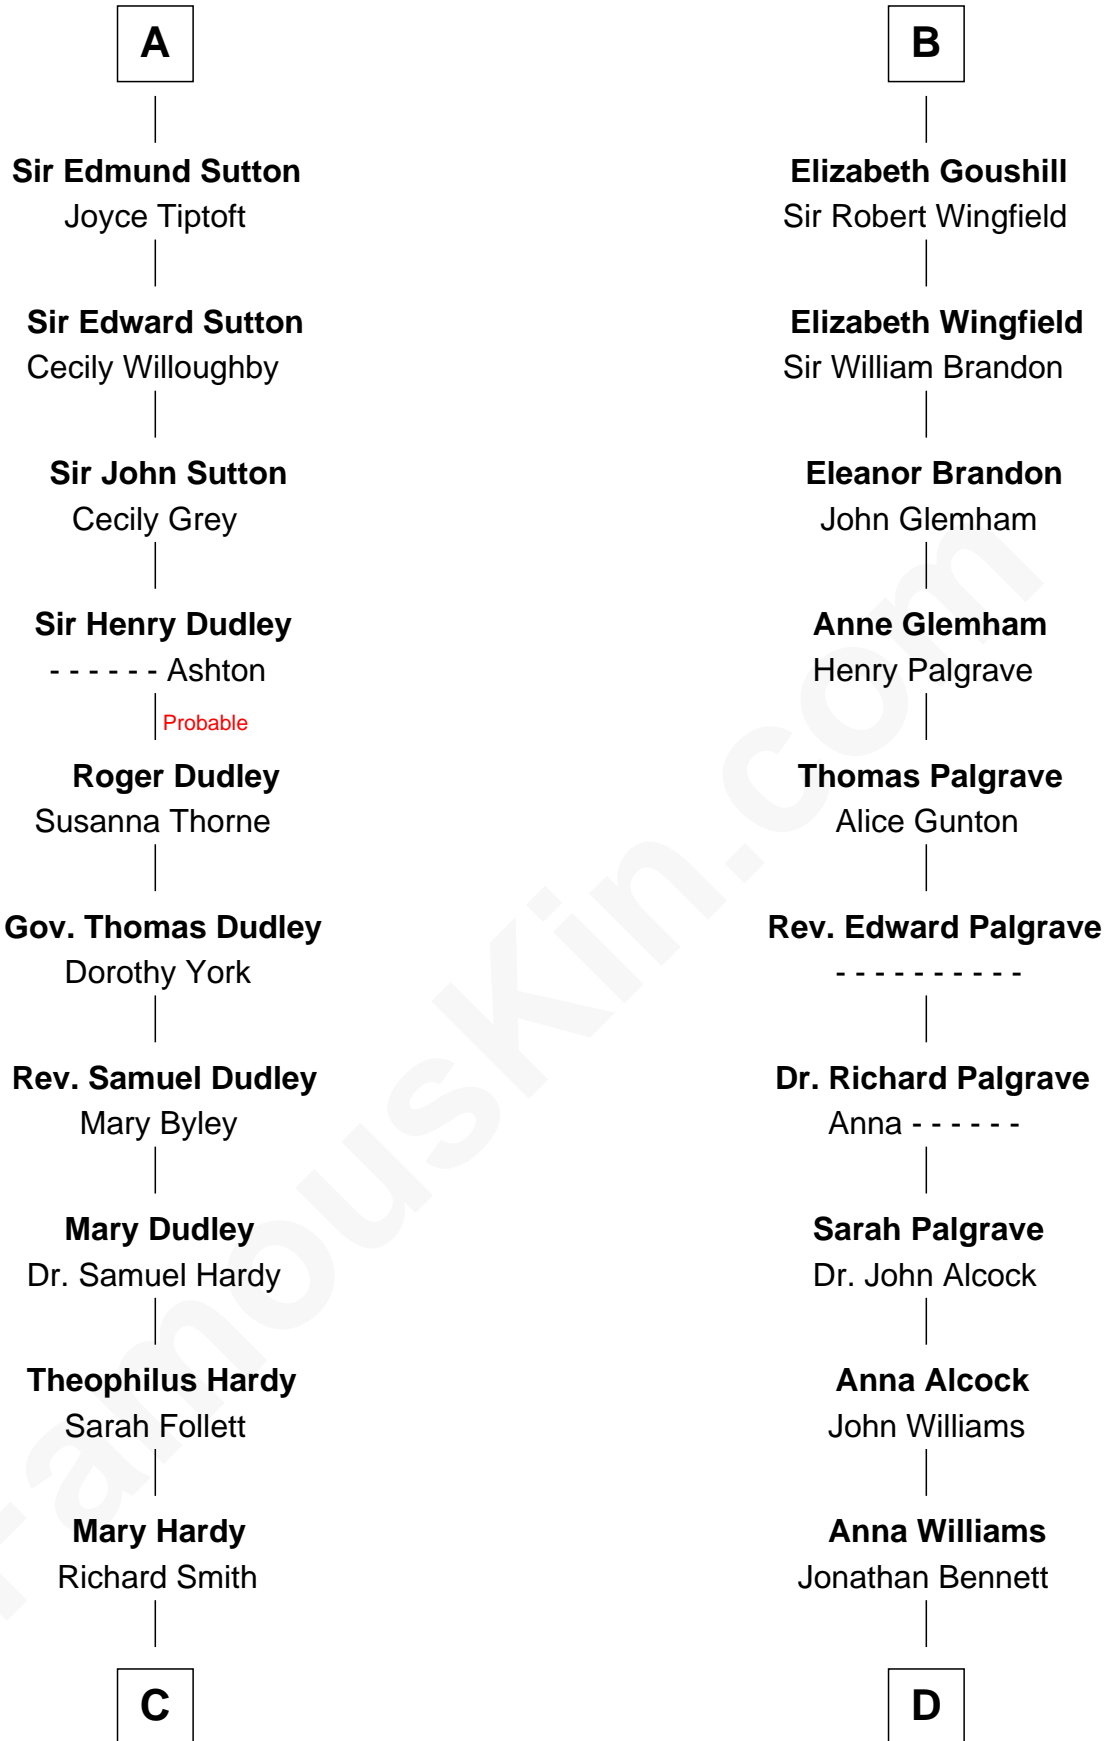

FamousKin.com

Relationship Chart of

Dr. H. H. Holmes

Serial Killer aka "Devil in the White City"

21st cousin of

J. A. Folger

Founder of Folger Coffee Company

Reginald de Braiose

C

Sarah Smith
Edward Scribner Mudgett

Samuel Mudgett
Mary Morrill

Scribner Mudgett
Nancy Prescott

Levi Horton Mudgett
Theodate Page Price

Dr. H. H. Holmes
Serial Killer Dr. H. H. Holmes

D

Rebecca Bennett
Peleg Slocum