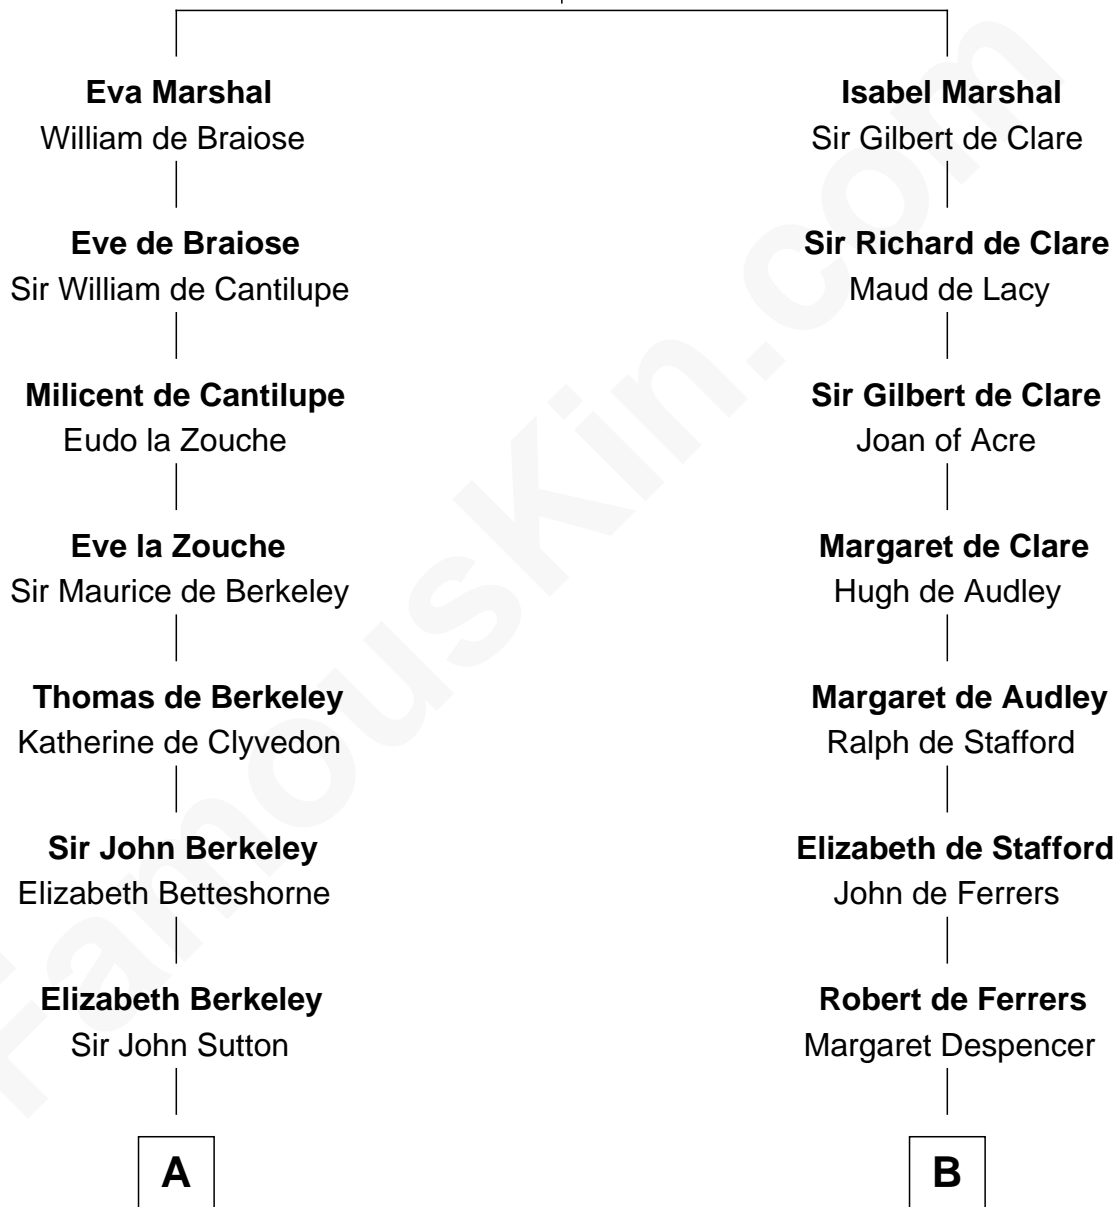

FamousKin.com

Relationship Chart of

Dr. H. H. Holmes

Serial Killer aka "Devil in the White City"

21st cousin of

J. A. Folger

Founder of Folger Coffee Company

Sir William Marshal

Isabel de Clare

C

Sarah Smith
Edward Scribner Mudgett

Samuel Mudgett
Mary Morrill

Scribner Mudgett
Nancy Prescott

Levi Horton Mudgett
Theodate Page Price

Dr. H. H. Holmes
Serial Killer Dr. H. H. Holmes

D