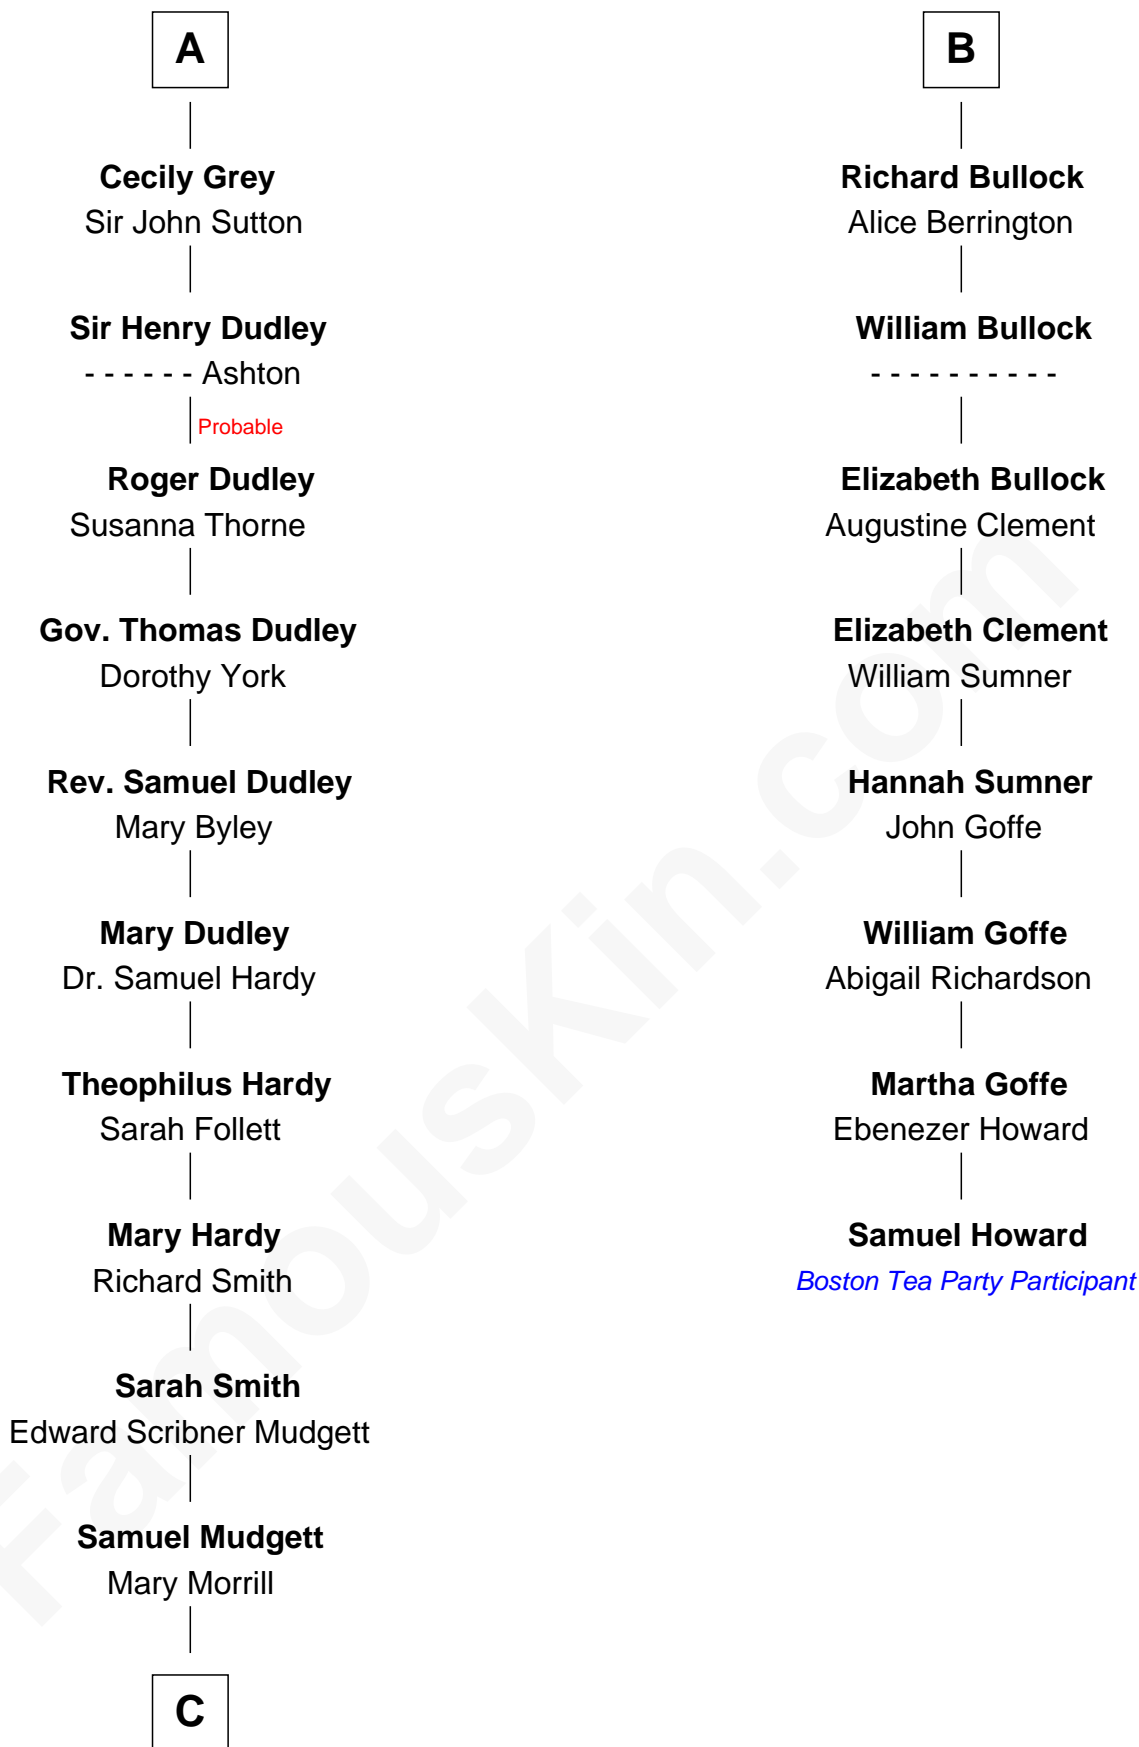

# FamousKin.com Relationship Chart of

**Dr. H. H. Holmes**

*Serial Killer aka "Devil in the White City"*

14th cousin 5 times removed of

**Samuel Howard**

*Boston Tea Party Participant*

**Bartholomew de Badlesmere**

**Maud de Badlesmere**

John de Vere

**Aubrey de Vere**

Alice FitzWalter

**Sir Richard de Vere**

Alice Sergeaux

**Sir John de Vere**

Elizabeth Howard

**Joan de Vere**

Sir William Norreys

**Margaret Norreys**

Gilbert Bullock

**Thomas Bullock**

Alice Kingsmill

**B**

**C**

—  
**Scribner Mudgett**

Nancy Prescott

—  
**Levi Horton Mudgett**

Theodate Page Price

—  
**Dr. H. H. Holmes**

*Serial Killer Dr. H. H. Holmes*

FamousKin.com