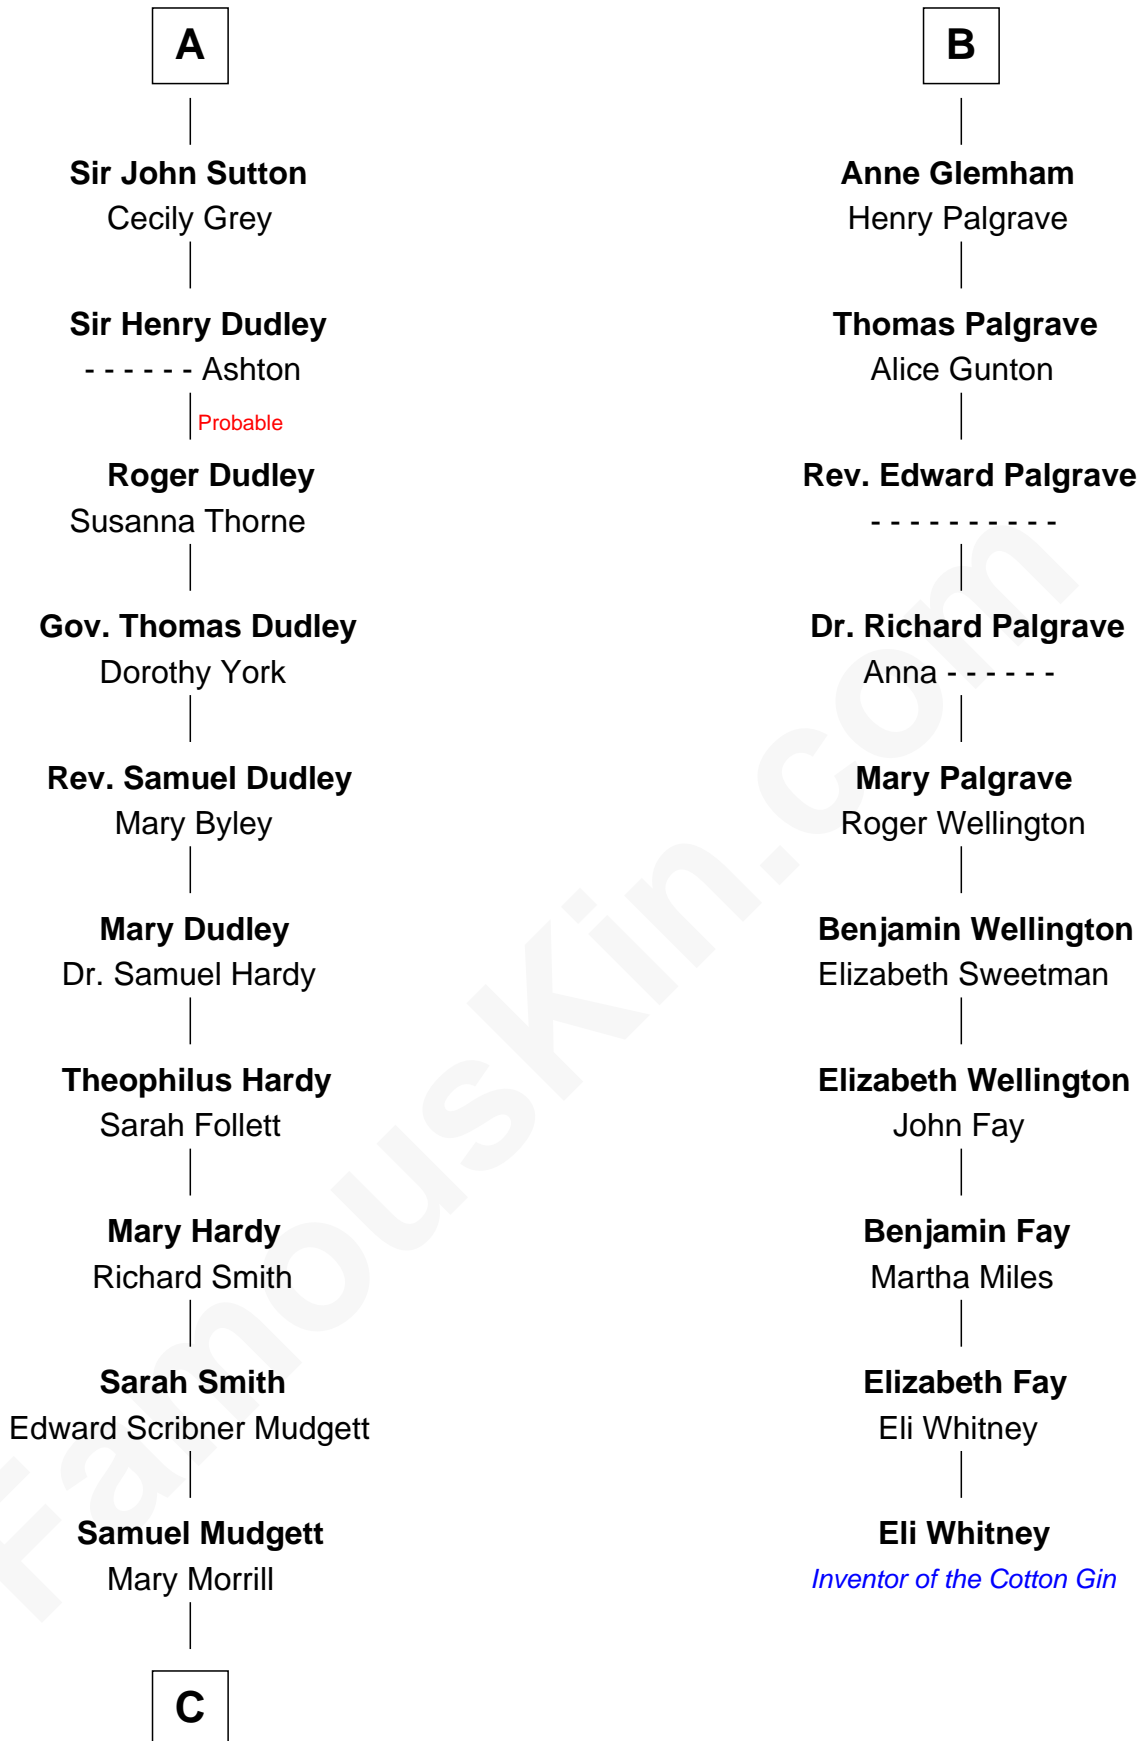

FamousKin.com Relationship Chart of

Dr. H. H. Holmes

Serial Killer aka "Devil in the White City"

16th cousin 3 times removed of

Eli Whitney

Inventor of the Cotton Gin

C

—
Scribner Mudgett

Nancy Prescott

—
Levi Horton Mudgett

Theodate Page Price

—
Dr. H. H. Holmes

Serial Killer Dr. H. H. Holmes

FamousKin.com