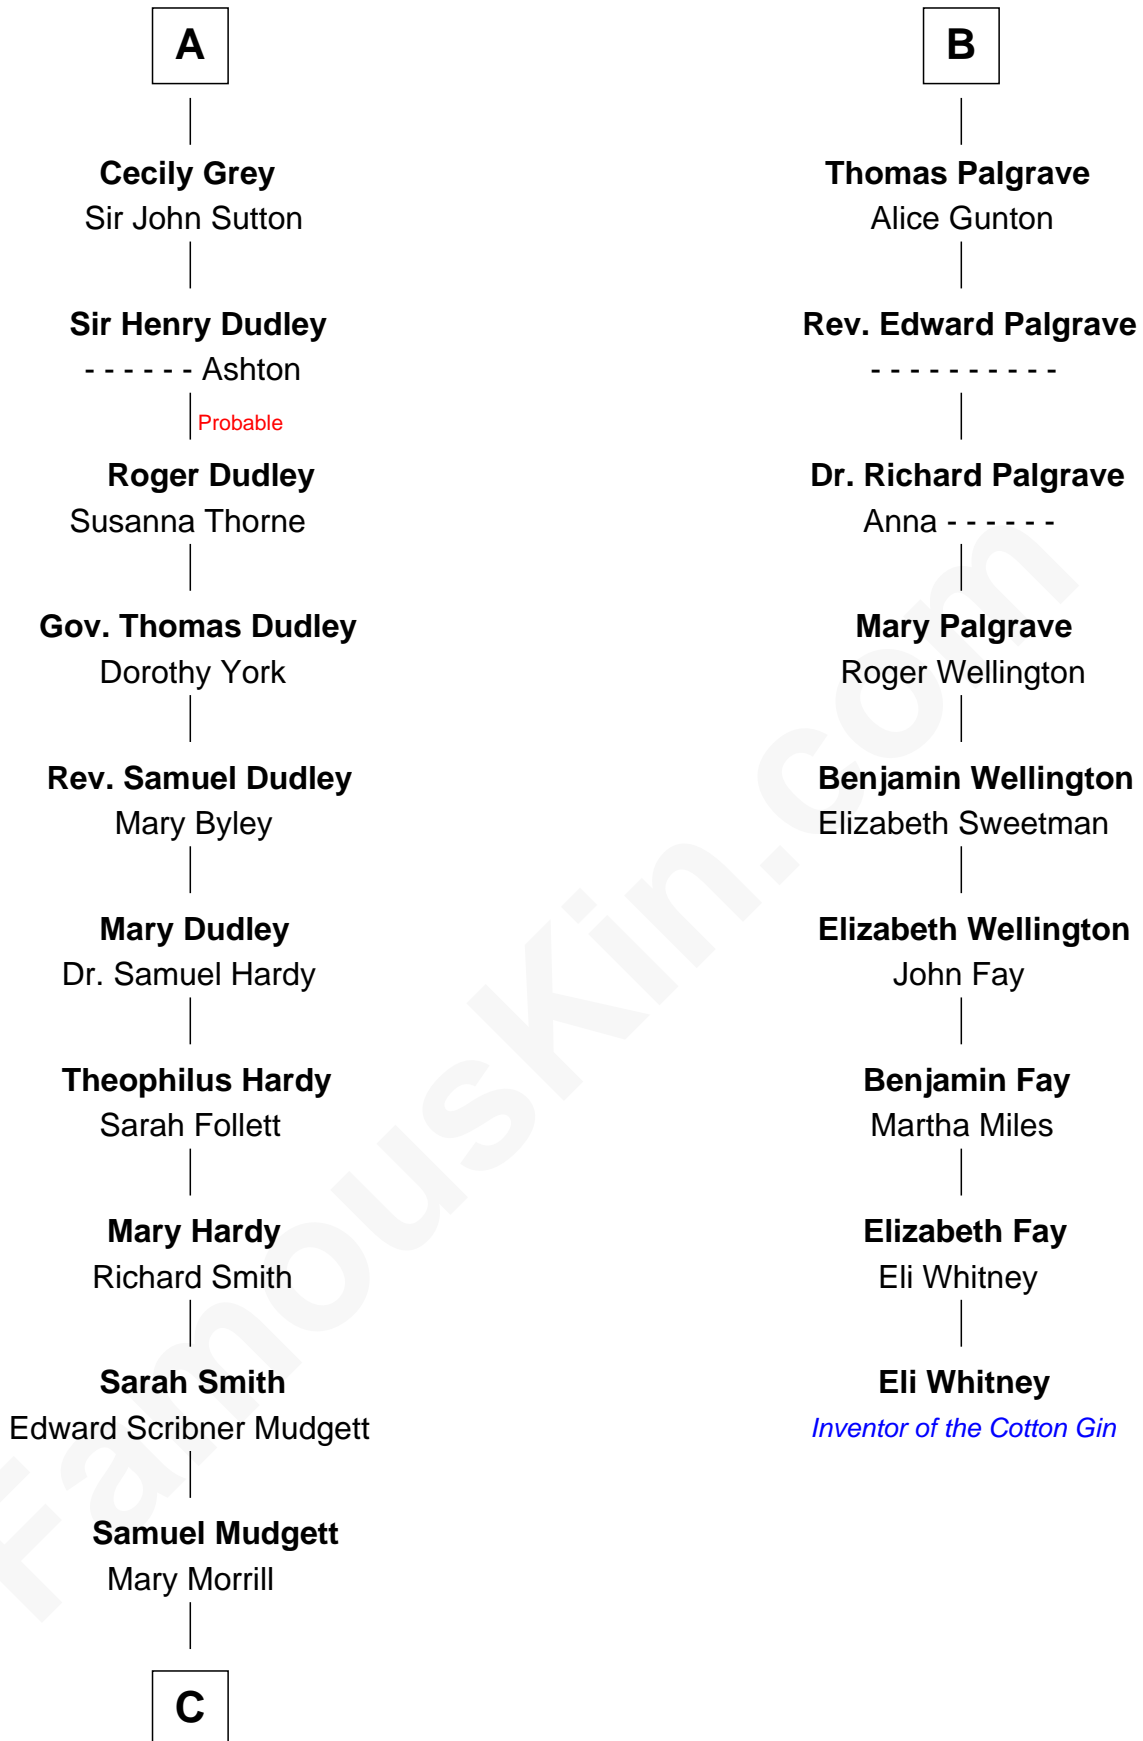

# FamousKin.com Relationship Chart of

**Dr. H. H. Holmes**

*Serial Killer aka "Devil in the White City"*

15th cousin 4 times removed of

**Eli Whitney**

*Inventor of the Cotton Gin*

**Bartholomew de Badlesmere**

**Elizabeth de Badlesmere**

Sir William de Bohun

**Elizabeth de Bohun**

Sir Richard Fitzalan

**Elizabeth Fitzalan**

Sir Robert Goushill

**Elizabeth Goushill**

Sir Robert Wingfield

**Elizabeth Wingfield**

Sir William Brandon

**Eleanor Brandon**

John Glemham

**Anne Glemham**

Henry Palgrave

**B**

**C**

—  
**Scribner Mudgett**

Nancy Prescott

—  
**Levi Horton Mudgett**

Theodate Page Price

—  
**Dr. H. H. Holmes**

*Serial Killer Dr. H. H. Holmes*

FamousKin.com