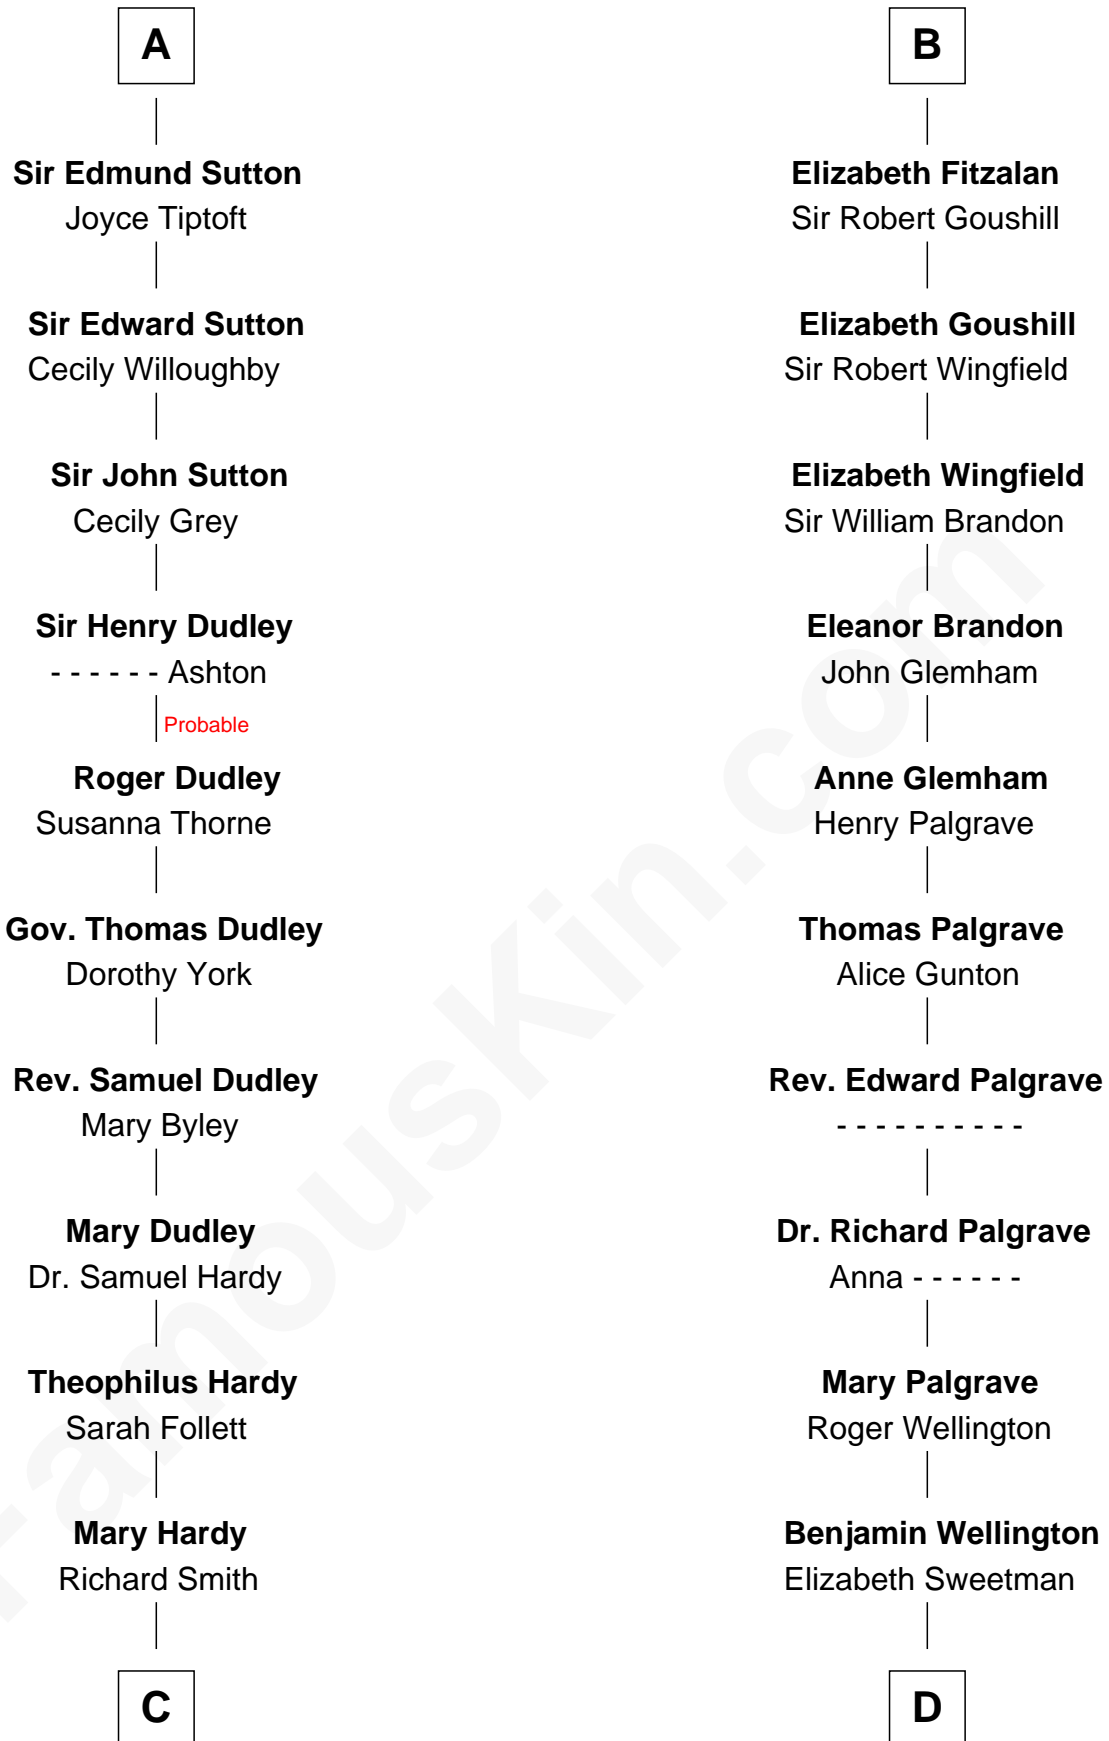

FamousKin.com Relationship Chart of

Dr. H. H. Holmes

Serial Killer aka "Devil in the White City"

20th cousin 1 time removed of

Eli Whitney

Inventor of the Cotton Gin

Hugh de Kevelioc
Bertrade de Montfort

Agnes of Chester
Sir William de Ferrers

Sir William de Ferrers
Margaret de Quincy

Joan de Ferrers
Sir Thomas de Berkeley

Sir Maurice de Berkeley
Eve la Zouche

Thomas de Berkeley
Katherine de Clyvedon

Sir John Berkeley
Elizabeth Betteshorne

Elizabeth Berkeley
Sir John Sutton

A

Hawise of Chester
Sir Robert II de Quincy

Margaret de Quincy
John de Lacy

Maud de Lacy
Sir Richard de Clare

Thomas de Clare
Juliana FitzMaurice

Margaret de Clare
Bartholomew de Badlesmere

Elizabeth de Badlesmere
Sir William de Bohun

Elizabeth de Bohun
Sir Richard Fitzalan

B

C

Sarah Smith
Edward Scribner Mudgett

Samuel Mudgett
Mary Morrill

Scribner Mudgett
Nancy Prescott

Levi Horton Mudgett
Theodate Page Price

Dr. H. H. Holmes
Serial Killer Dr. H. H. Holmes