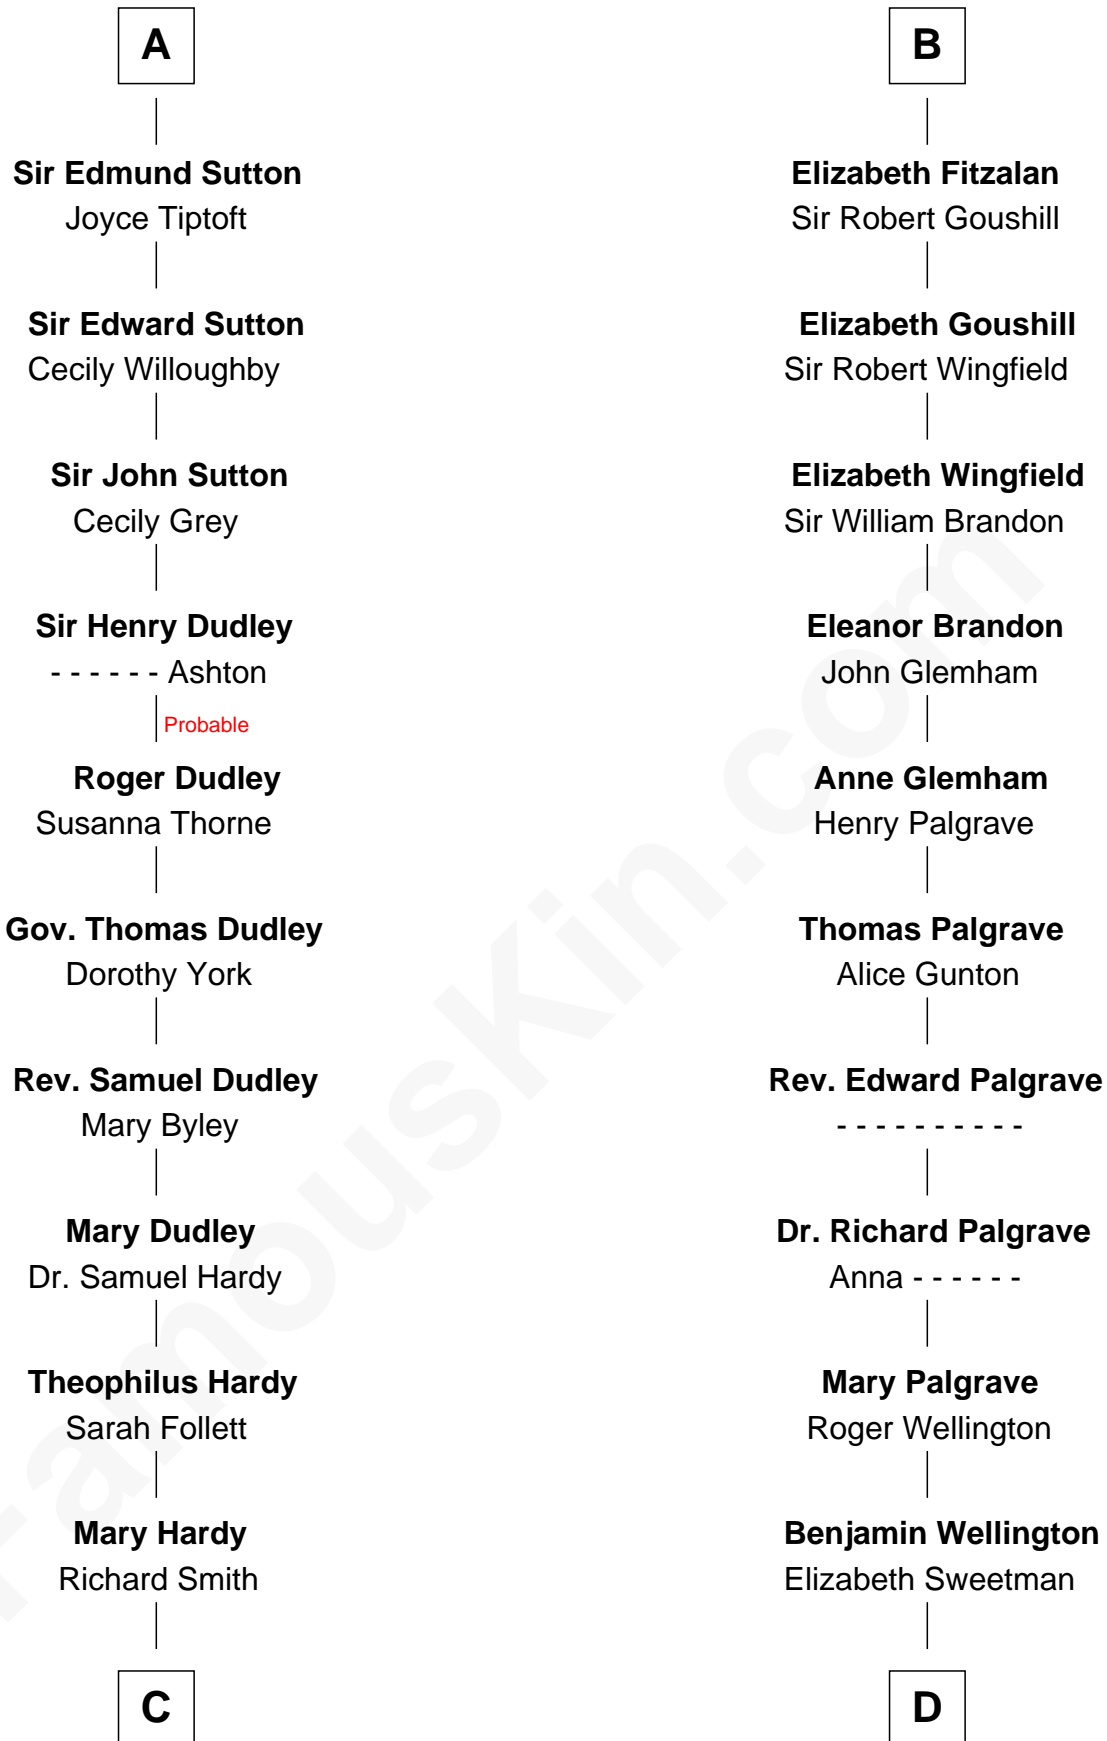

FamousKin.com Relationship Chart of

Dr. H. H. Holmes

Serial Killer aka "Devil in the White City"

20th cousin 1 time removed of

Eli Whitney

Inventor of the Cotton Gin

C

Sarah Smith
Edward Scribner Mudgett

Samuel Mudgett
Mary Morrill

Scribner Mudgett
Nancy Prescott

Levi Horton Mudgett
Theodate Page Price

Dr. H. H. Holmes
Serial Killer Dr. H. H. Holmes

D

Elizabeth Wellington
John Fay

Benjamin Fay
Martha Miles

Elizabeth Fay
Eli Whitney

Eli Whitney
Inventor of the Cotton Gin

FamousKin.com