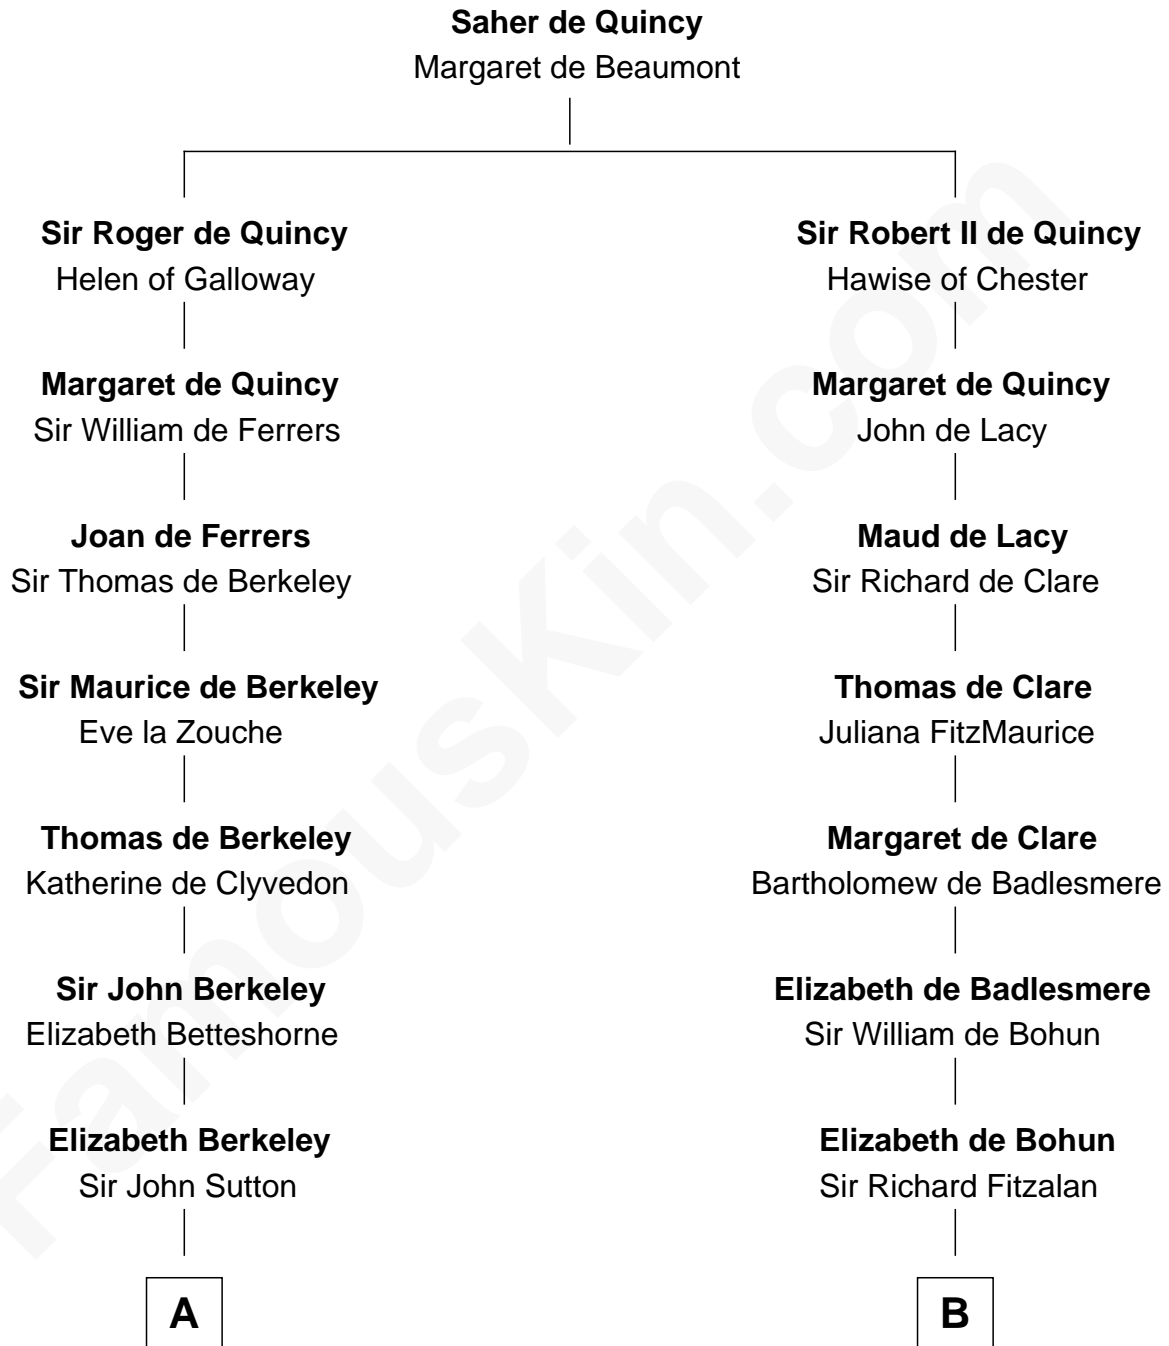

FamousKin.com Relationship Chart of

Dr. H. H. Holmes

Serial Killer aka "Devil in the White City"

20th cousin 1 time removed of

Eli Whitney

Inventor of the Cotton Gin

C

Sarah Smith
Edward Scribner Mudgett

Samuel Mudgett
Mary Morrill

Scribner Mudgett
Nancy Prescott

Levi Horton Mudgett
Theodate Page Price

Dr. H. H. Holmes
Serial Killer Dr. H. H. Holmes

D

Elizabeth Wellington
John Fay

Benjamin Fay
Martha Miles

Elizabeth Fay
Eli Whitney

Eli Whitney
Inventor of the Cotton Gin

FamousKin.com