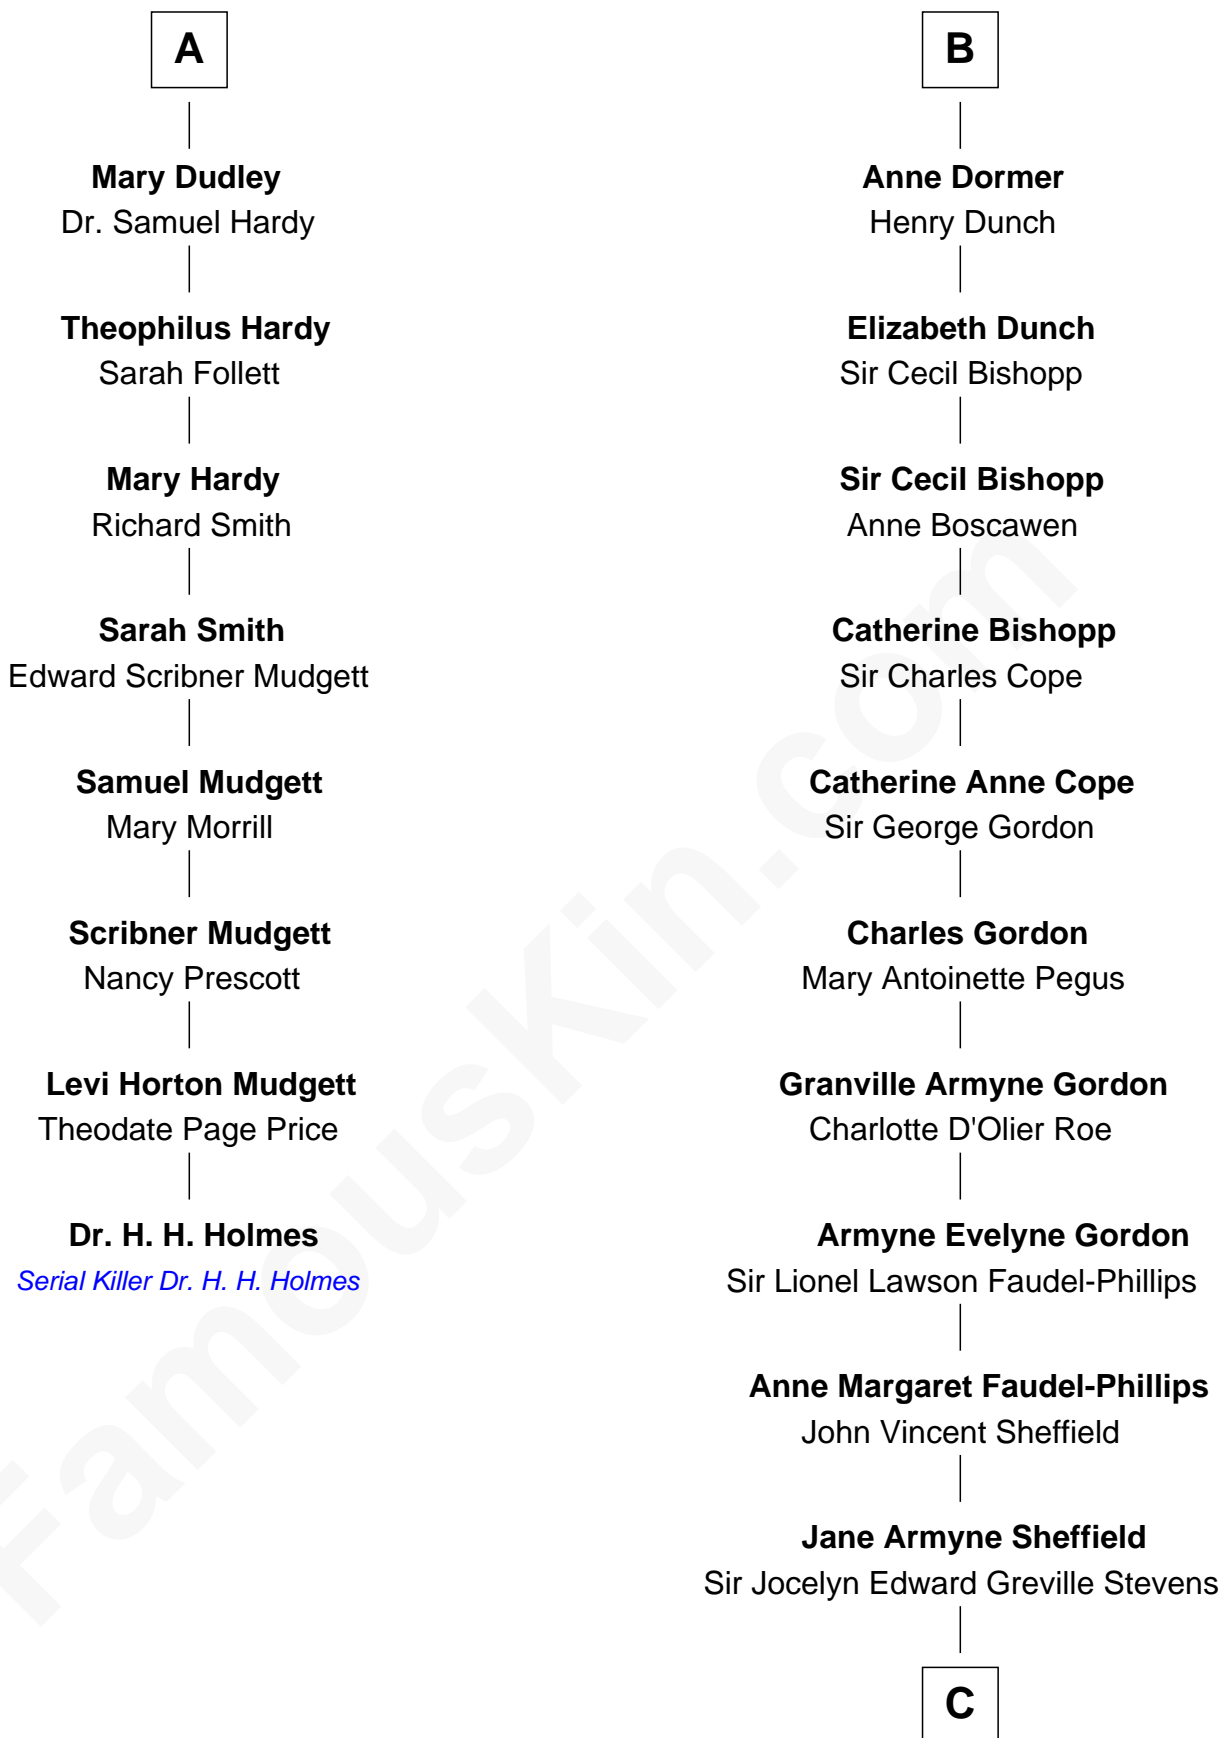

FamousKin.com Relationship Chart of

Dr. H. H. Holmes

Serial Killer aka "Devil in the White City"

14th cousin 4 times removed of

Cara Delevingne

Fashion Model and Movie Actress

C

Pandora Anne Stevens
Charles Hamar Delevingne

Cara Delevingne
Model and Actress

FamousKin.com