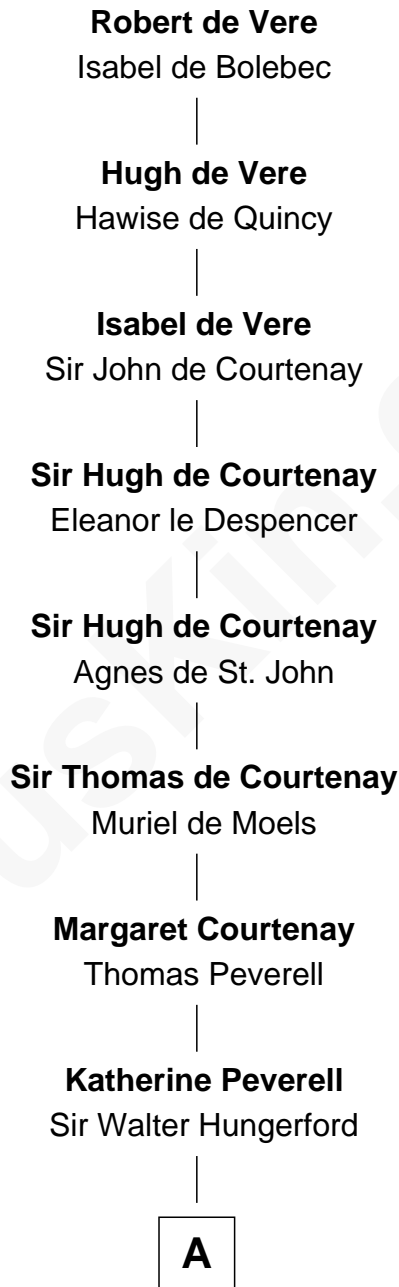

FamousKin.com Relationship Chart of

Dr. H. H. Holmes

Serial Killer aka "Devil in the White City"

21st Great-grandson of

Robert de Vere

Magna Carta Surety

A

Sir Robert Hungerford

Margaret Botreaux

Eleanor Hungerford

Sir John White

Robert White

Margaret Gainsford

Anne White

Nicholas Tichborne

Dorothy Tichborne

John Samborne

Richard Samborne

Anne Milborne

Richard Samborne

Ann Bachiler

John Sanborn

Mary Tuck

John Sanborn

Serial Killer Dr. H. H. Holmes