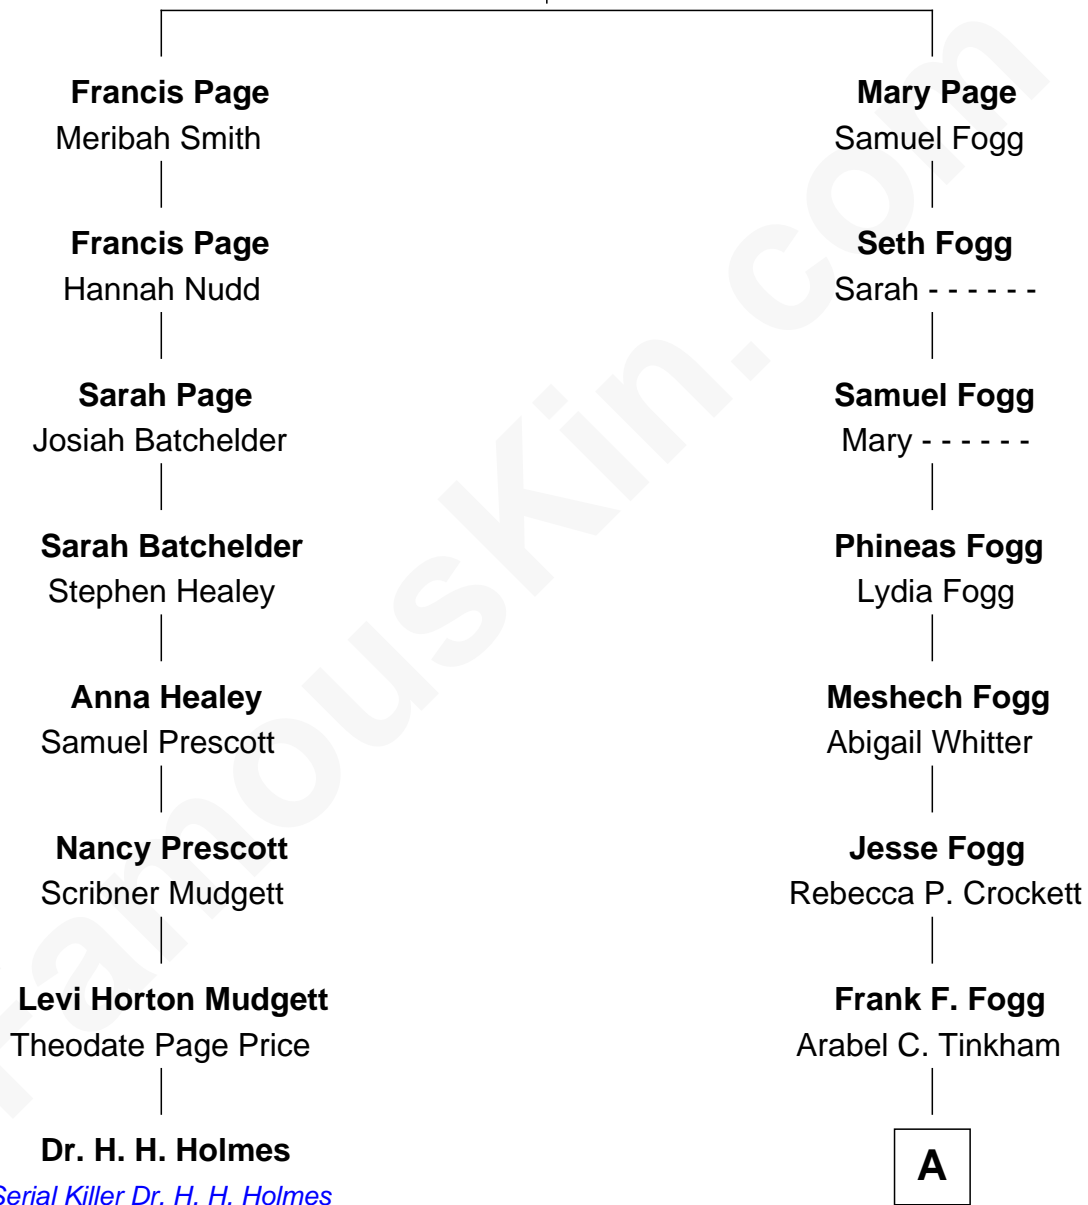

# FamousKin.com Relationship Chart of

**Dr. H. H. Holmes**

*Serial Killer aka "Devil in the White City"*

7th cousin 3 times removed of

**Scott Foley**

*TV, Stage and Movie Actor*

**Robert Page**

Lucy - - - - -