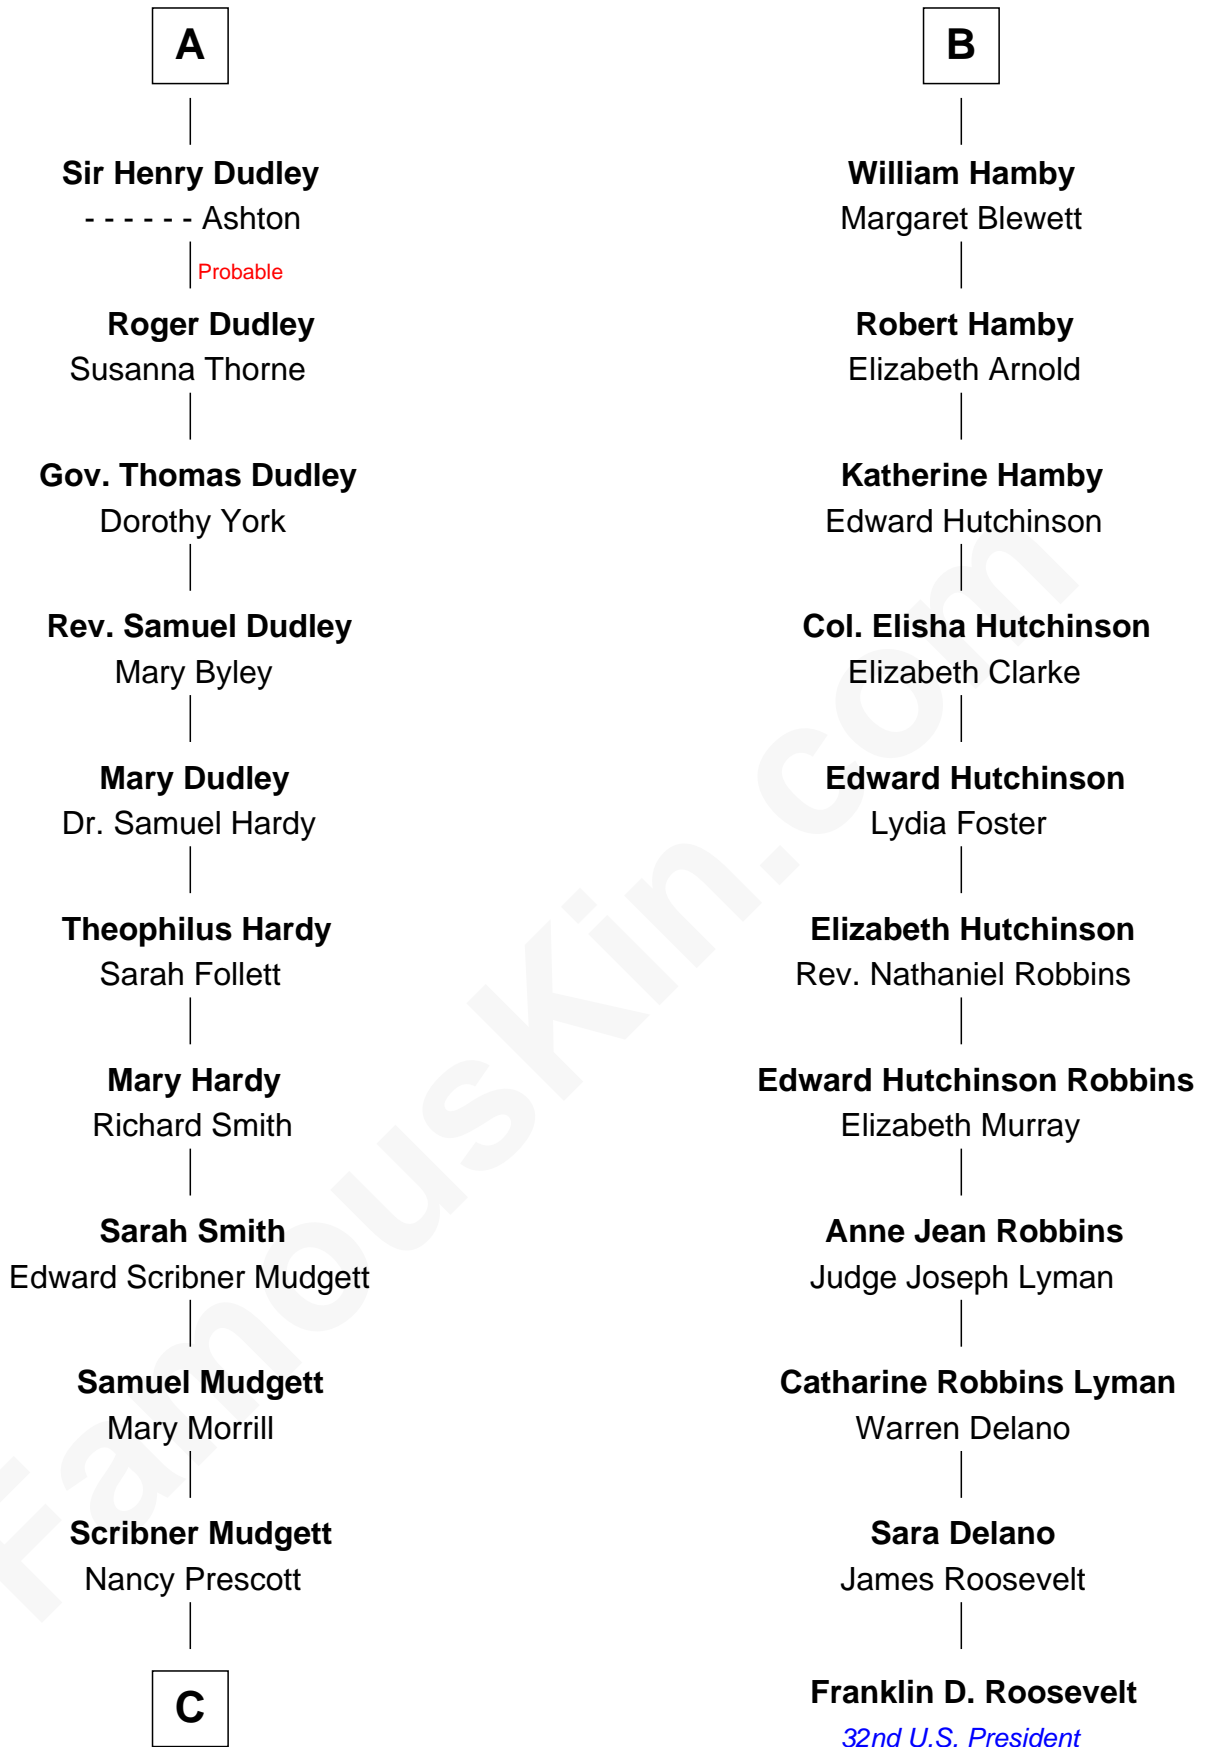

FamousKin.com Relationship Chart of

Dr. H. H. Holmes

Serial Killer aka "Devil in the White City"

17th cousin 1 time removed of

Franklin D. Roosevelt

32nd U.S. President

Sir Philip le Despencer

Joan de Cobham

Richard Thimbleby

Anne Thimbleby

John Booth

Eleanor Booth

Edward Hamby

B

C

—
Levi Horton Mudgett