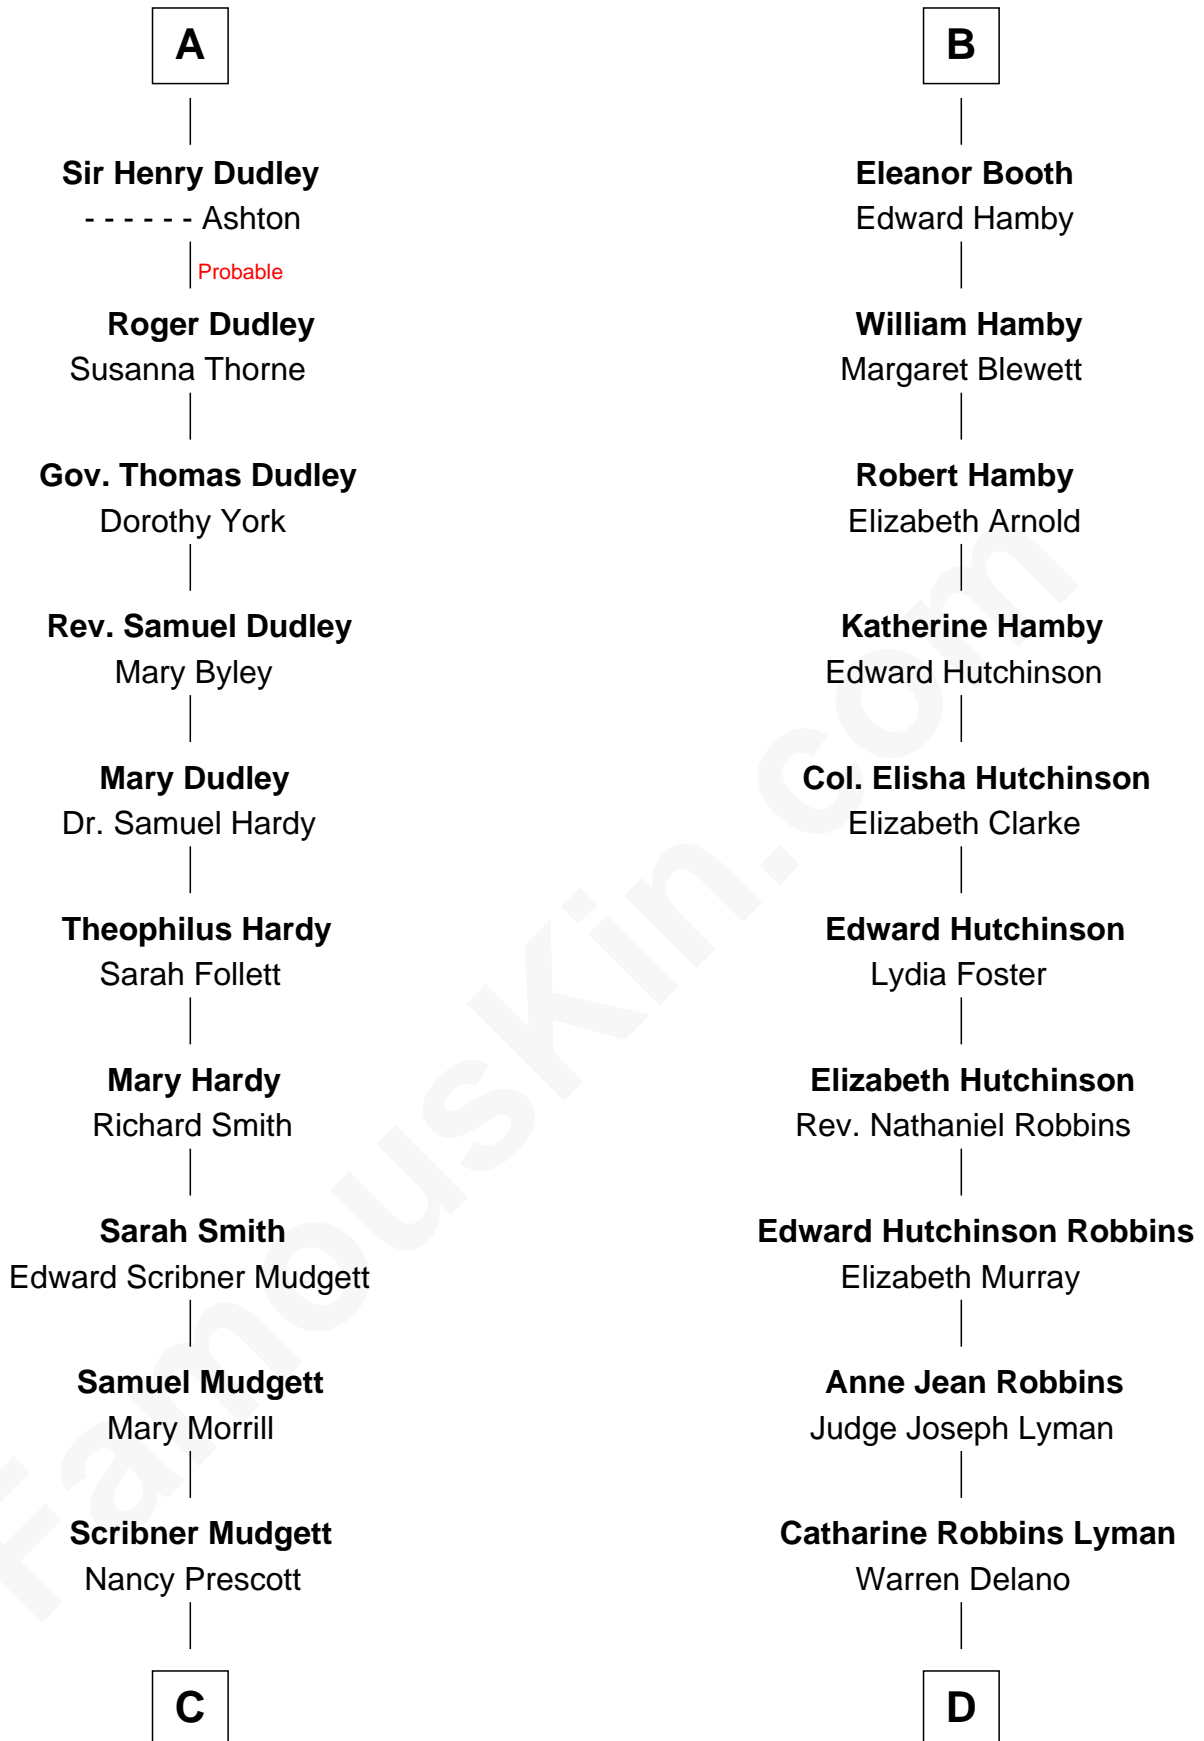

FamousKin.com Relationship Chart of

Dr. H. H. Holmes

Serial Killer aka "Devil in the White City"

18th cousin of

Franklin D. Roosevelt

32nd U.S. President

Sir William de Ros
Margery de Badlesmere

Thomas de Ros
Beatrice de Stafford

Maud de Roos
John de Welles

Margaret de Ros
Sir Reynold Grey

Margery de Welles
Stephen le Scrope

Margaret Grey
Sir William Bonville

Maude le Scrope
Sir Baldwin Freville

William Bonville
Elizabeth Harington

Margaret Freville
Sir Hugh Willoughby

William Bonville
Katherine Neville

Margery Willoughby
Sir Godfrey Hilton

Cecily Bonville
Thomas Grey

Elizabeth Hilton
Richard Thimbleby

Cecily Grey
Sir John Sutton

Anne Thimbleby
John Booth

A

B

C

Levi Horton Mudgett

Theodate Page Price

Dr. H. H. Holmes

Serial Killer Dr. H. H. Holmes

D