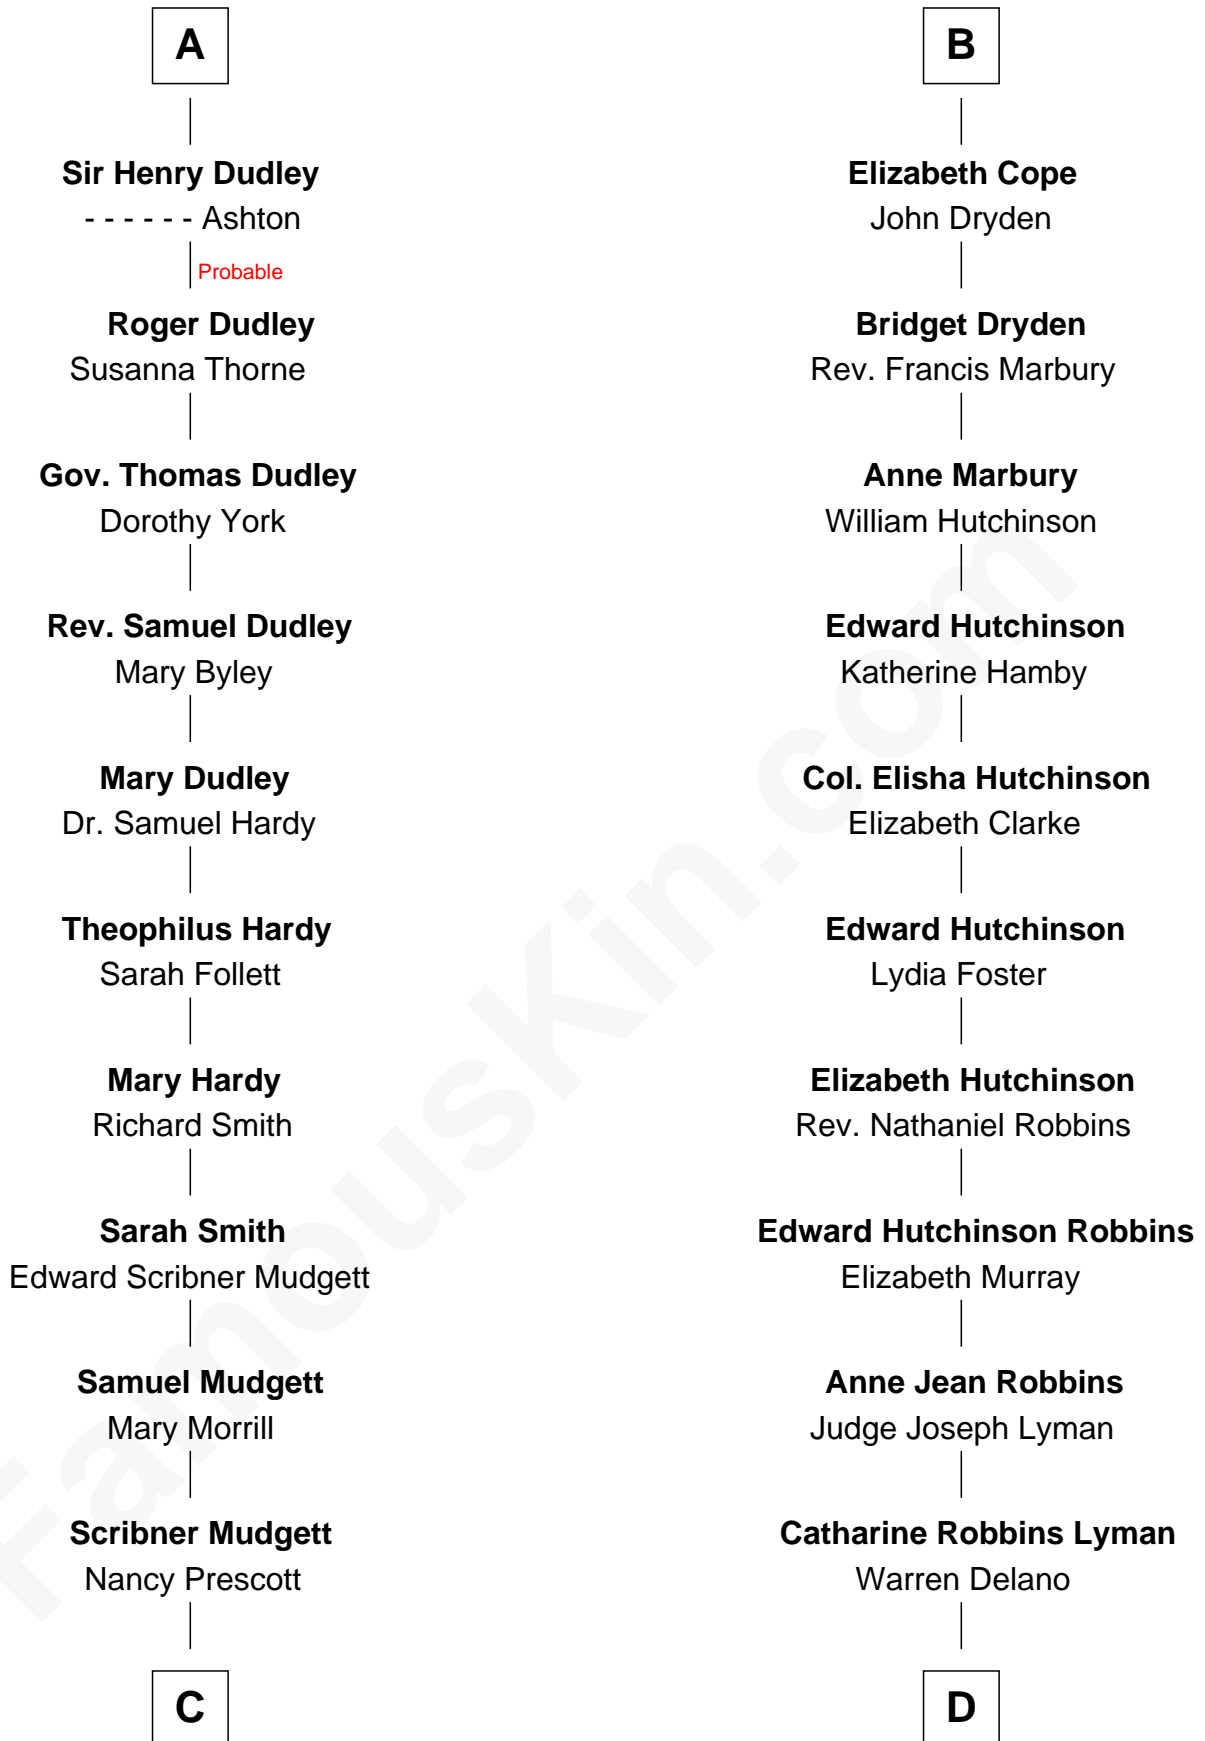

FamousKin.com Relationship Chart of

Dr. H. H. Holmes

Serial Killer aka "Devil in the White City"

18th cousin of

Franklin D. Roosevelt

32nd U.S. President

Ralph de Stafford

Margaret de Audley

Margaret Verney

Sir Edward Raleigh

Anne Chamberlayne

Bridget Raleigh

Sir John Cope

B

C

Levi Horton Mudgett

Theodate Page Price

Dr. H. H. Holmes

Serial Killer Dr. H. H. Holmes

D

Sara Delano

James Roosevelt

Franklin D. Roosevelt

32nd U.S. President