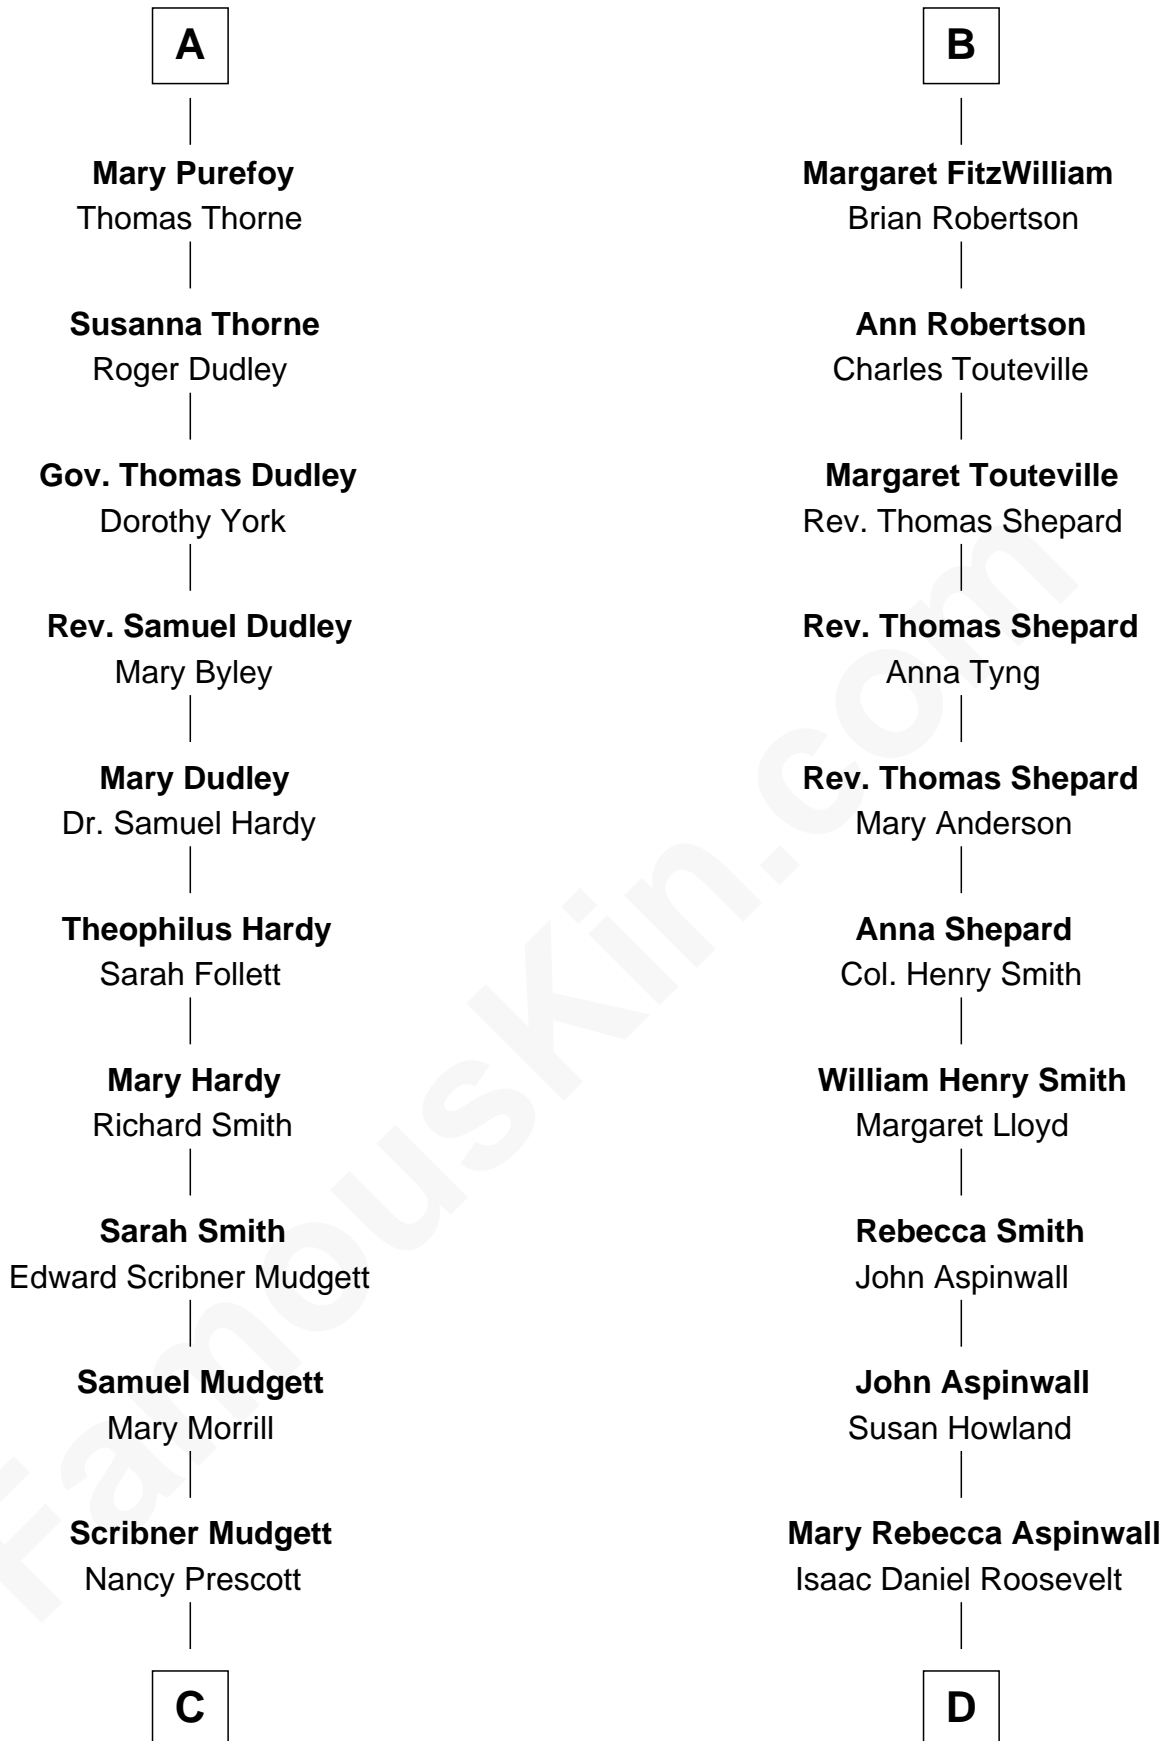

# FamousKin.com Relationship Chart of

**Dr. H. H. Holmes**

*Serial Killer aka "Devil in the White City"*

18th cousin of

**Franklin D. Roosevelt**

*32nd U.S. President*

**Sir John Marmion**

Maud de Furnival

**C**

**Levi Horton Mudgett**

Theodate Page Price

**Dr. H. H. Holmes**

*Serial Killer Dr. H. H. Holmes*

**D**

**James Roosevelt**

Sara Delano

**Franklin D. Roosevelt**

*32nd U.S. President*

FamousKin.com