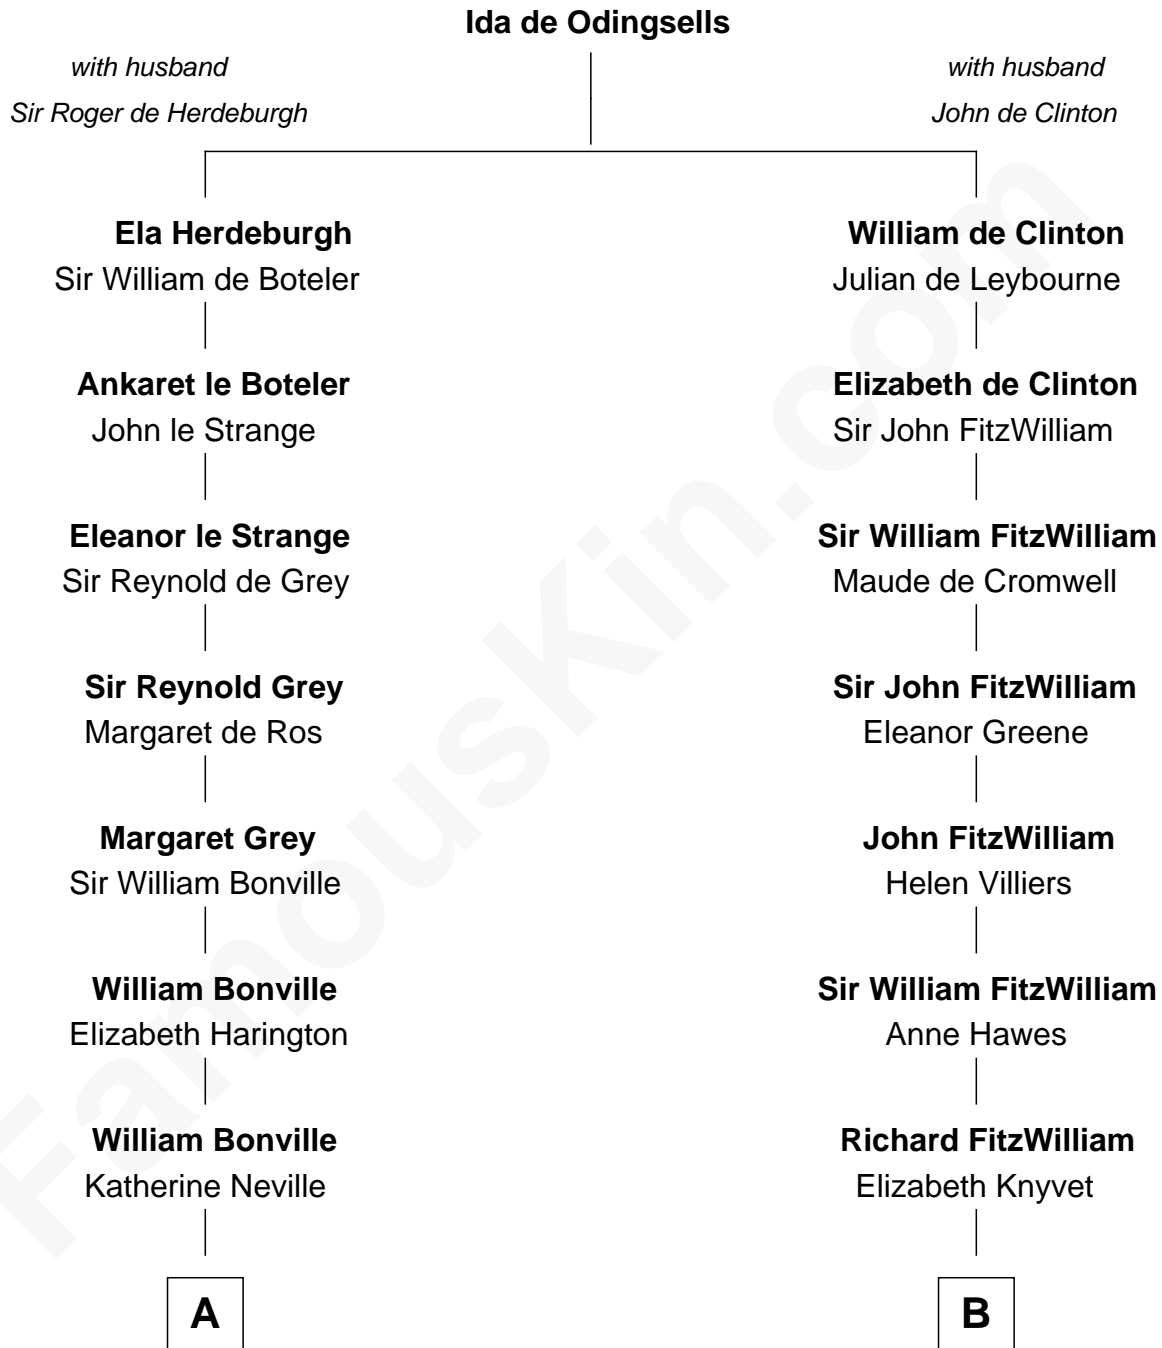

FamousKin.com Relationship Chart of

Dr. H. H. Holmes

Serial Killer aka "Devil in the White City"

18th cousin 2 times removed of

Franklin D. Roosevelt

32nd U.S. President

C

Samuel Mudgett

Mary Morrill

Scribner Mudgett

Nancy Prescott

Levi Horton Mudgett

Theodate Page Price

Dr. H. H. Holmes

Serial Killer Dr. H. H. Holmes

D

James Roosevelt

Sara Delano

Franklin D. Roosevelt

32nd U.S. President

FamousKin.com