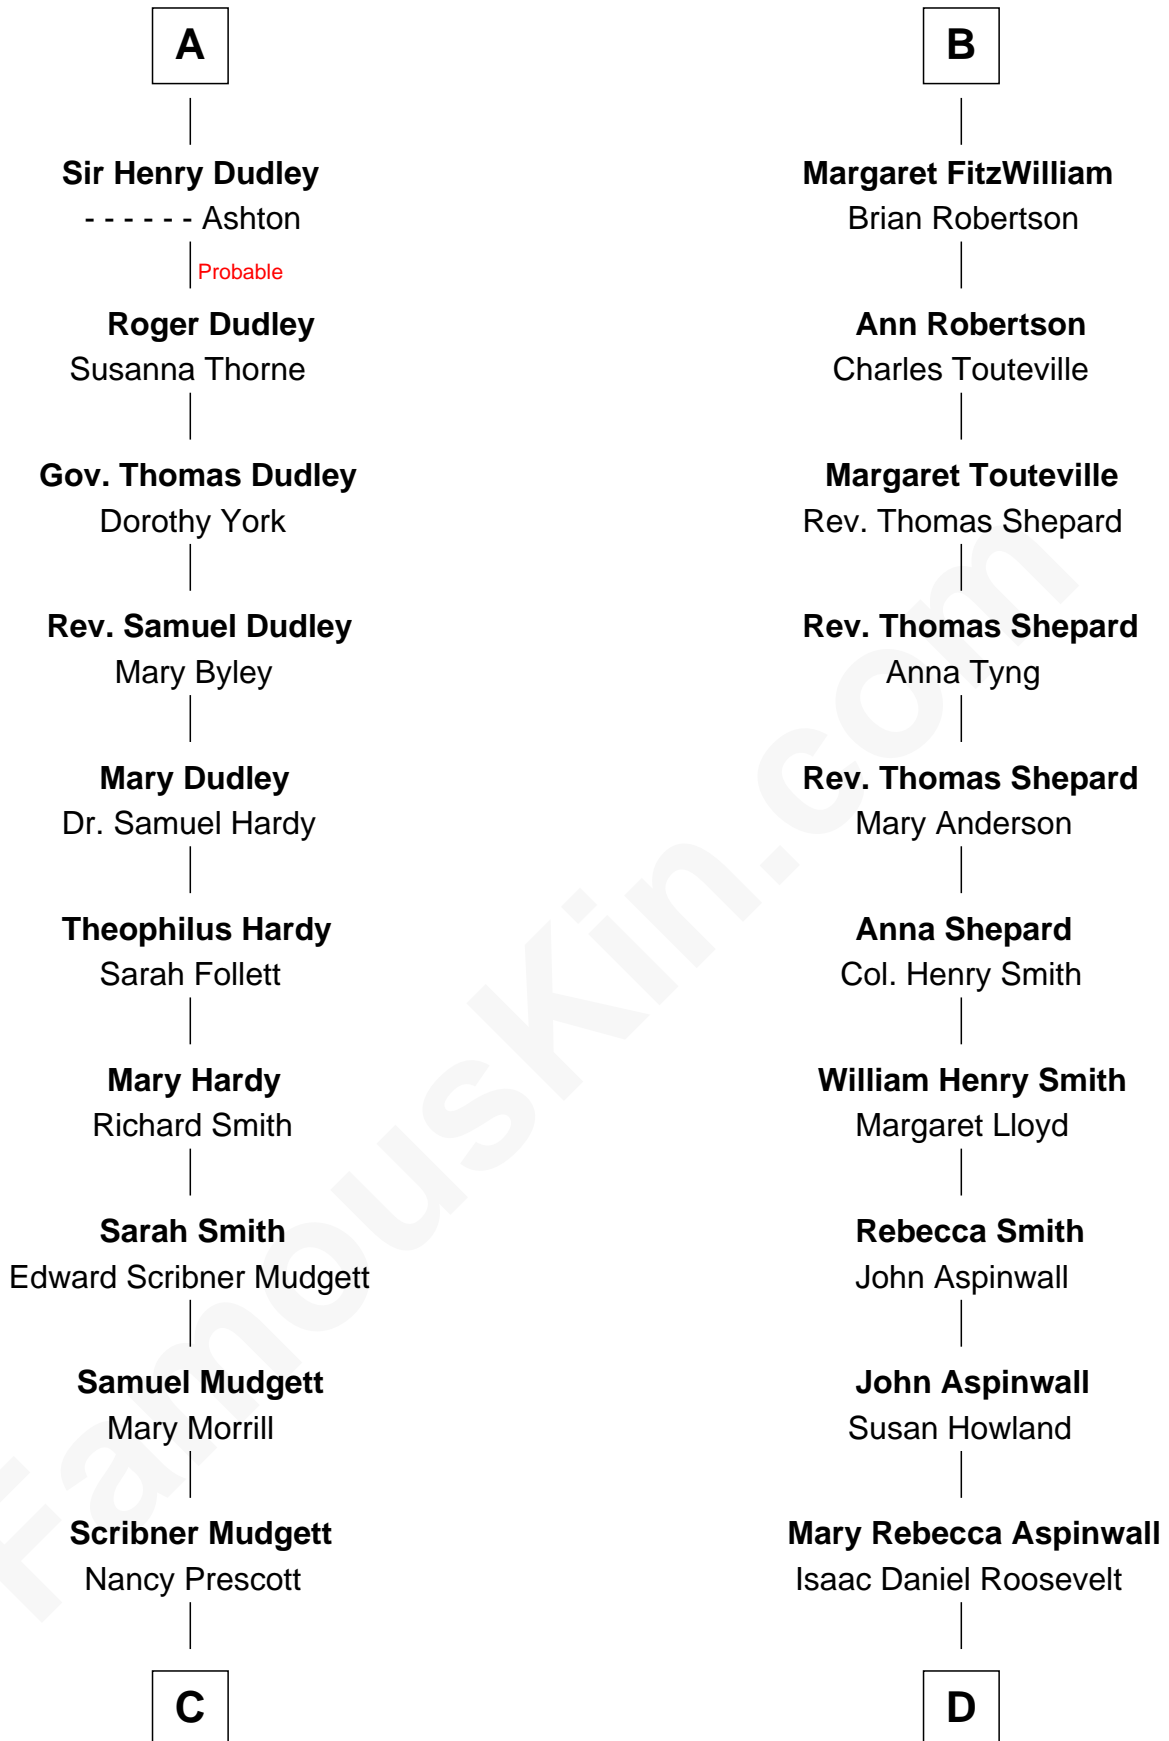

FamousKin.com Relationship Chart of

Dr. H. H. Holmes

Serial Killer aka "Devil in the White City"

18th cousin of

Franklin D. Roosevelt

32nd U.S. President

Eudo la Zouche
Milicent de Cantilupe

Eve la Zouche
Sir Maurice de Berkeley

Thomas de Berkeley
Katherine de Clyvedon

Sir John Berkeley
Elizabeth Betteshorne

Elizabeth Berkeley
Sir John Sutton

Sir Edmund Sutton
Joyce Tiptoft

Sir Edward Sutton
Cecily Willoughby

Sir John Sutton
Cecily Grey

A

Lucy Zouche
Thomas de Greene

Sir Henry Greene
Katherine Drayton

Sir Henry de Greene
Matilda de Mauduit

Eleanor Greene
Sir John FitzWilliam

John FitzWilliam
Helen Villiers

Sir William FitzWilliam
Anne Hawes

Richard FitzWilliam
Elizabeth Knyvet

B

C

Levi Horton Mudgett

Theodate Page Price

Dr. H. H. Holmes

Serial Killer Dr. H. H. Holmes

D