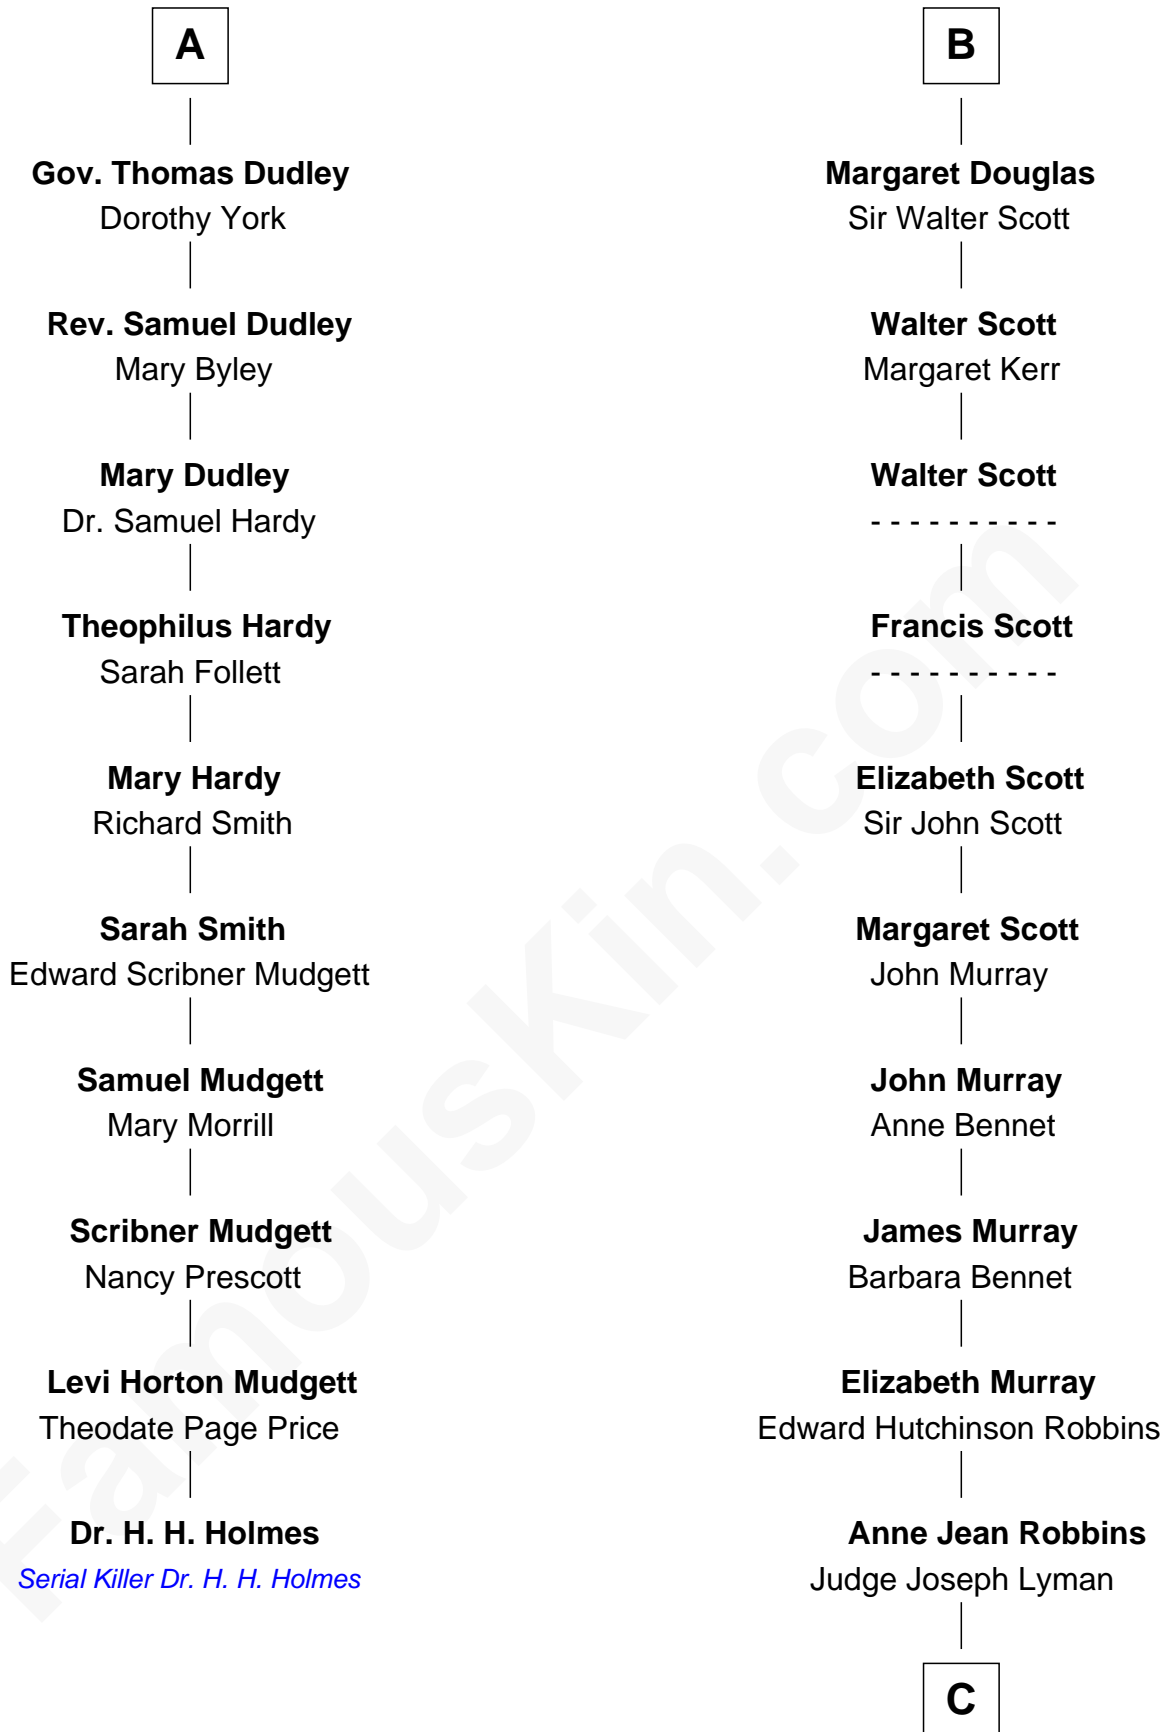

FamousKin.com Relationship Chart of

Dr. H. H. Holmes

Serial Killer aka "Devil in the White City"

16th cousin 3 times removed of

Franklin D. Roosevelt

32nd U.S. President

Sir Thomas de Holand

Alice Fitzalan

C

—
Catharine Robbins Lyman

Warren Delano

—
Sara Delano

James Roosevelt

—
Franklin D. Roosevelt

32nd U.S. President

FamousKin.com