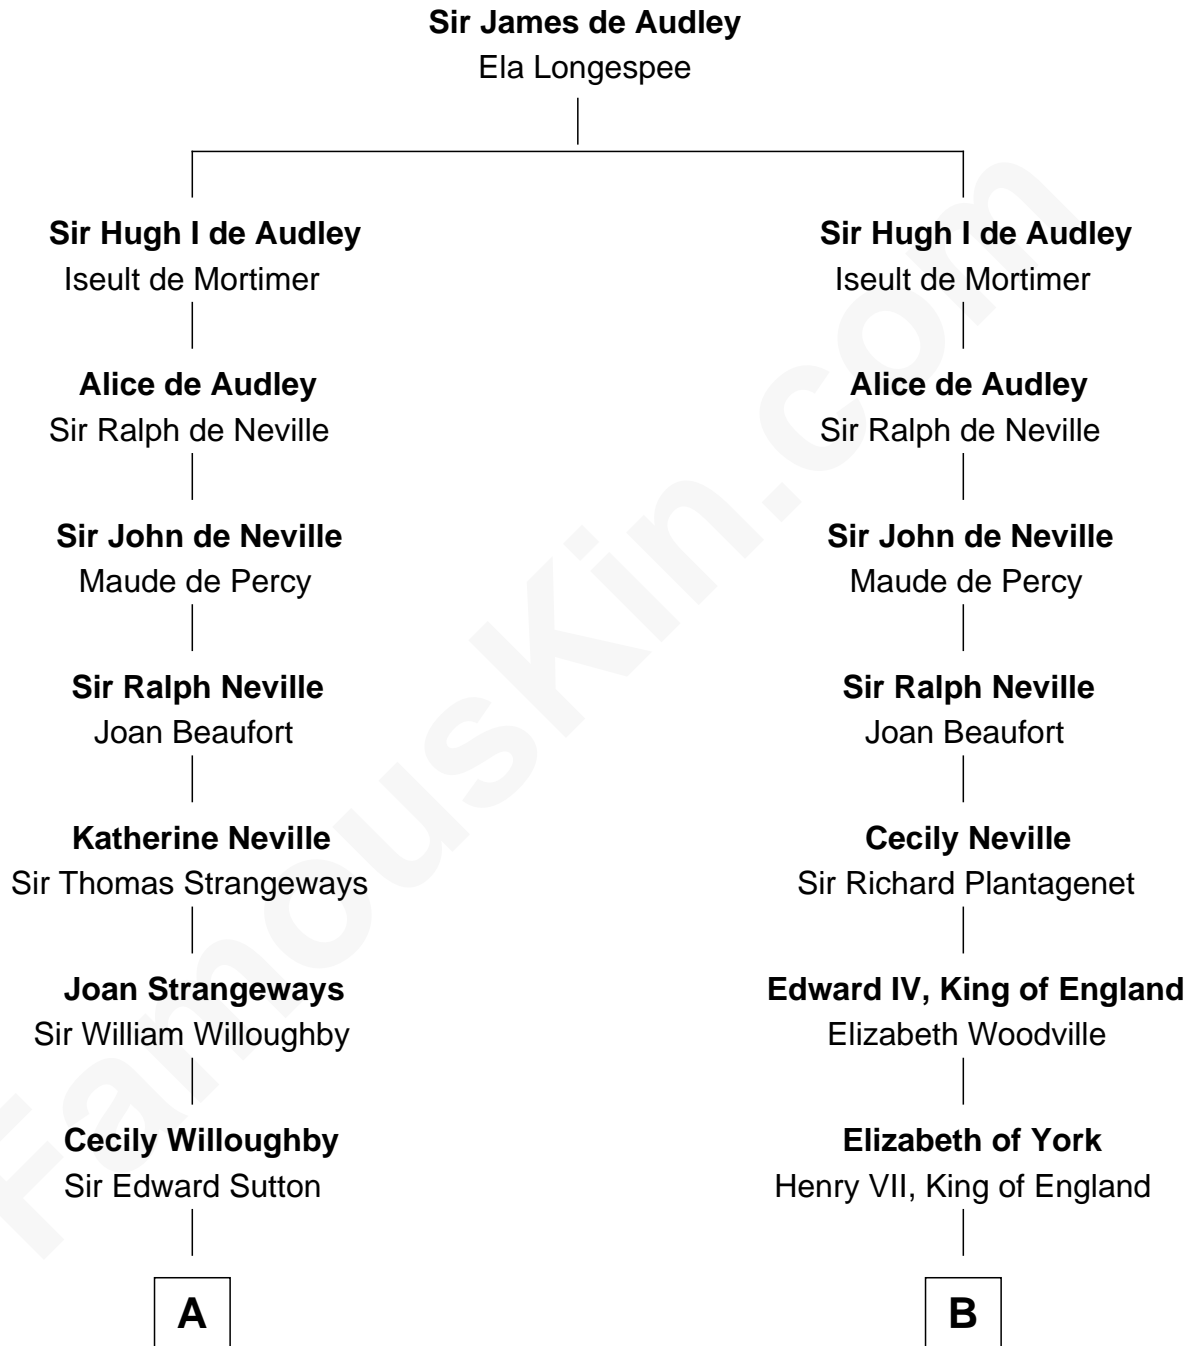

FamousKin.com

Relationship Chart of

Dr. H. H. Holmes

Serial Killer aka "Devil in the White City"

19th cousin 2 times removed of

Eleanor Roosevelt

First Lady of President Franklin D. Roosevelt

C

Scribner Mudgett

Nancy Prescott

Levi Horton Mudgett

Theodate Page Price

Dr. H. H. Holmes

Serial Killer Dr. H. H. Holmes

D

Gabriel Ver Planck Ludlow