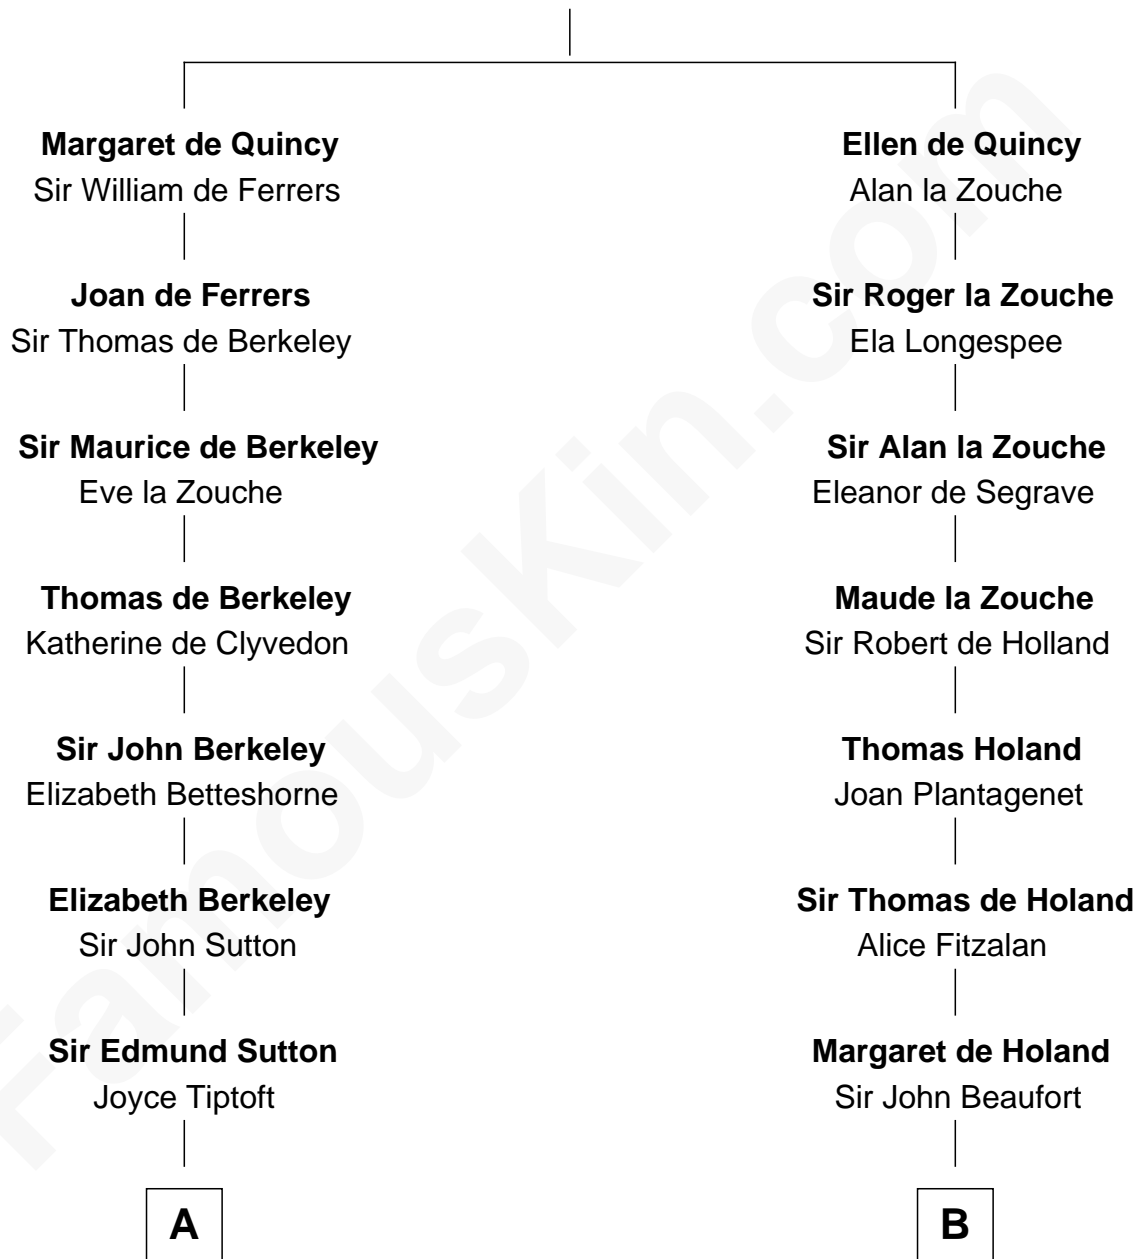

FamousKin.com Relationship Chart of

Dr. H. H. Holmes

Serial Killer aka "Devil in the White City"

20th cousin 1 time removed of

Theodore Roosevelt

26th U.S. President

Sir Roger de Quincy

Helen of Galloway

Serial Killer Dr. H. H. Holmes

D

Ann Elizabeth Baillie

Dr. John Irvine

Anne Irvine

James Bulloch

James Stephens Bulloch

Martha Stewart