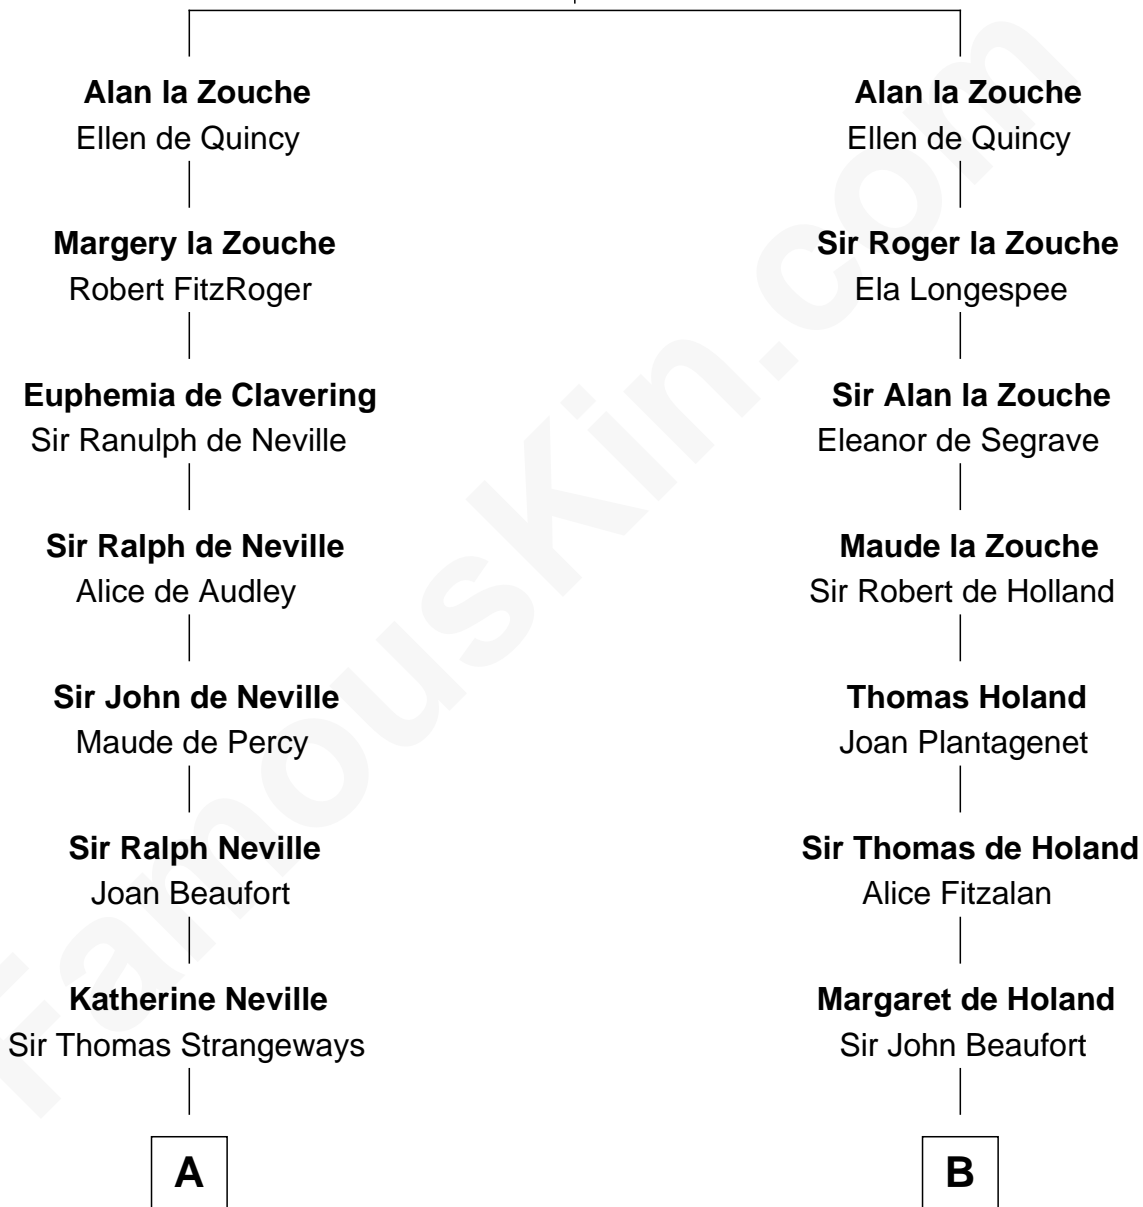

FamousKin.com Relationship Chart of

Dr. H. H. Holmes

Serial Killer aka "Devil in the White City"

21st cousin of

Theodore Roosevelt

26th U.S. President

Roger la Zouche

Margaret Biset

C

Sarah Smith
Edward Scribner Mudgett

Samuel Mudgett
Mary Morrill

Scribner Mudgett
Nancy Prescott

Levi Horton Mudgett
Theodate Page Price

Dr. H. H. Holmes
Serial Killer Dr. H. H. Holmes

D

Ann Elizabeth Baillie
Dr. John Irvine

Anne Irvine
James Bulloch

James Stephens Bulloch
Martha Stewart

Martha Bulloch
Theodore Roosevelt

Theodore Roosevelt
26th U.S. President