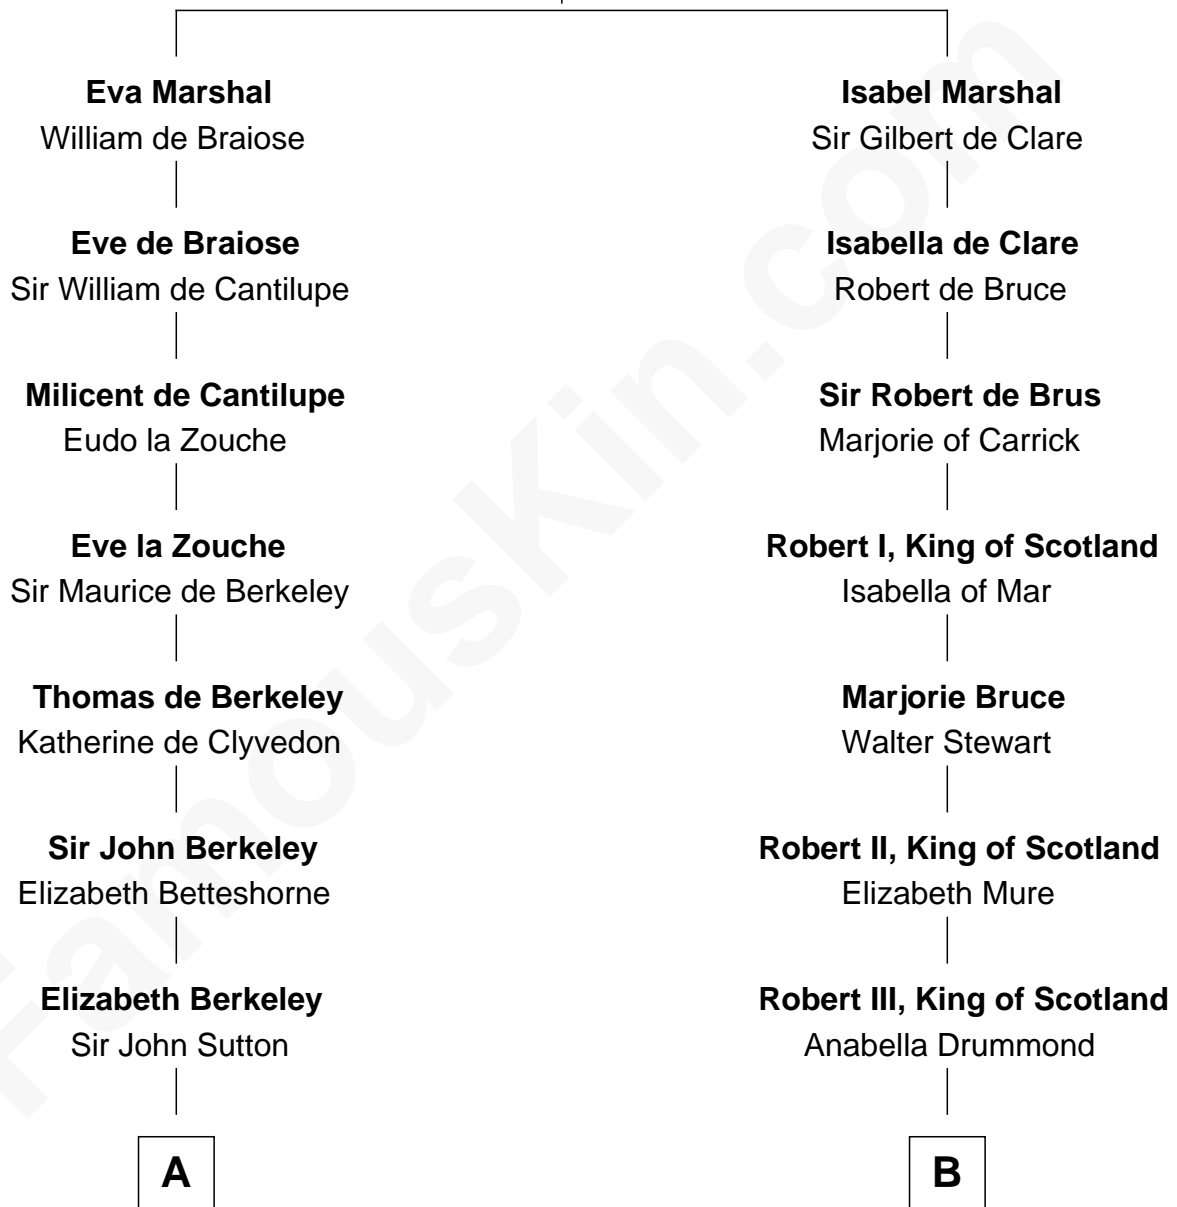

FamousKin.com Relationship Chart of

Dr. H. H. Holmes

Serial Killer aka "Devil in the White City"

21st cousin of

Theodore Roosevelt

26th U.S. President

Sir William Marshal

Isabel de Clare

C

Sarah Smith
Edward Scribner Mudgett

Samuel Mudgett
Mary Morrill

Scribner Mudgett
Nancy Prescott

Levi Horton Mudgett
Theodate Page Price

Dr. H. H. Holmes
Serial Killer Dr. H. H. Holmes

D

Dr. John Irvine
Ann Elizabeth Baillie

Anne Irvine
James Bulloch

James Stephens Bulloch
Martha Stewart

Martha Bulloch
Theodore Roosevelt

Theodore Roosevelt
26th U.S. President