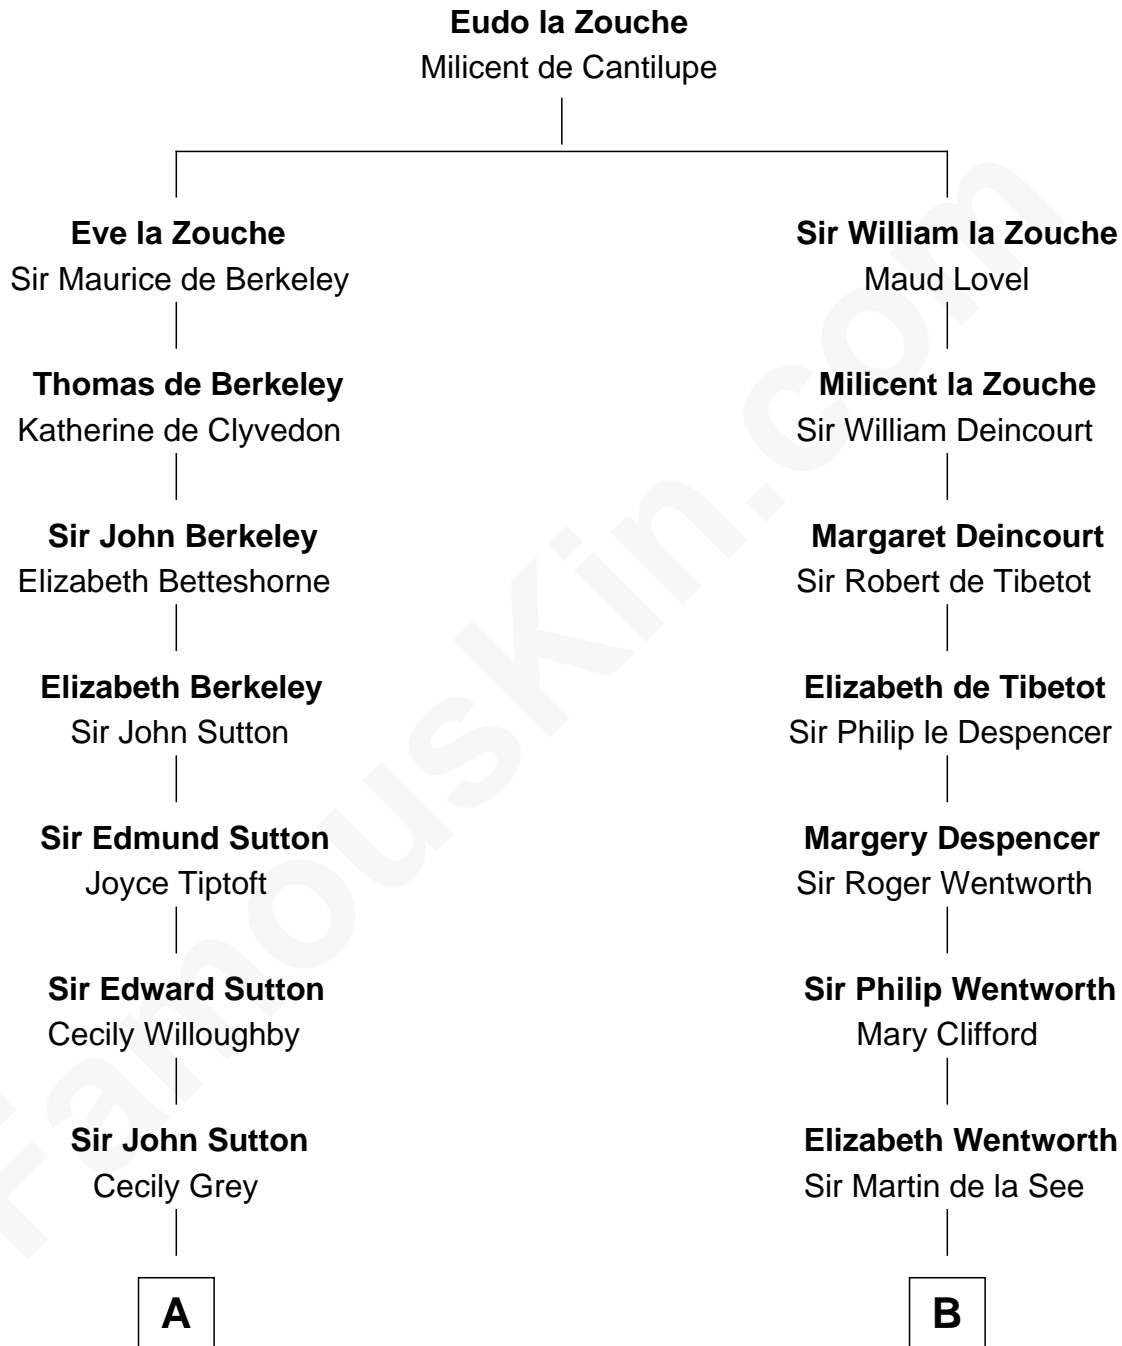

# FamousKin.com Relationship Chart of

**Dr. H. H. Holmes**

*Serial Killer aka "Devil in the White City"*

18th cousin 3 times removed of

**Alice (Lee) Roosevelt**

*First Wife of President Theodore Roosevelt*

**C**

**Levi Horton Mudgett**  
Theodate Page Price

**Dr. H. H. Holmes**  
*Serial Killer Dr. H. H. Holmes*

**D**

**Nancy Clarke**  
Francis Cabot

**Mary Ann Cabot**  
Nathaniel Cabot Lee

**John Clarke Lee**  
Harriet Paine Rose

**George Cabot Lee**  
Caroline Watts Haskell

**Alice (Lee) Roosevelt**  
*Wife of President Theodore Roosevelt*