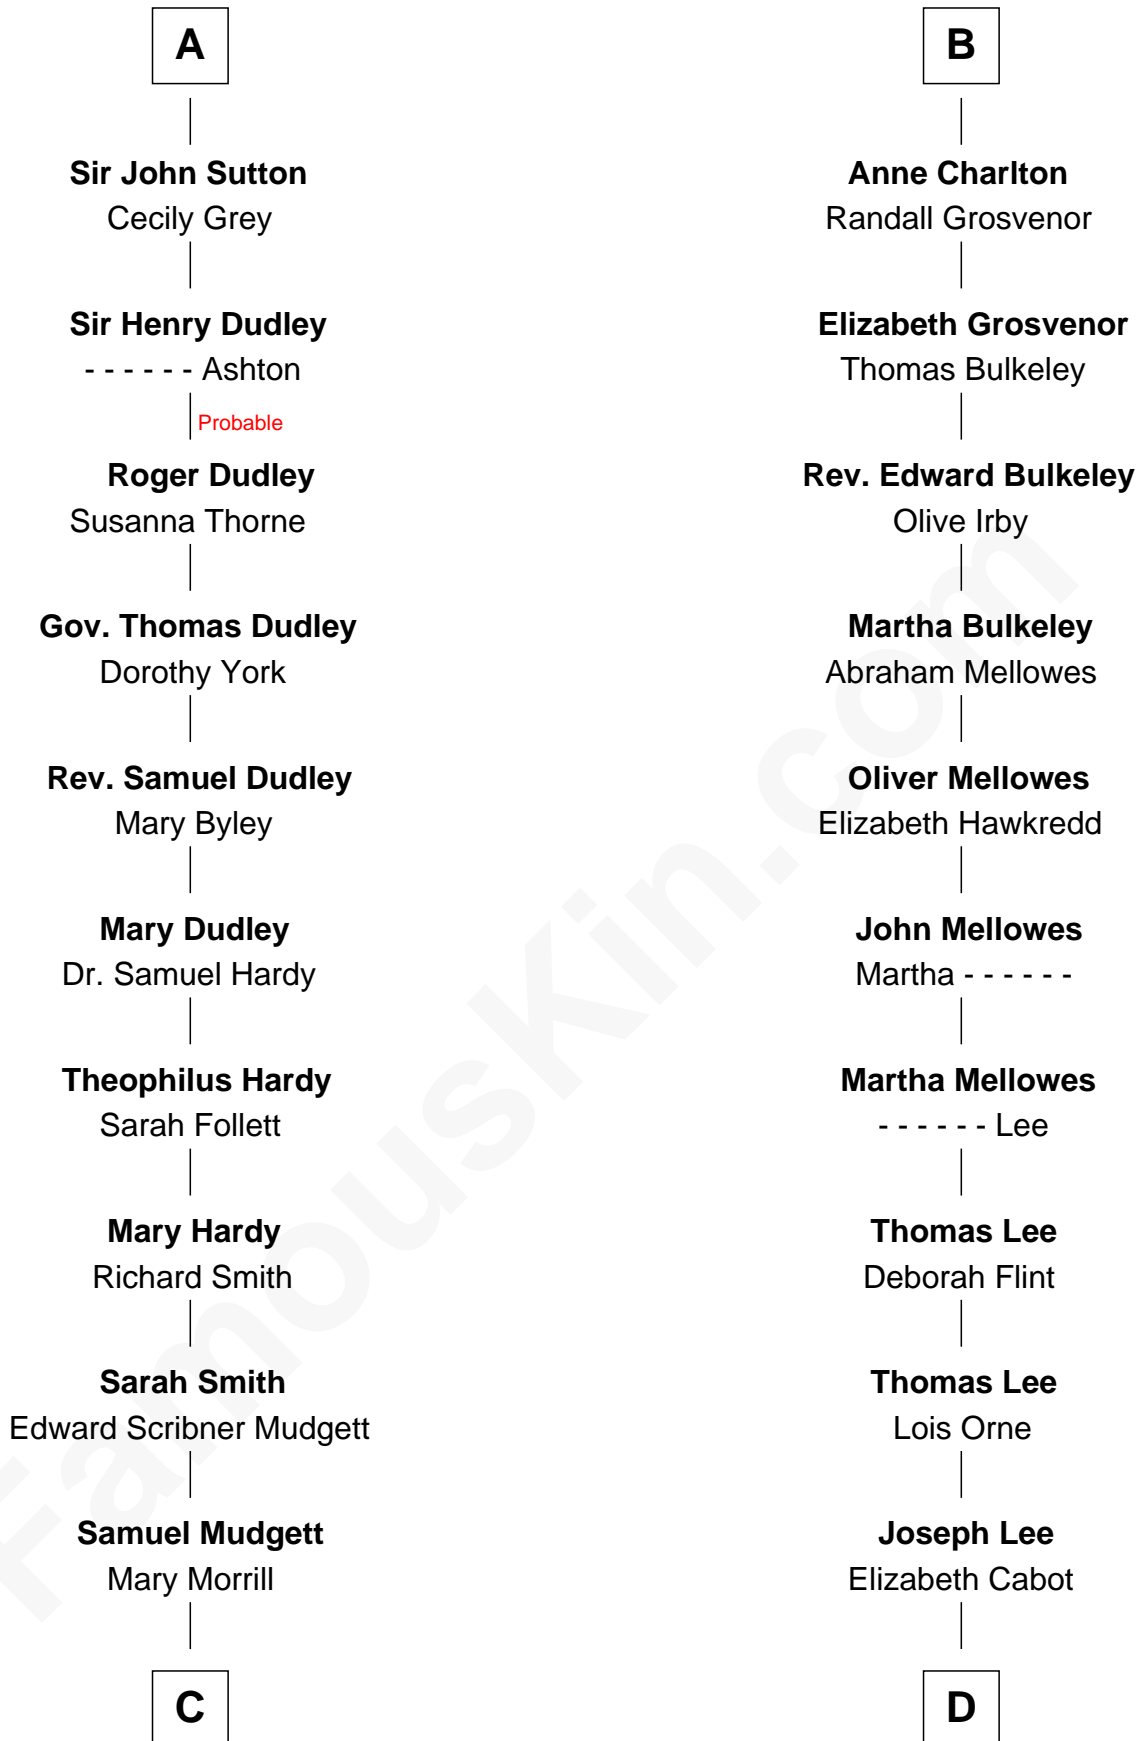

FamousKin.com Relationship Chart of

Dr. H. H. Holmes

Serial Killer aka "Devil in the White City"

19th cousin 1 time removed of

Alice (Lee) Roosevelt

First Wife of President Theodore Roosevelt

C

Scribner Mudgett

Nancy Prescott

Levi Horton Mudgett

Theodate Page Price

Dr. H. H. Holmes

Serial Killer Dr. H. H. Holmes

D

Nathaniel Cabot Lee

Mary Ann Cabot

John Clarke Lee

Harriet Paine Rose

George Cabot Lee

Caroline Watts Haskell

Alice (Lee) Roosevelt

Wife of President Theodore Roosevelt

FamousKin.com