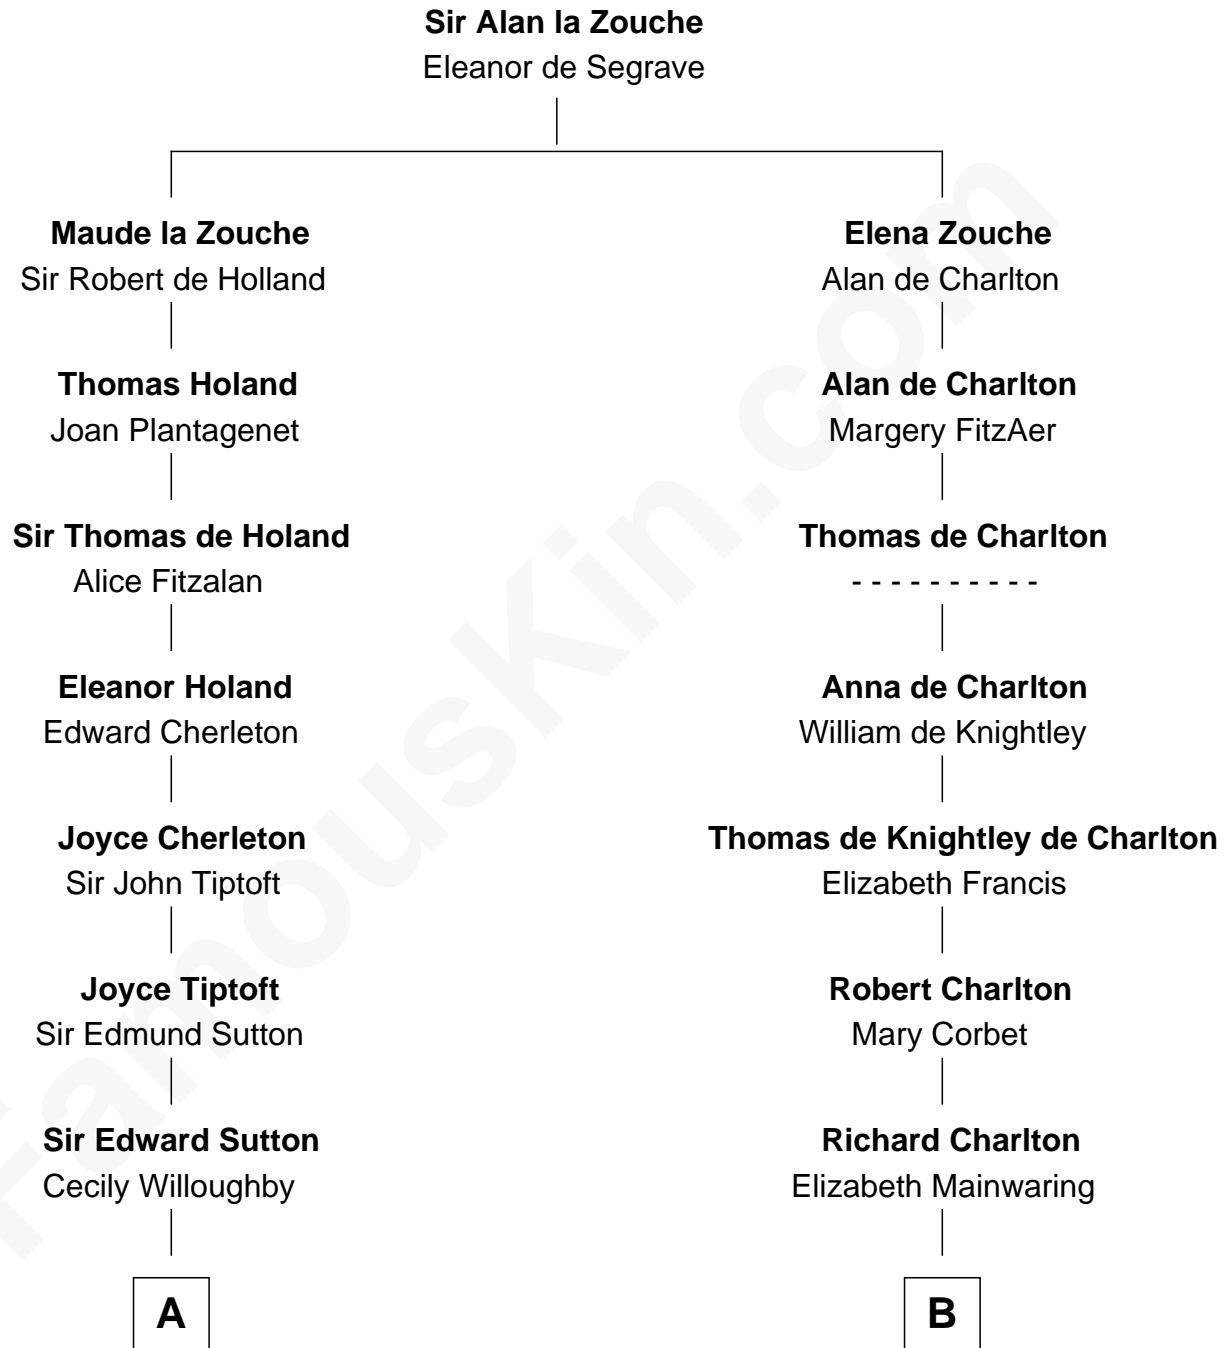

FamousKin.com Relationship Chart of

Dr. H. H. Holmes

Serial Killer aka "Devil in the White City"

19th cousin 1 time removed of

Alice (Lee) Roosevelt

First Wife of President Theodore Roosevelt

C

Scribner Mudgett

Nancy Prescott

Levi Horton Mudgett

Theodate Page Price

Dr. H. H. Holmes

Serial Killer Dr. H. H. Holmes

D

Nathaniel Cabot Lee

Mary Ann Cabot