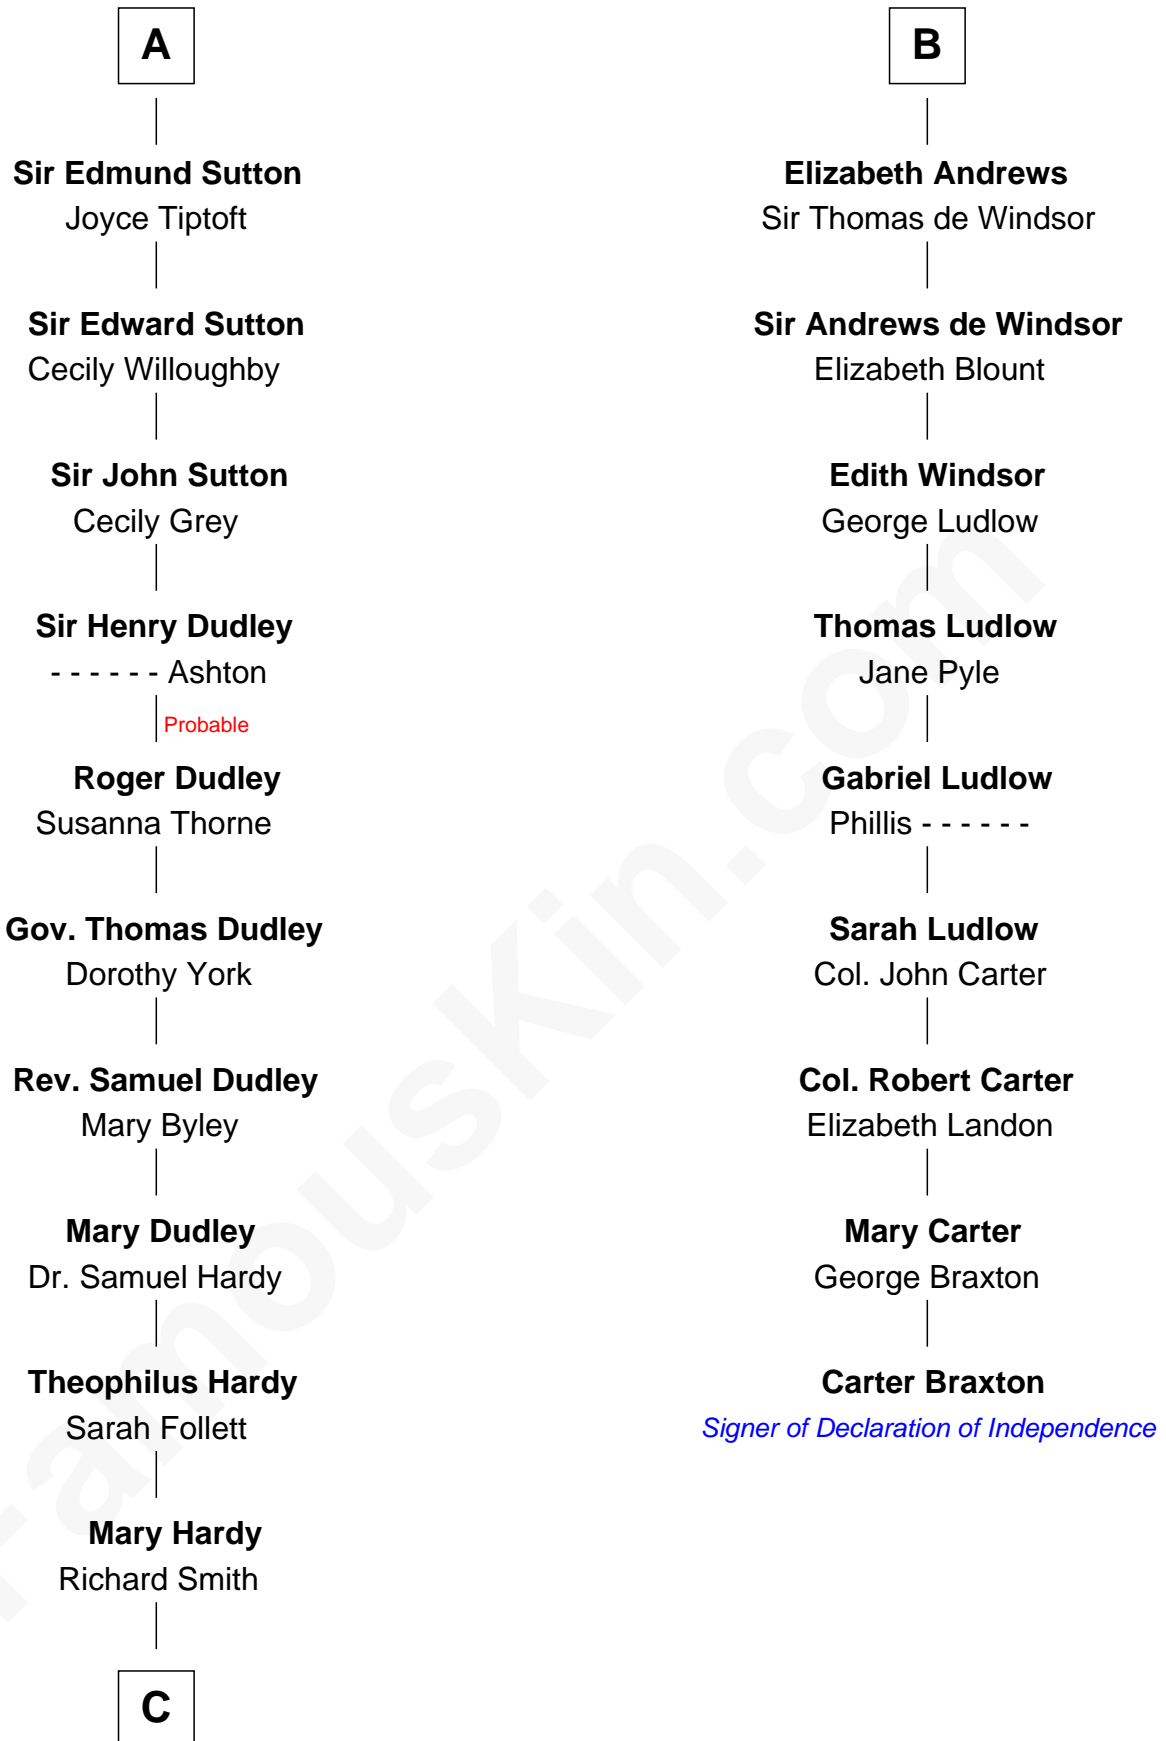

FamousKin.com

Relationship Chart of

Dr. H. H. Holmes

Serial Killer aka "Devil in the White City"

15th cousin 6 times removed of

Carter Braxton

Signer of the Declaration of Independence

Sir Hugh le Despencer

Eleanor le Despencer

Sir Hugh de Courtenay

Sir Hugh de Courtenay

Agnes de St. John

Sir Hugh de Courtenay

Margaret de Bohun

Elizabeth de Courtenay

Sir Andrew Luttrell

Sir Hugh Luttrell

Catherine de Beaumont

Elizabeth Luttrell

John Stratton

Elizabeth Stratton

John Andrews

B

C

—
Sarah Smith
Edward Scribner Mudgett

—
Samuel Mudgett
Mary Morrill

—
Scribner Mudgett
Nancy Prescott

—
Levi Horton Mudgett
Theodate Page Price

—
Dr. H. H. Holmes
Serial Killer Dr. H. H. Holmes

FamousKin.com