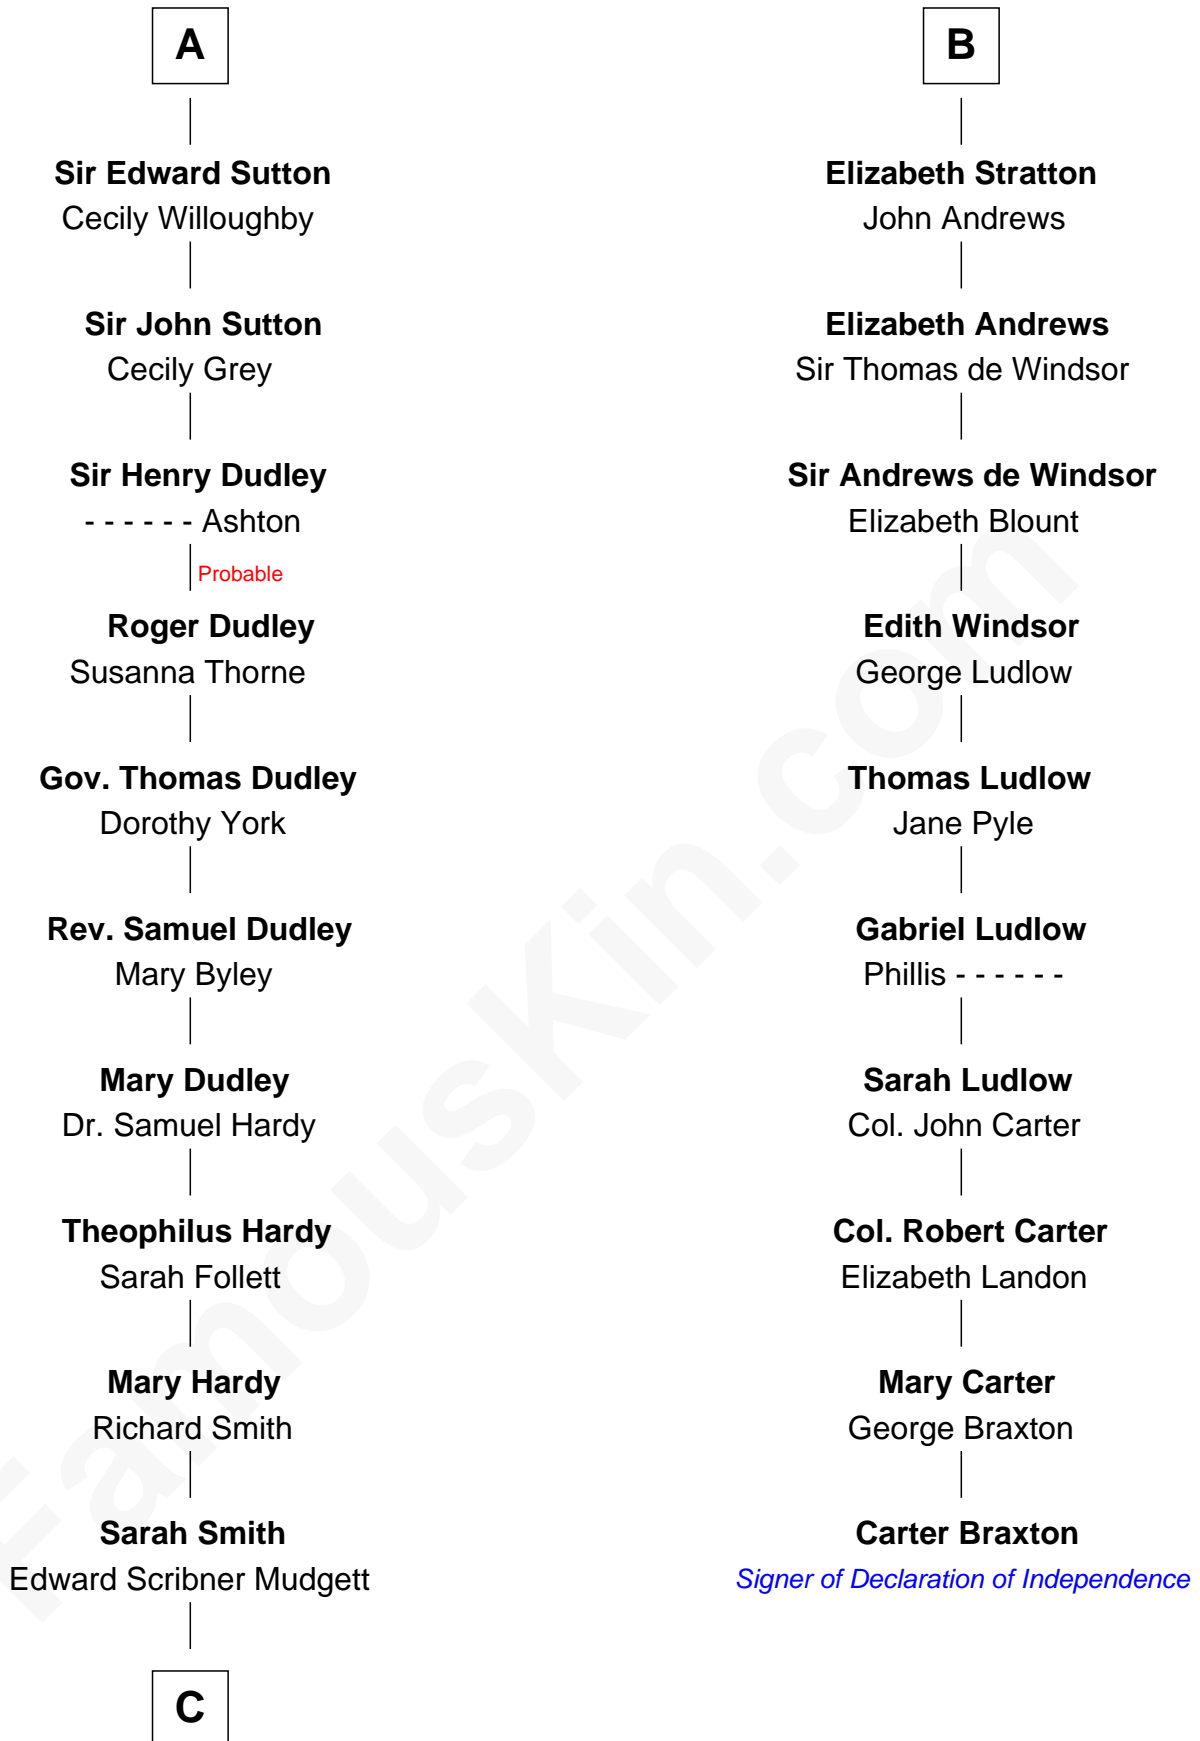

# FamousKin.com Relationship Chart of

**Dr. H. H. Holmes**

*Serial Killer aka "Devil in the White City"*

**16th cousin 4 times removed of**

**Carter Braxton**

*Signer of the Declaration of Independence*

**C**

—  
**Samuel Mudgett**

Mary Morrill

—  
**Scribner Mudgett**

Nancy Prescott

—  
**Levi Horton Mudgett**

Theodate Page Price

—  
**Dr. H. H. Holmes**

*Serial Killer Dr. H. H. Holmes*