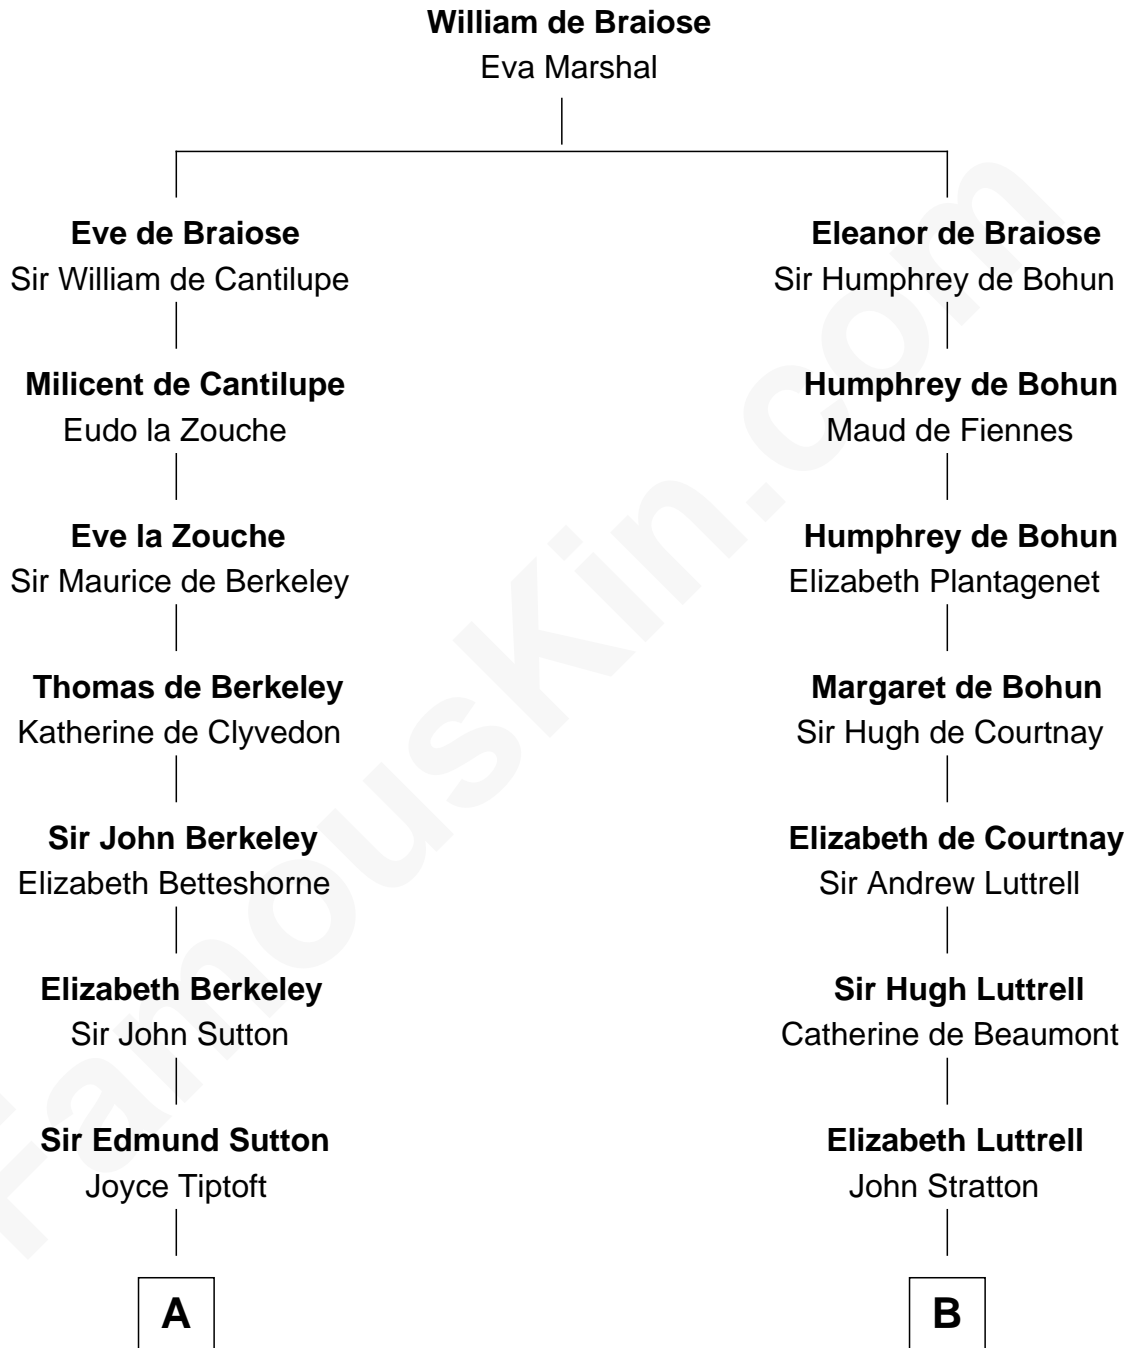

# FamousKin.com Relationship Chart of

**Dr. H. H. Holmes**

*Serial Killer aka "Devil in the White City"*

**16th cousin 4 times removed of**

**Carter Braxton**

*Signer of the Declaration of Independence*

**C**

—  
**Samuel Mudgett**

Mary Morrill

—  
**Scribner Mudgett**

Nancy Prescott

—  
**Levi Horton Mudgett**

Theodate Page Price

—  
**Dr. H. H. Holmes**

*Serial Killer Dr. H. H. Holmes*