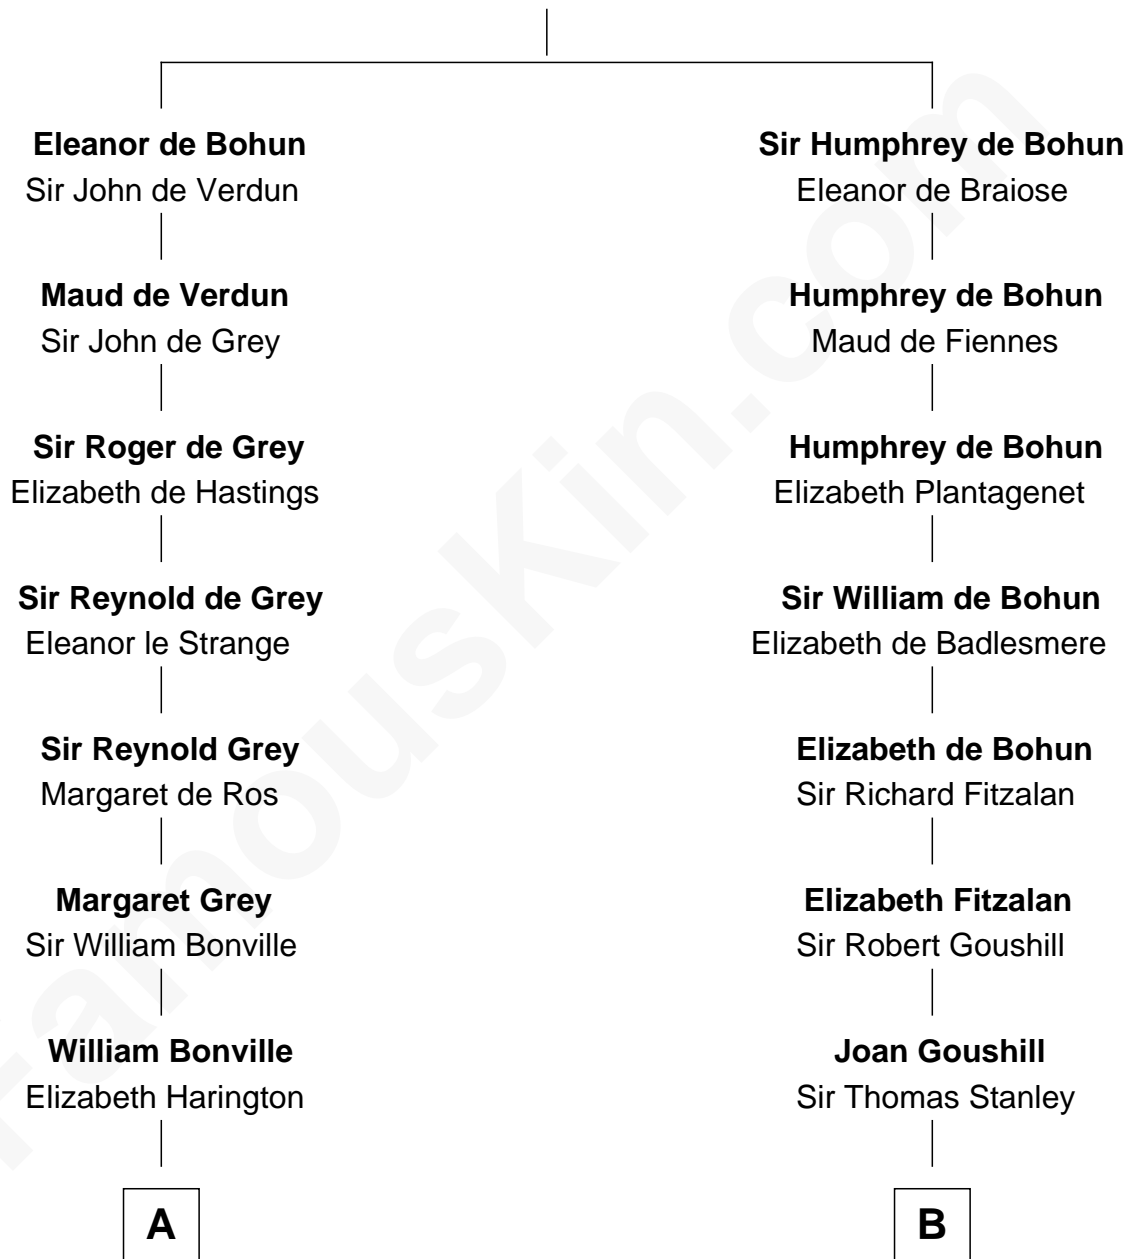

## Relationship Chart of

**Dr. H. H. Holmes**

*Serial Killer aka "Devil in the White City"*

17th cousin 4 times removed of

**James Madison**

*4th U.S. President*

**Sir Humphrey de Bohun**

Maud of Eu

**C**

—  
**Sarah Smith**  
Edward Scribner Mudgett

—  
**Samuel Mudgett**  
Mary Morrill

—  
**Scribner Mudgett**  
Nancy Prescott

—  
**Levi Horton Mudgett**  
Theodate Page Price

—  
**Dr. H. H. Holmes**  
*Serial Killer Dr. H. H. Holmes*