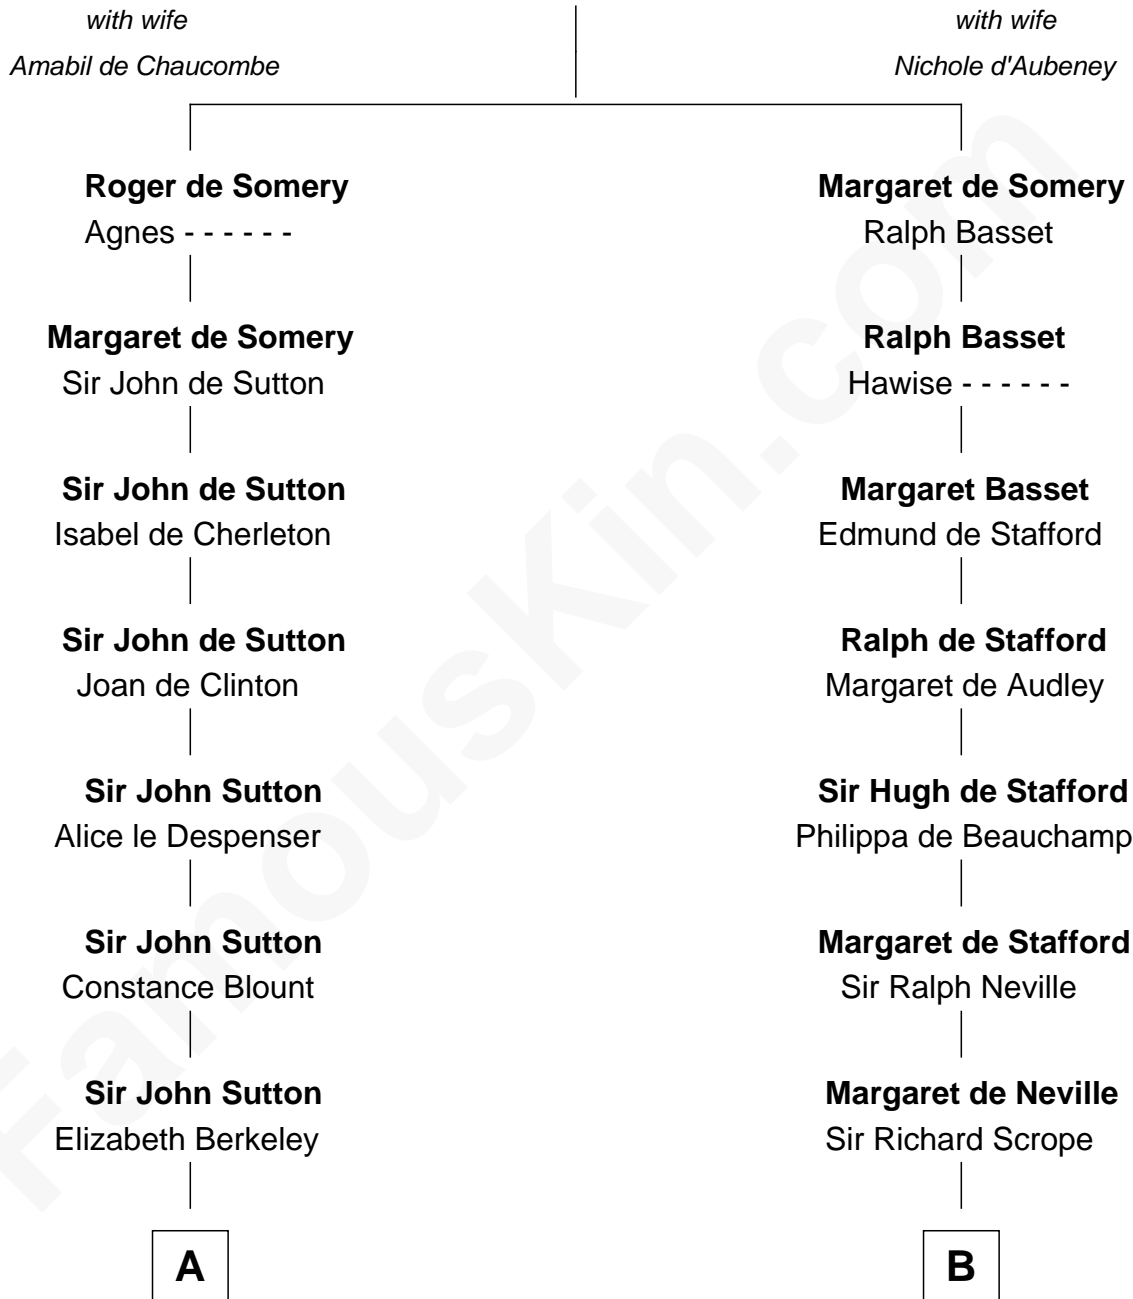

# FamousKin.com Relationship Chart of

**Dr. H. H. Holmes**

*Serial Killer aka "Devil in the White City"*

17th cousin 4 times removed of

**James Madison**

*4th U.S. President*

## Sir Roger de Somery

**C**

—  
**Sarah Smith**  
Edward Scribner Mudgett

—  
**Samuel Mudgett**  
Mary Morrill

—  
**Scribner Mudgett**  
Nancy Prescott

—  
**Levi Horton Mudgett**  
Theodate Page Price

—  
**Dr. H. H. Holmes**  
*Serial Killer Dr. H. H. Holmes*