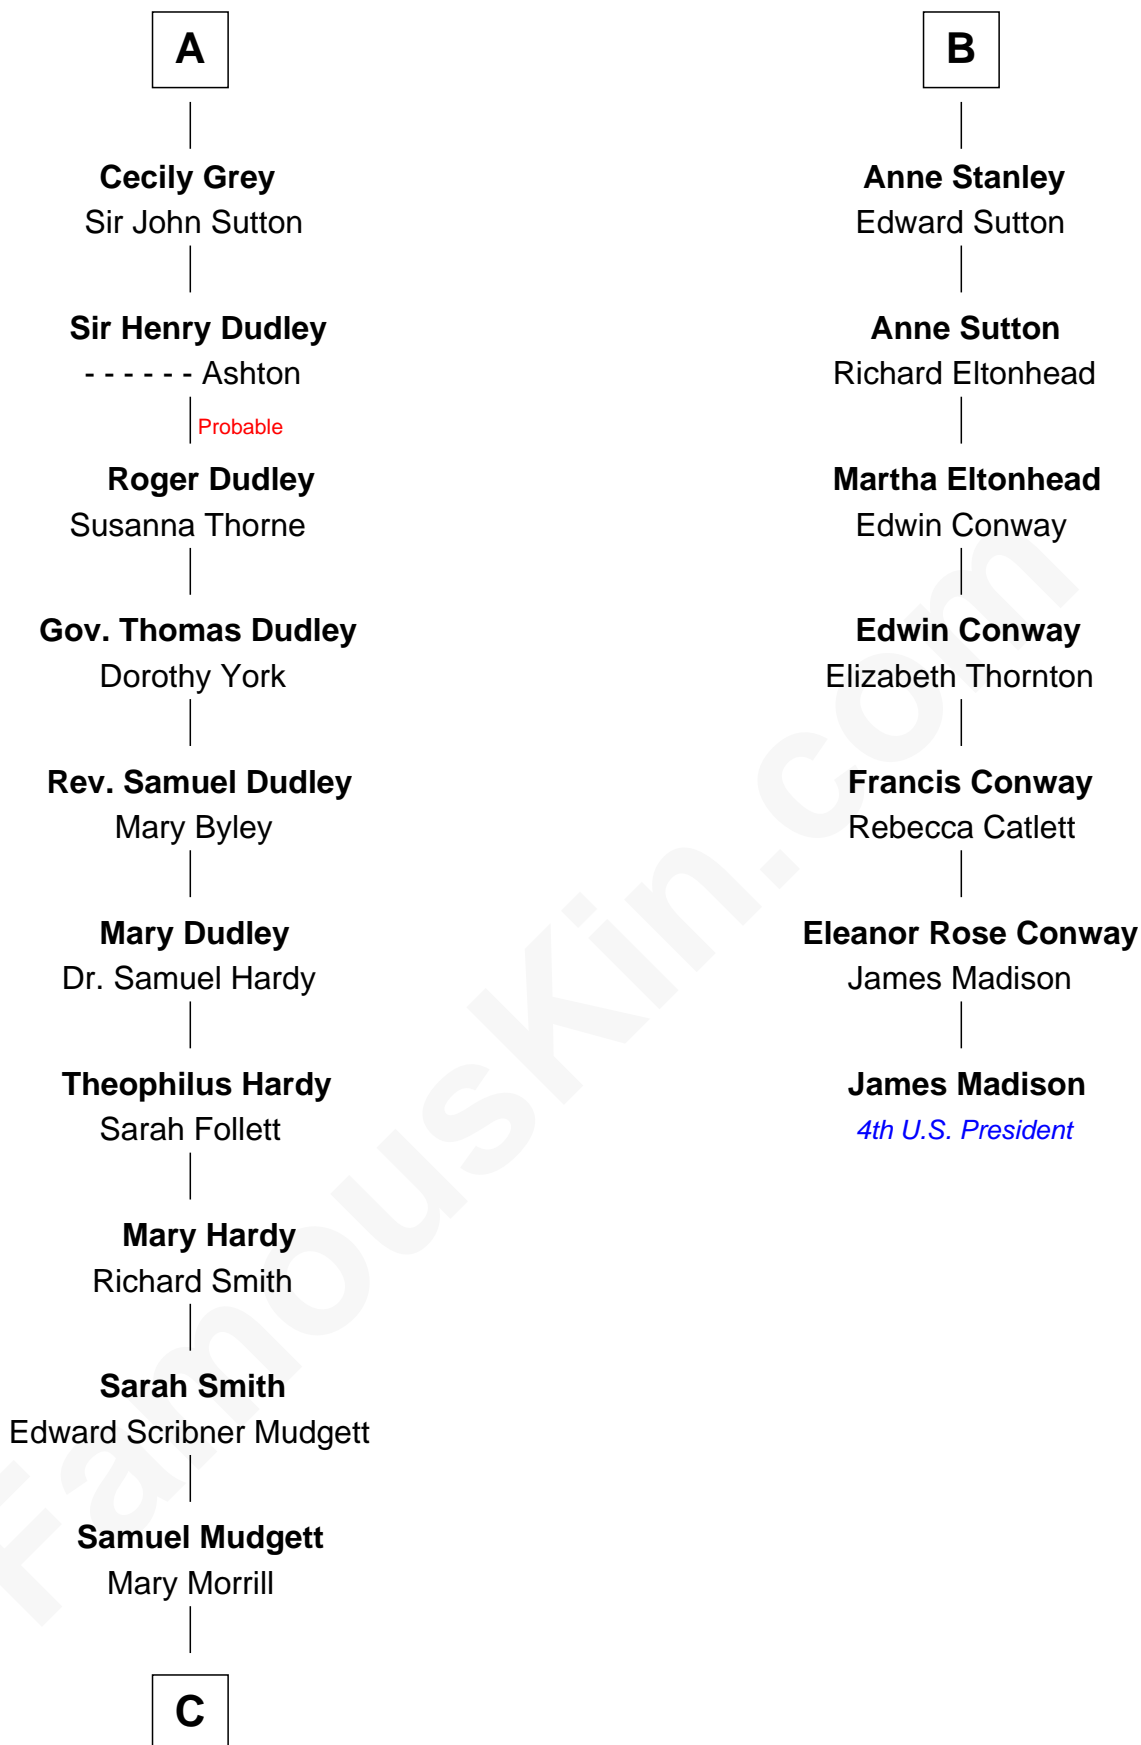

# FamousKin.com Relationship Chart of

**Dr. H. H. Holmes**

*Serial Killer aka "Devil in the White City"*

13th cousin 6 times removed of

**James Madison**

*4th U.S. President*

**C**

—  
**Scribner Mudgett**

Nancy Prescott

—  
**Levi Horton Mudgett**

Theodate Page Price

—  
**Dr. H. H. Holmes**

*Serial Killer Dr. H. H. Holmes*

FamousKin.com