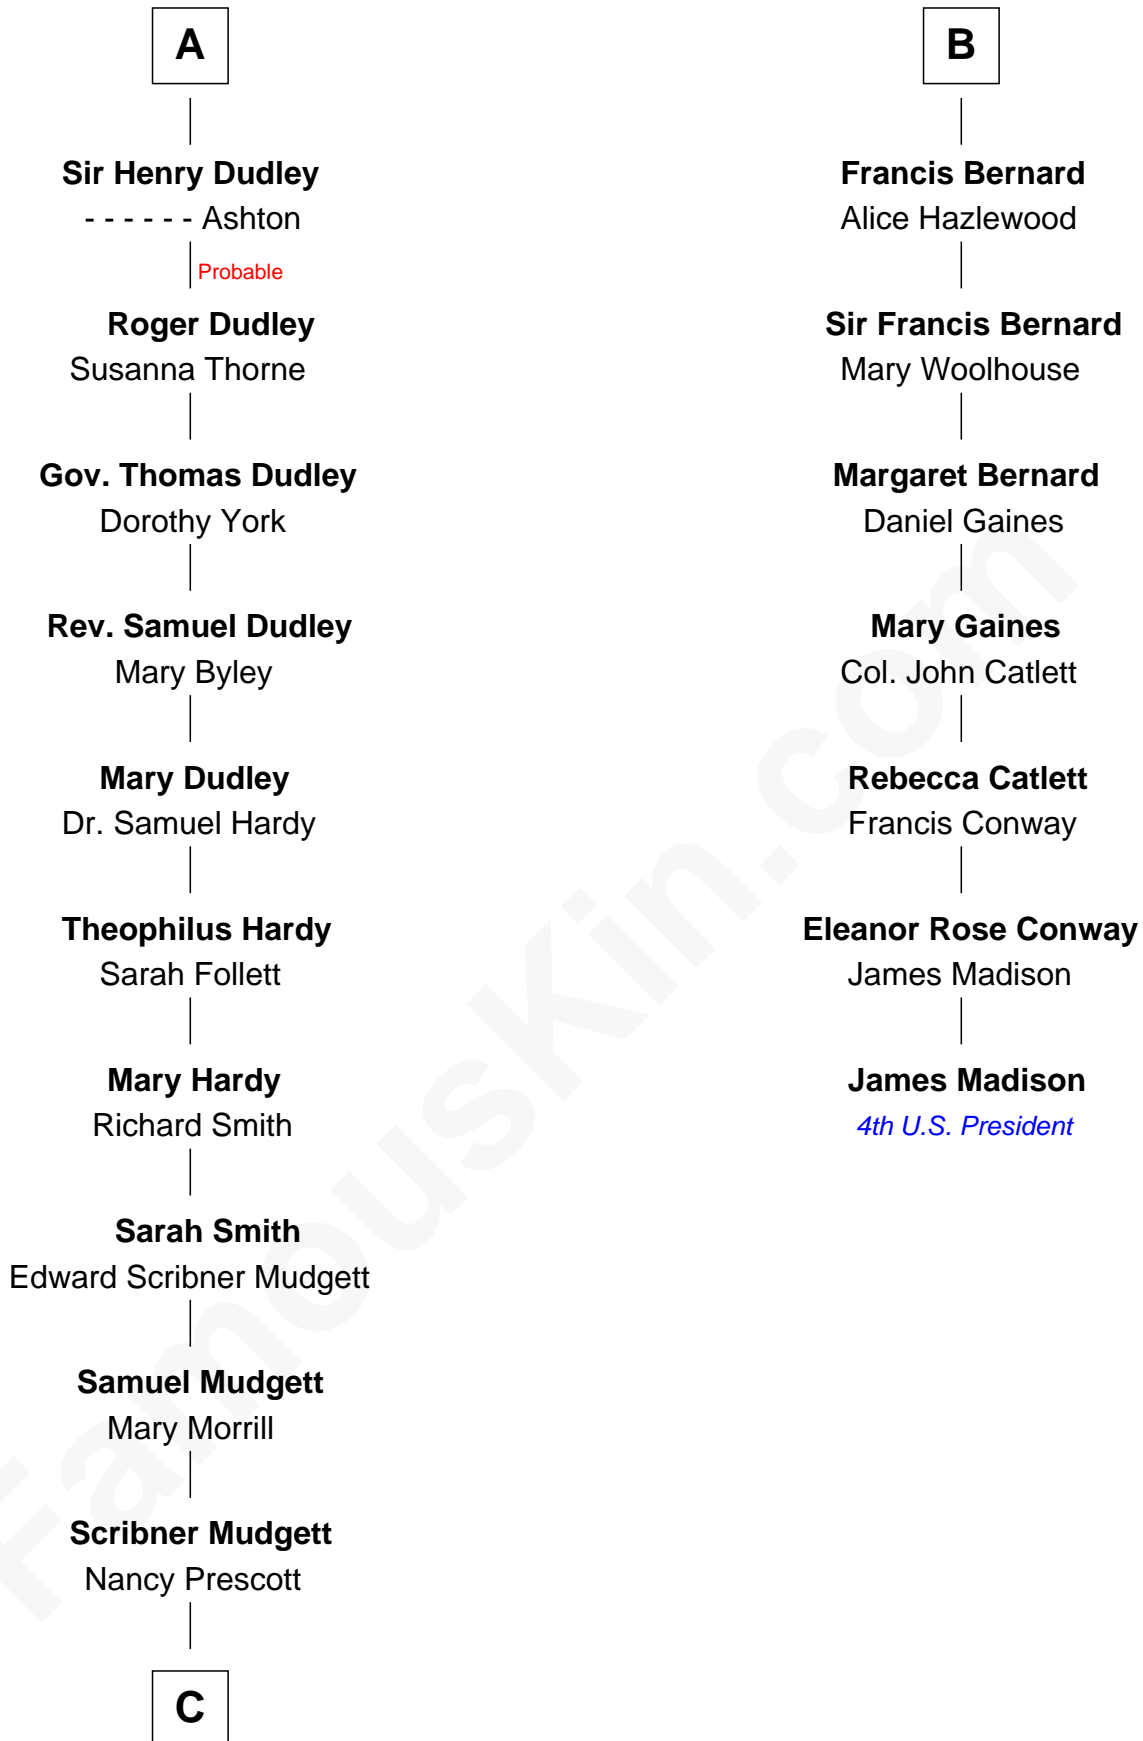

FamousKin.com Relationship Chart of

Dr. H. H. Holmes

Serial Killer aka "Devil in the White City"

13th cousin 5 times removed of

James Madison

4th U.S. President

Ralph de Stafford

Margaret de Audley

Beatrice de Stafford

Thomas de Ros

Margaret de Ros

Sir Reynold Grey

Margaret Grey

Sir William Bonville

William Bonville

Elizabeth Harington

Philippa de Beauchamp

Margaret de Stafford

Sir Ralph Neville

Margaret de Neville

Sir Richard Scrope

Sir Henry le Scrope

Elizabeth le Scrope

Margaret Scrope

John Bernard

John Bernard

Margaret Daundelyn

John Bernard

Cecily Muscote

B

C

—
Levi Horton Mudgett