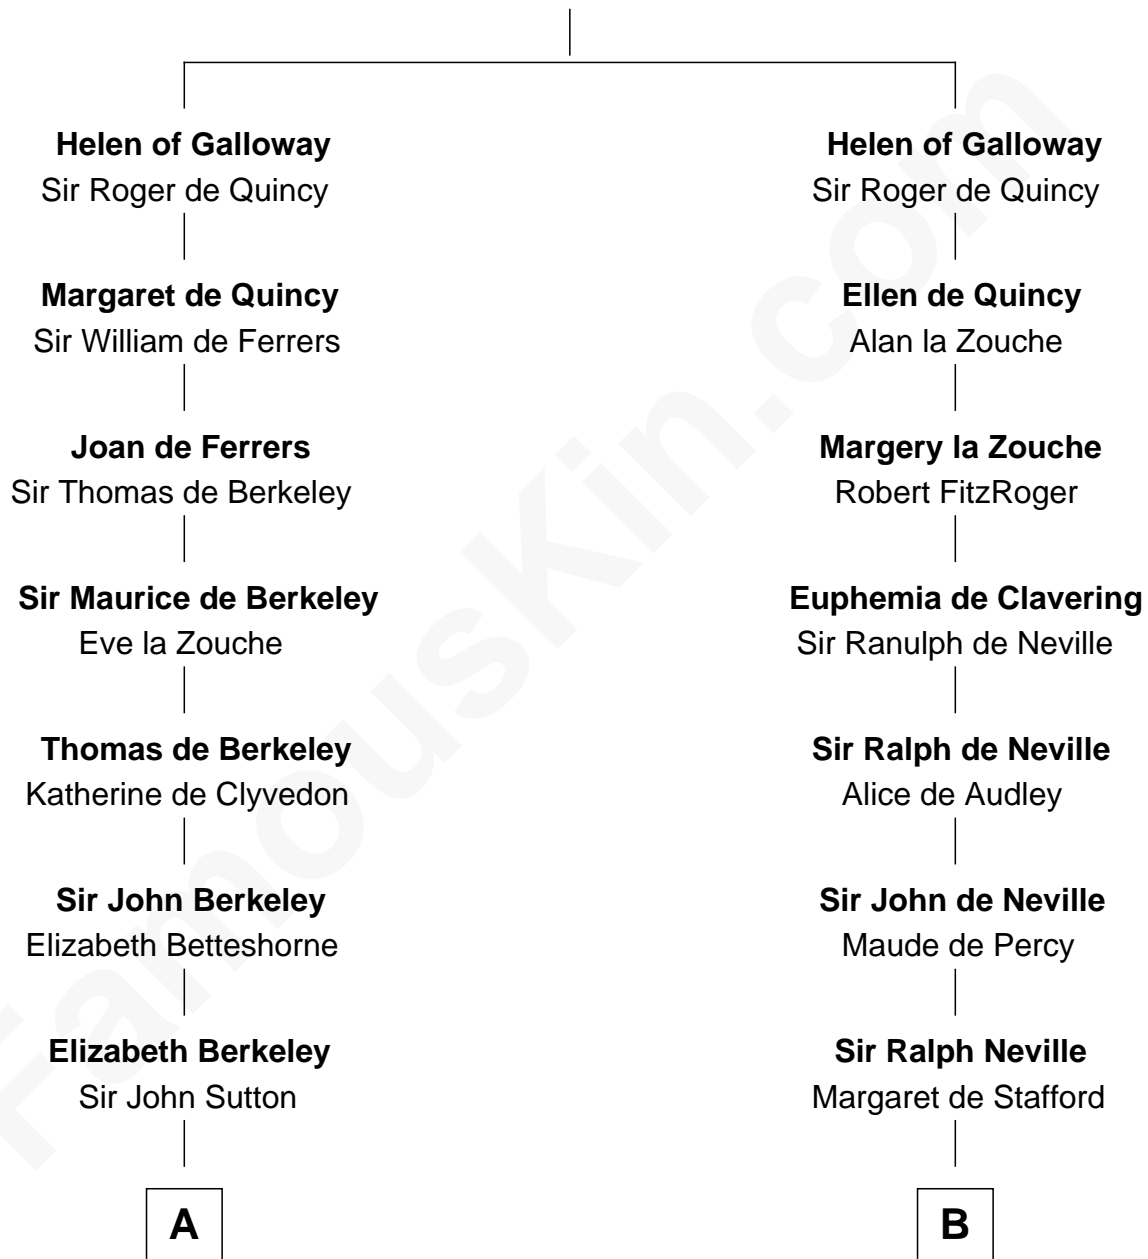

FamousKin.com Relationship Chart of

Dr. H. H. Holmes

Serial Killer aka "Devil in the White City"

18th cousin 3 times removed of

James Madison

4th U.S. President

Alan of Galloway

Helen de l'Isle

C

Sarah Smith
Edward Scribner Mudgett

Samuel Mudgett
Mary Morrill

Scribner Mudgett
Nancy Prescott

Levi Horton Mudgett
Theodate Page Price

Dr. H. H. Holmes
Serial Killer Dr. H. H. Holmes

D

Eleanor Rose Conway
James Madison

James Madison
4th U.S. President

FamousKin.com