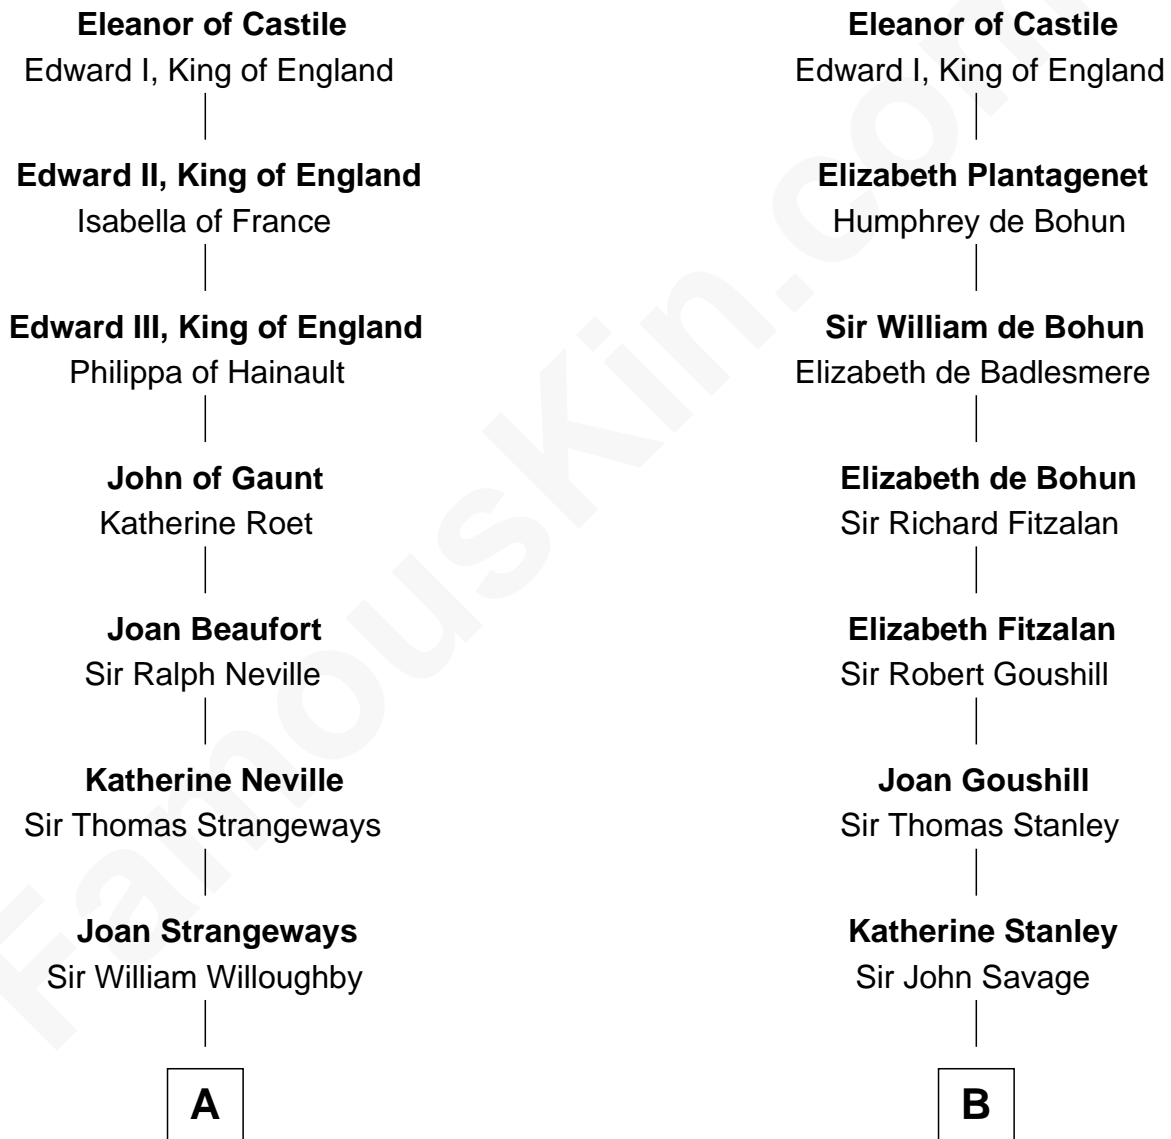

FamousKin.com Relationship Chart of

Dr. H. H. Holmes

Serial Killer aka "Devil in the White City"

16th cousin 4 times removed of

James Madison

4th U.S. President

Ferdinand III, King of Castile

Joanna of Ponthieu