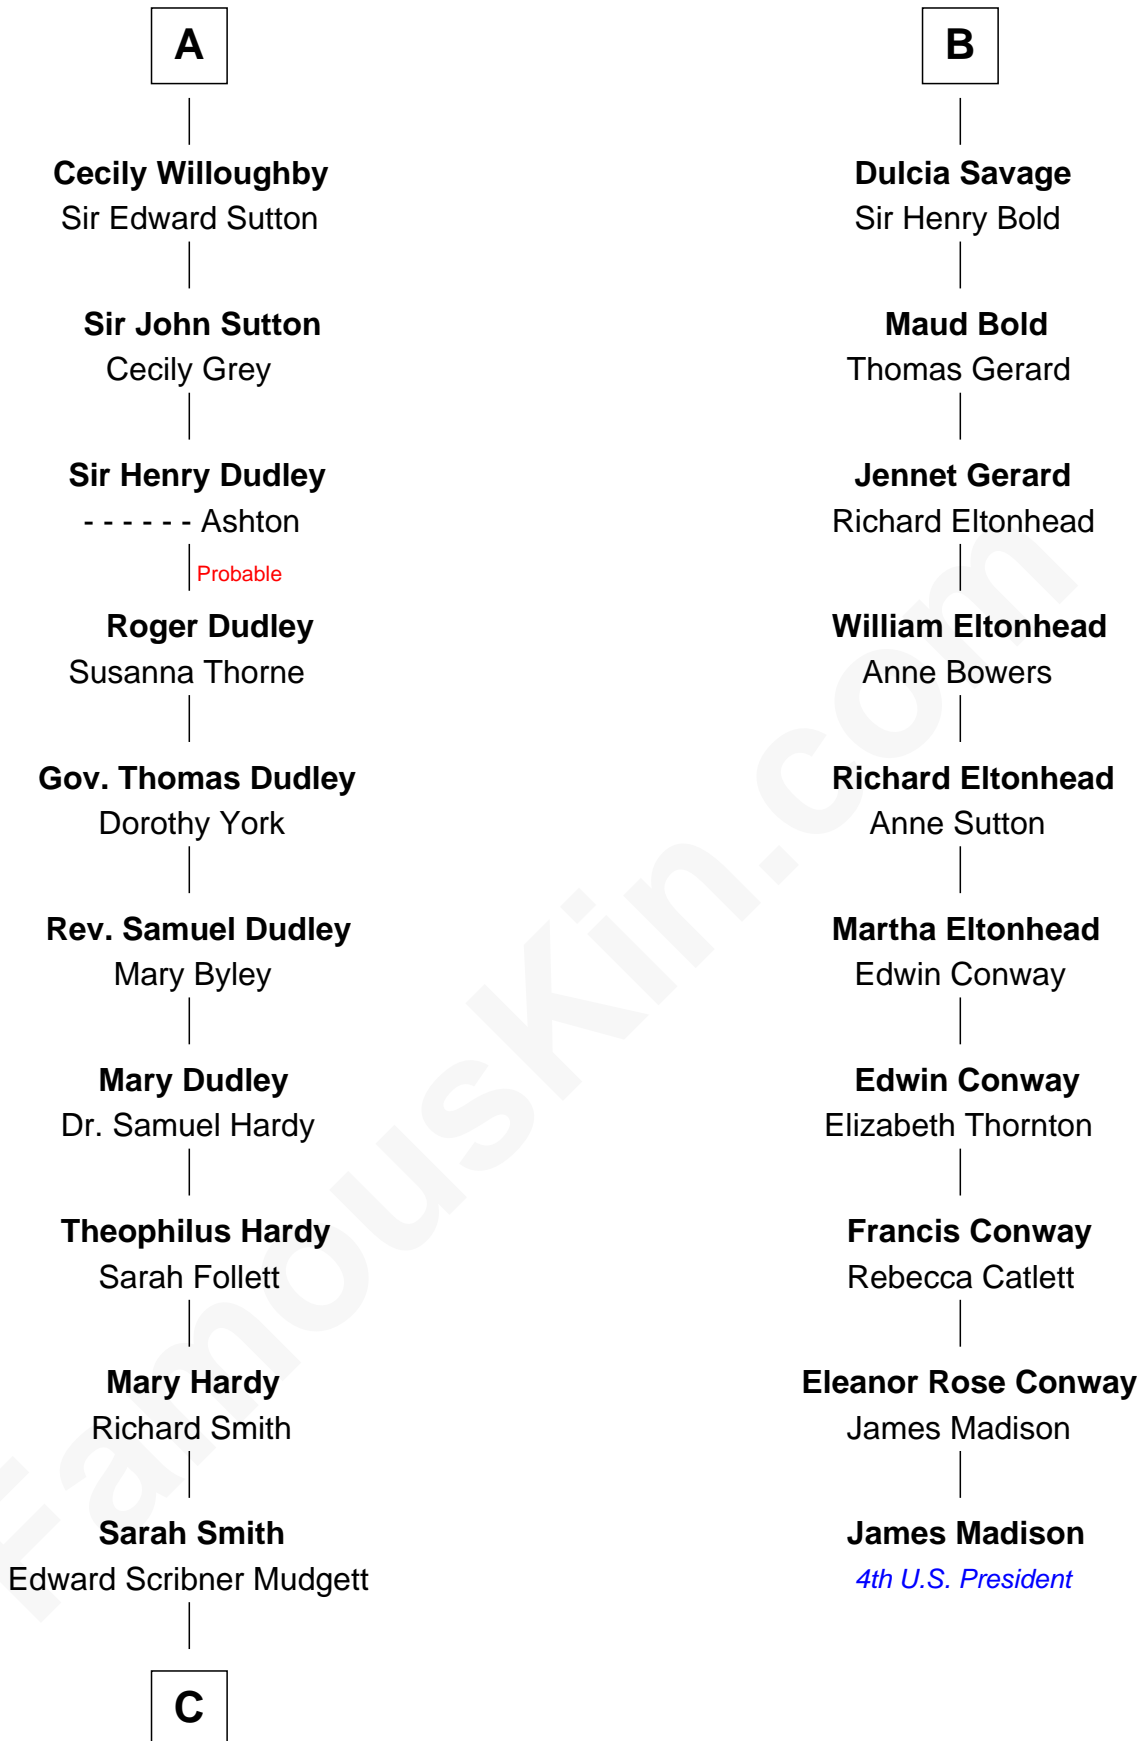

FamousKin.com Relationship Chart of

Dr. H. H. Holmes

Serial Killer aka "Devil in the White City"

16th cousin 4 times removed of

James Madison

4th U.S. President

Ferdinand III, King of Castile

Joanna of Ponthieu

C

—
Samuel Mudgett

Mary Morrill

—
Scribner Mudgett

Nancy Prescott

—
Levi Horton Mudgett

Theodate Page Price

—
Dr. H. H. Holmes

Serial Killer Dr. H. H. Holmes

FamousKin.com