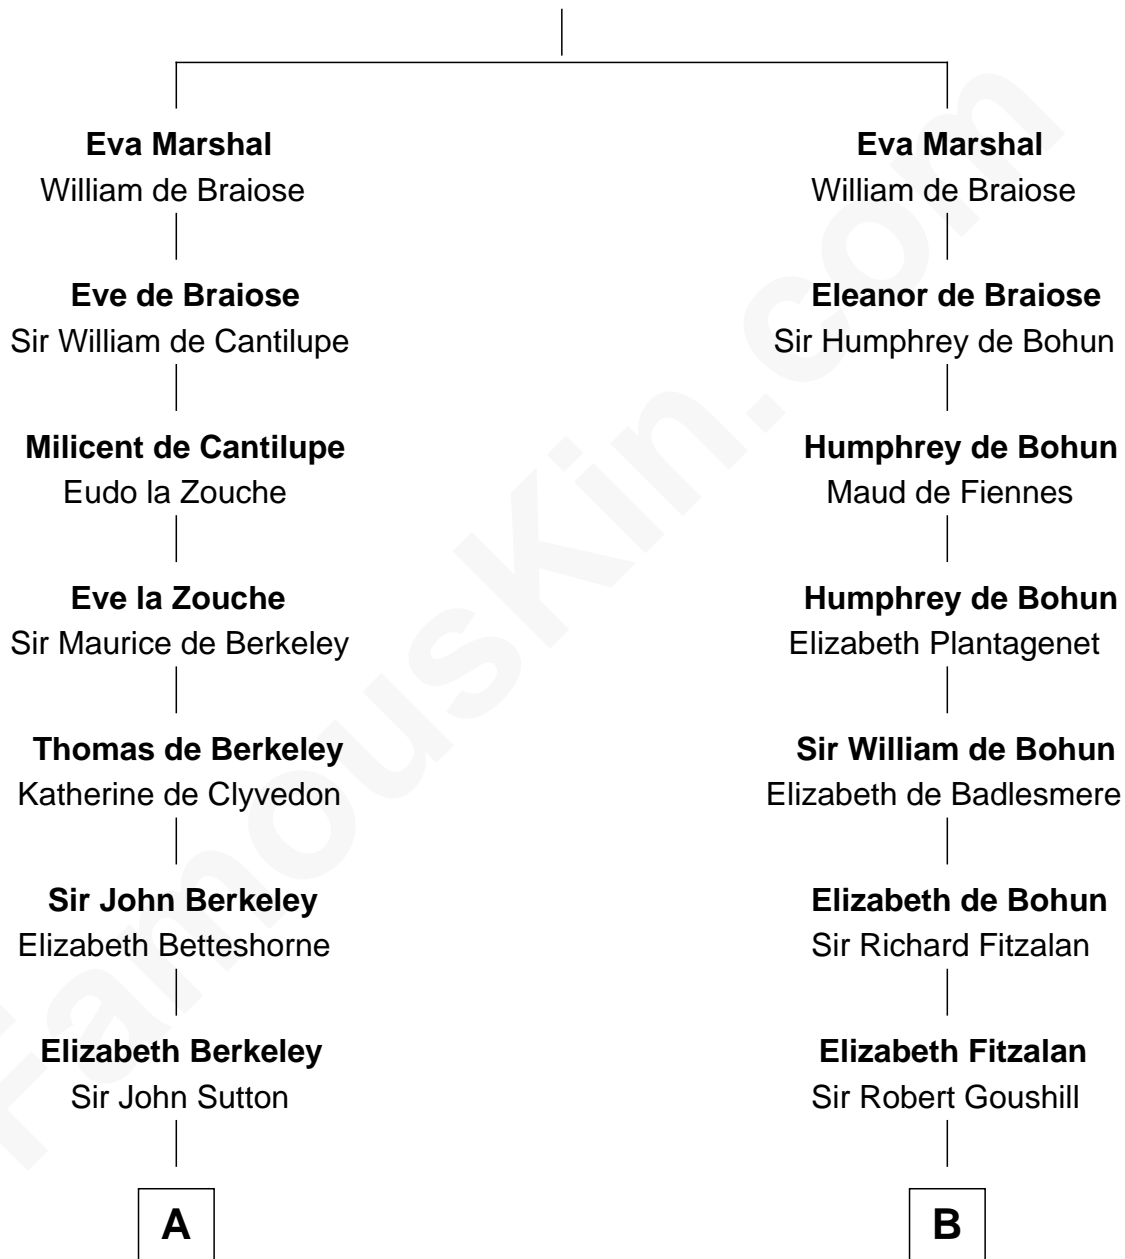

FamousKin.com Relationship Chart of

Dr. H. H. Holmes

Serial Killer aka "Devil in the White City"

18th cousin 3 times removed of

James Madison

4th U.S. President

Sir William Marshal

Isabel de Clare

C

Sarah Smith
Edward Scribner Mudgett

Samuel Mudgett
Mary Morrill

Scribner Mudgett
Nancy Prescott

Levi Horton Mudgett
Theodate Page Price

Dr. H. H. Holmes
Serial Killer Dr. H. H. Holmes

D

Eleanor Rose Conway
James Madison

James Madison
4th U.S. President

FamousKin.com