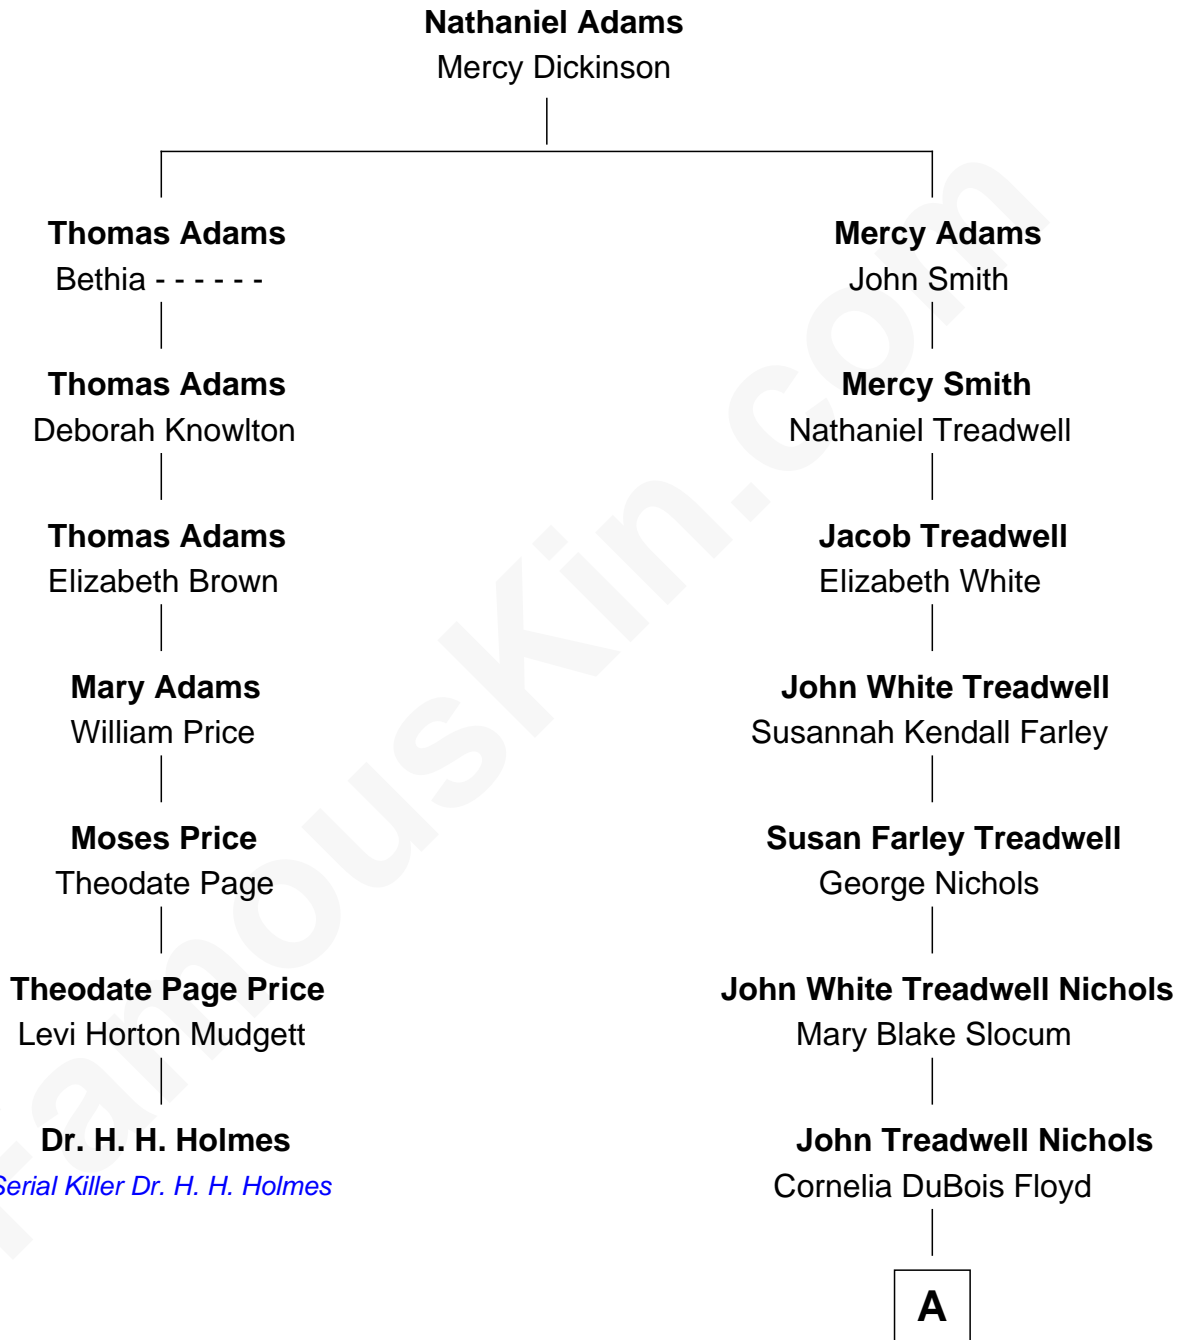

FamousKin.com Relationship Chart of

Dr. H. H. Holmes

Serial Killer aka "Devil in the White City"

6th cousin 2 times removed of

Bill Weld

68th Governor of Massachusetts

A

|
Mary Blake Nichols

David Weld

|
Bill Weld

68th Governor of Massachusetts

FamousKin.com