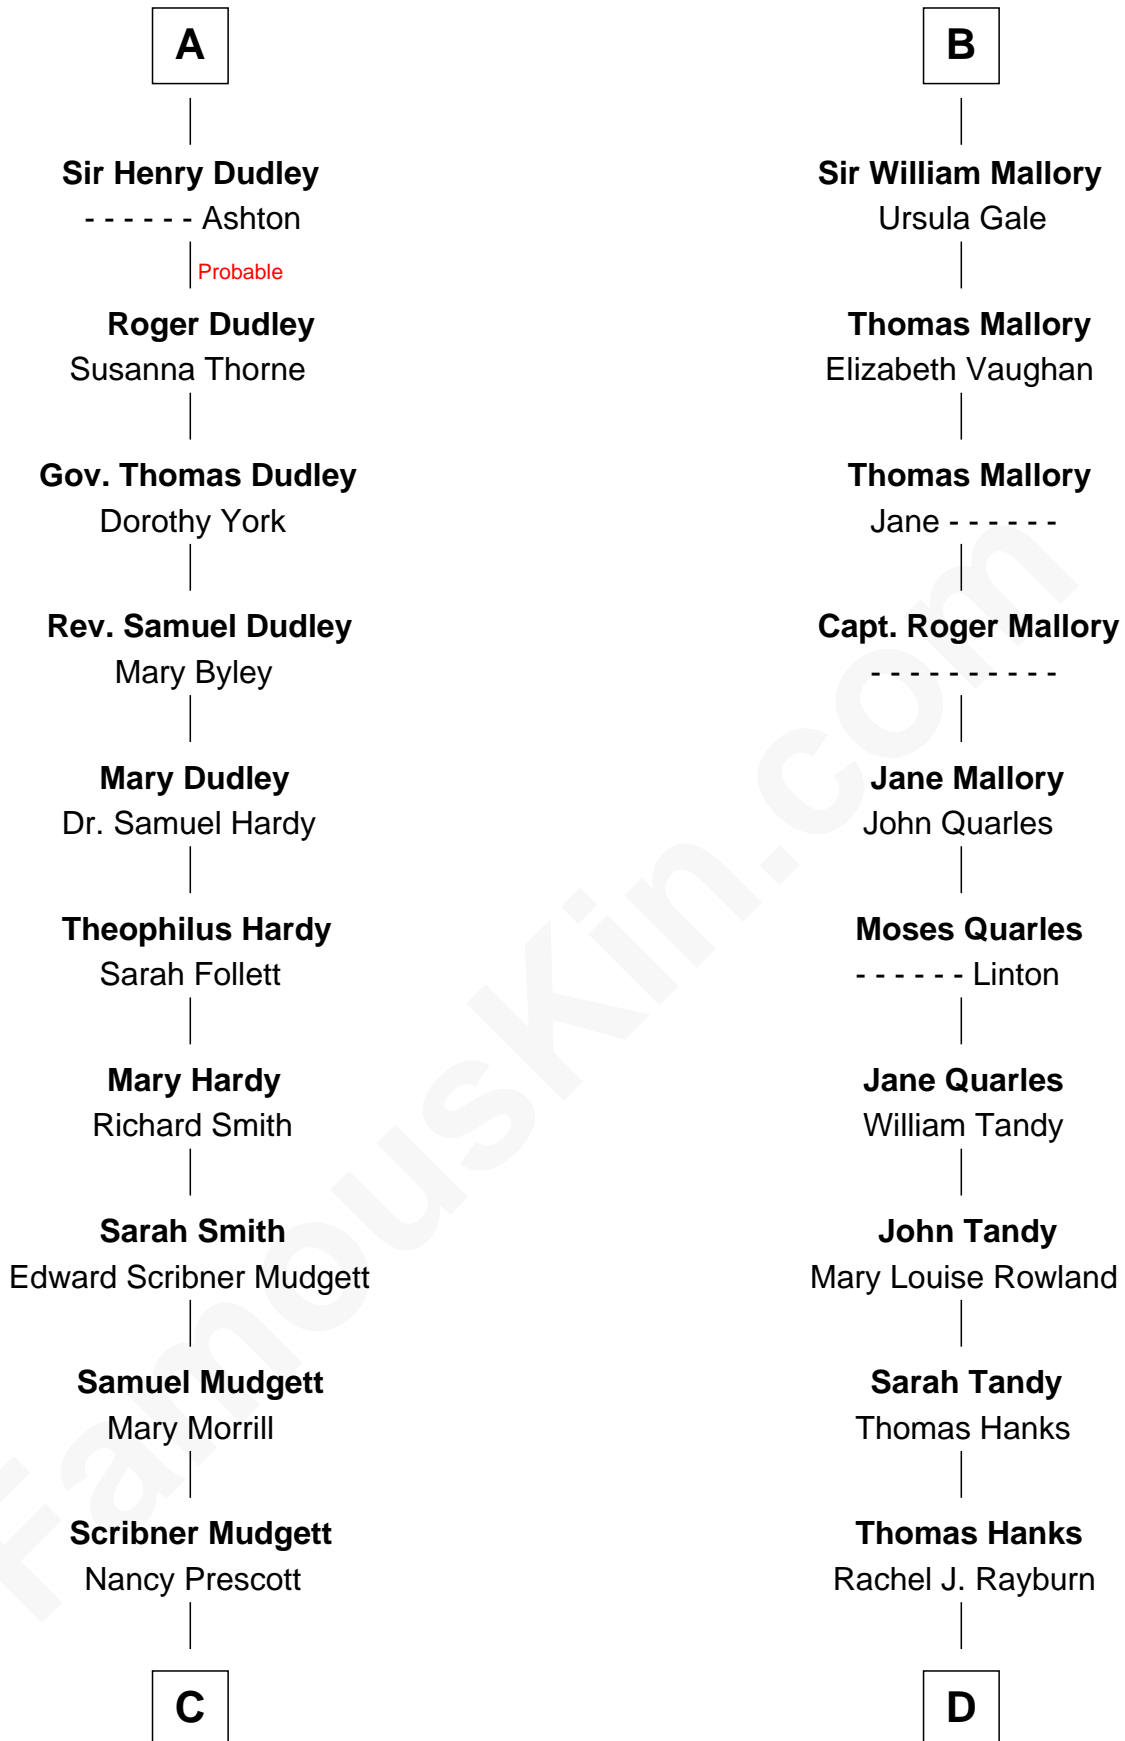

FamousKin.com Relationship Chart of

Dr. H. H. Holmes

Serial Killer aka "Devil in the White City"

18th cousin 2 times removed of

Tom Hanks

Movie Actor

Edmund Fitzalan

Alice de Warenne

Richard Fitzalan
Eleanor Plantagenet

Alice Fitzalan
Sir Thomas de Holand

Eleanor Holand
Edward Cherleton

Joyce Cherleton
Sir John Tiptoft

Joyce Tiptoft
Sir Edmund Sutton

Sir Edward Sutton
Cecily Willoughby

Sir John Sutton
Cecily Grey

A

Aline Fitzalan
Sir Roger le Strange

Lucy le Strange
Sir William Willoughby

Margery Willoughby
Sir William FitzHugh

Lora FitzHugh
Sir John Constable

Joan Constable
Sir William Mallory

Sir John Mallory
Margaret Thwaites

Sir William Mallory
Jane Norton

B

C

Levi Horton Mudgett

Theodate Page Price

Dr. H. H. Holmes

Serial Killer Dr. H. H. Holmes