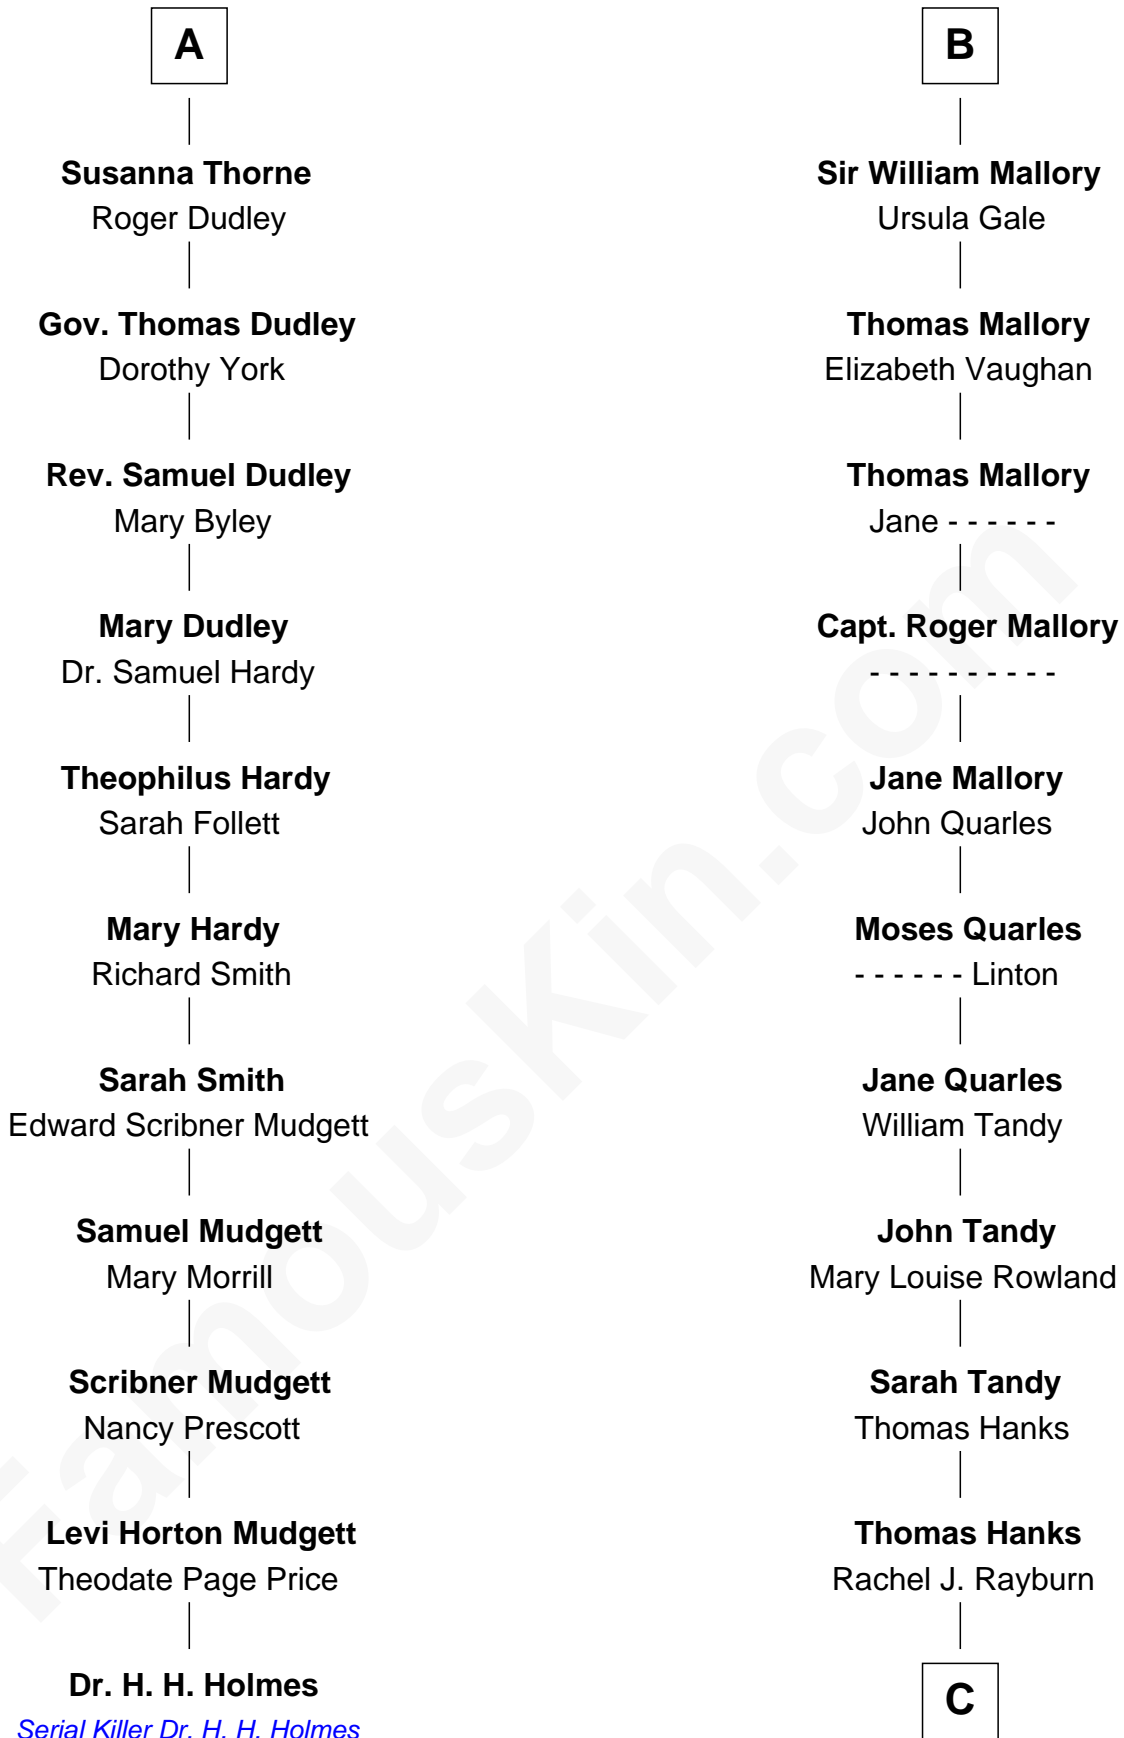

# FamousKin.com Relationship Chart of

**Dr. H. H. Holmes**

*Serial Killer aka "Devil in the White City"*

17th cousin 3 times removed of

**Tom Hanks**

*Movie Actor*

**Sir John Grey**

Avice Marmion

**C**

**Daniel Boone Hanks**  
Mary Catherine Mefford

**Ernest Buel Hanks**  
Gladys Hilda Ball

**Amos Mefford Hanks**  
Janet Marylyn Frager

**Tom Hanks**  
*Movie Actor*

FamousKin.com