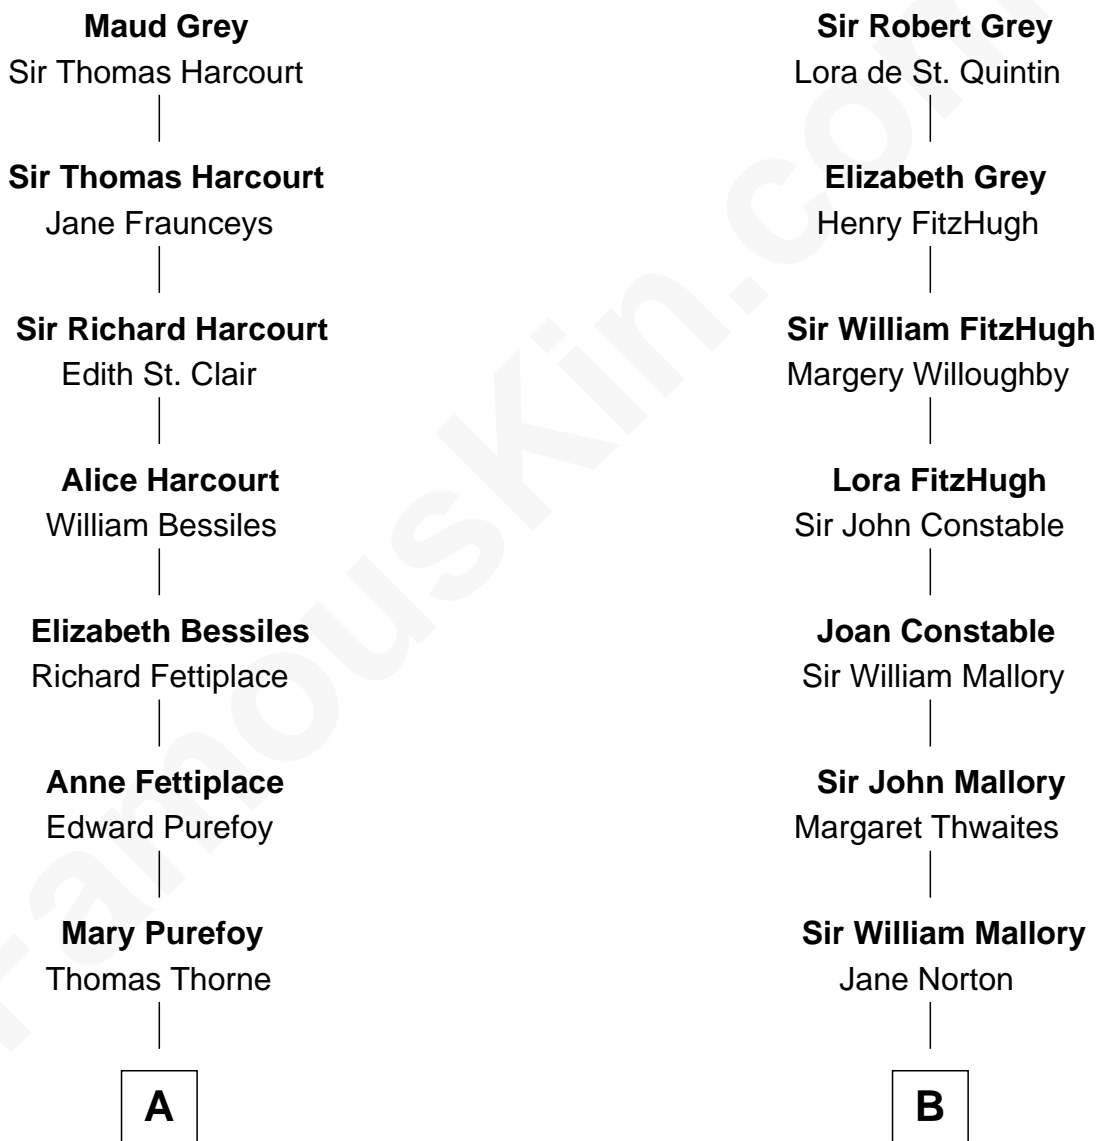

# FamousKin.com Relationship Chart of

**Dr. H. H. Holmes**

*Serial Killer aka "Devil in the White City"*

17th cousin 3 times removed of

**Tom Hanks**

*Movie Actor*

**Sir John Grey**

Avice Marmion

**C**

**Daniel Boone Hanks**  
Mary Catherine Mefford

**Ernest Buel Hanks**  
Gladys Hilda Ball

**Amos Mefford Hanks**  
Janet Marylyn Frager

**Tom Hanks**  
*Movie Actor*

FamousKin.com