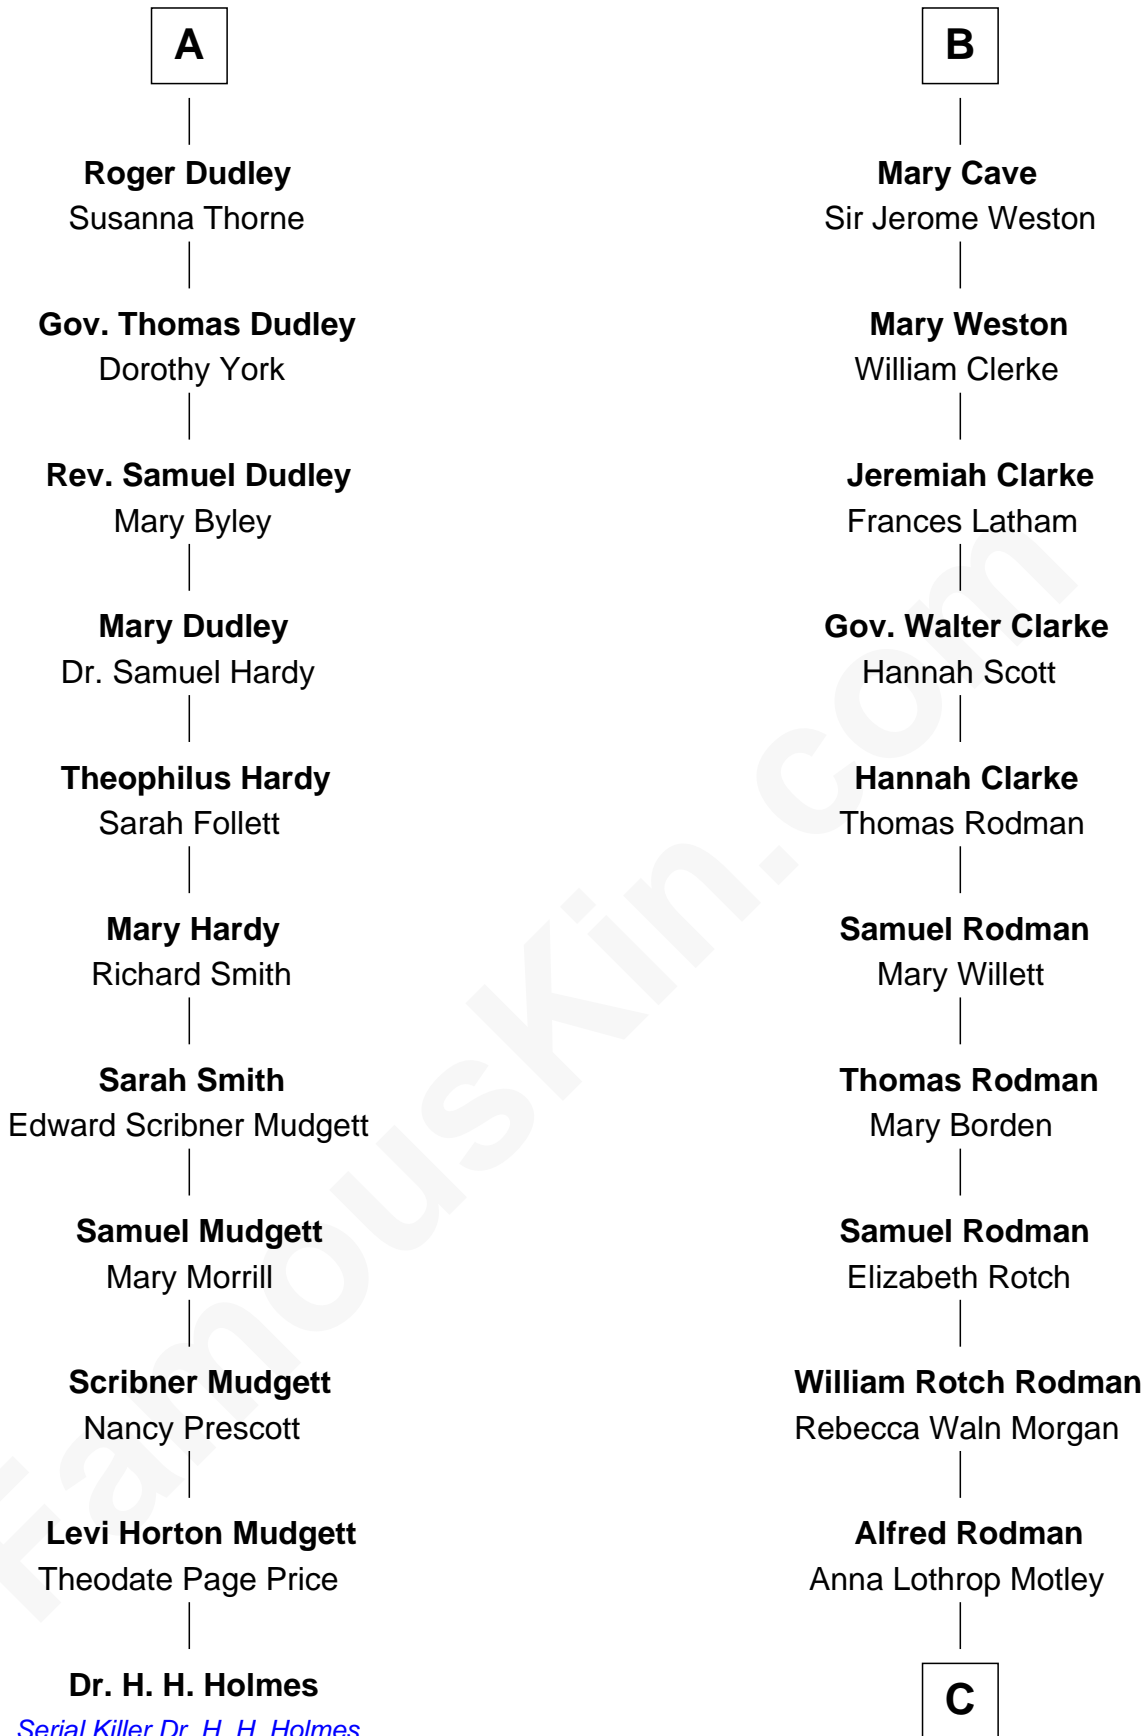

FamousKin.com Relationship Chart of

Dr. H. H. Holmes

Serial Killer aka "Devil in the White City"

17th cousin 3 times removed of

Tuesday Weld

TV and Movie Actress

Sir Reynold de Grey

Eleanor le Strange

Sir Reynold Grey

Margaret de Ros

Margaret Grey

Sir William Bonville

William Bonville

Elizabeth Harington

William Bonville

Katherine Neville

Elizabeth Boteler

Thomas Lovett

Thomas Lovett

Anne Danvers

Elizabeth Lovett

Anthony Cave

B

C

Eloise Rodman
Stephen Minot Weld

Edward Motley Weld
Sarah Lothrop King

Lothrop Motley Weld
Yosene Balfour Ker

Tuesday Weld
TV and Movie Actress

FamousKin.com