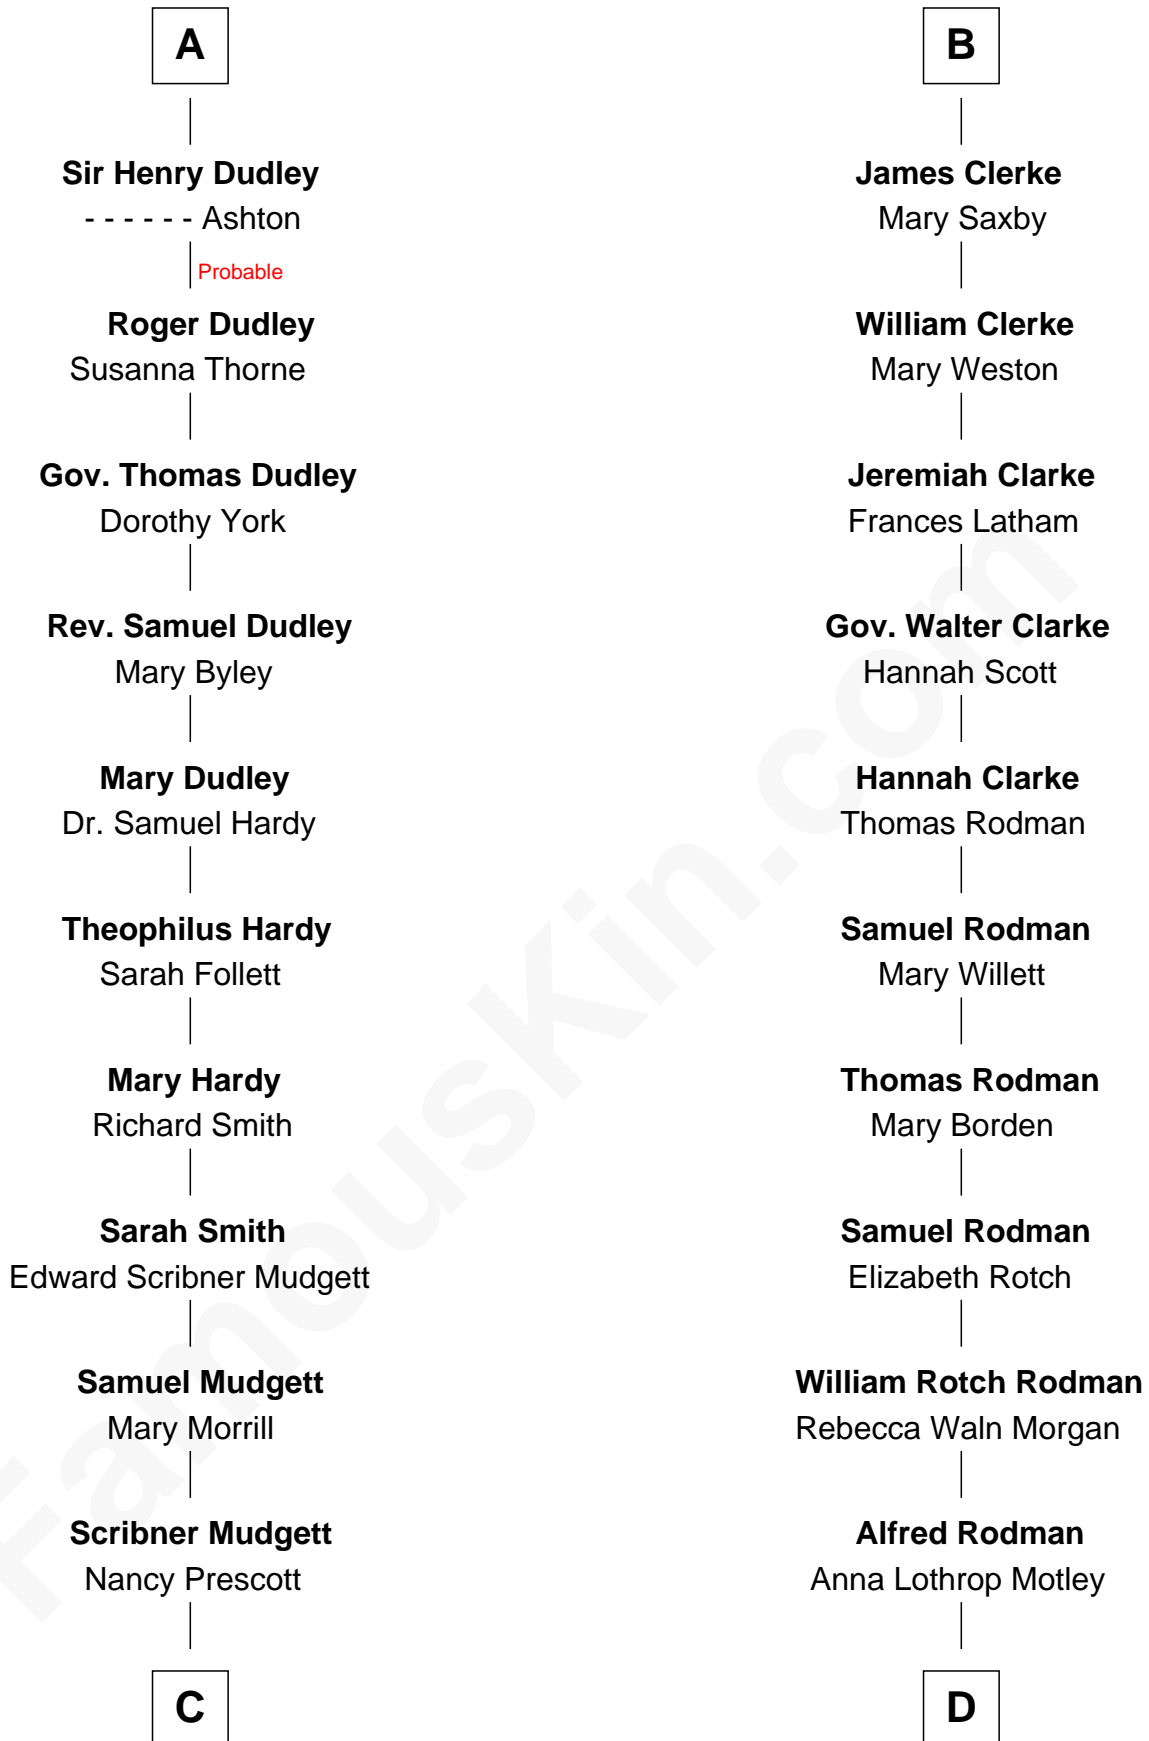

FamousKin.com

Relationship Chart of

Dr. H. H. Holmes

Serial Killer aka "Devil in the White City"

18th cousin 2 times removed of

Tuesday Weld

TV and Movie Actress

Sir William de Ros
Margery de Badlesmere

Thomas de Ros
Beatrice de Stafford

Maud de Roos
John de Welles

Margaret de Ros
Sir Reynold Grey

Margery de Welles
Stephen le Scrope

Margaret Grey
Sir William Bonville

Maude le Scrope
Sir Baldwin Freville

William Bonville
Elizabeth Harington

Elizabeth Freville
Sir Thomas Ferrers

William Bonville
Katherine Neville

Sir Henry Ferrers
Margaret Heckstall

Cecily Bonville
Thomas Grey

Elizabeth Ferrers
James Clerke

Cecily Grey
Sir John Sutton

George Clerke
Elizabeth Wilsford

A

B

C

Levi Horton Mudgett

Theodate Page Price

Dr. H. H. Holmes

Serial Killer Dr. H. H. Holmes

D