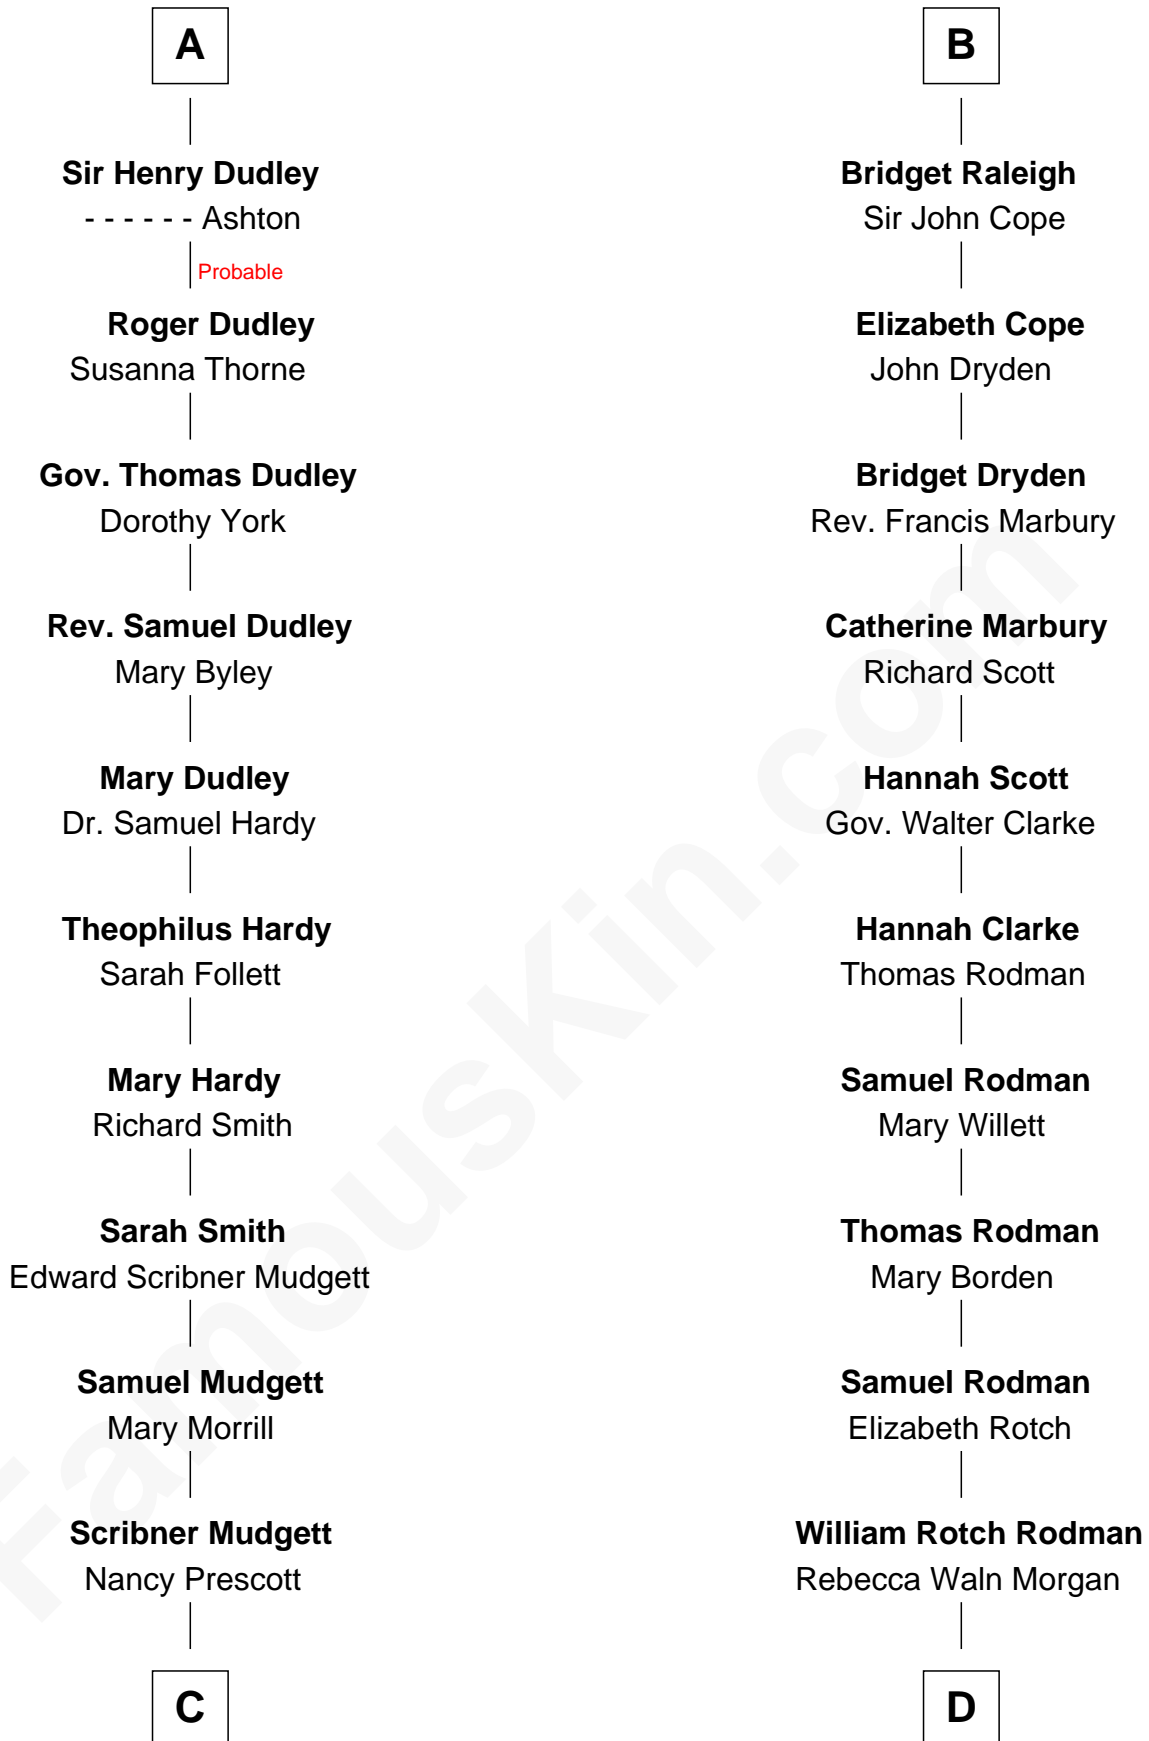

FamousKin.com Relationship Chart of

Dr. H. H. Holmes

Serial Killer aka "Devil in the White City"

18th cousin 3 times removed of

Tuesday Weld

TV and Movie Actress

Edmund Fitzalan

Alice de Warenne

Richard Fitzalan
Eleanor Plantagenet

Alice Fitzalan
Sir Thomas de Holand

Eleanor Holand
Edward Cherleton

Joyce Cherleton
Sir John Tiptoft

Joyce Tiptoft
Sir Edmund Sutton

Sir Edward Sutton
Cecily Willoughby

Sir John Sutton
Cecily Grey

A

Mary Fitzalan
John le Strange

Ankaret le Strange
Sir Richard Talbot

Mary Talbot
Sir Thomas Greene

Sir Thomas Greene
Phillippa Ferrers

Elizabeth Greene
William Raleigh

Sir Edward Raleigh
Margaret Verney

Sir Edward Raleigh
Anne Chamberlayne

B

C

Levi Horton Mudgett

Theodate Page Price

Dr. H. H. Holmes

Serial Killer Dr. H. H. Holmes

D