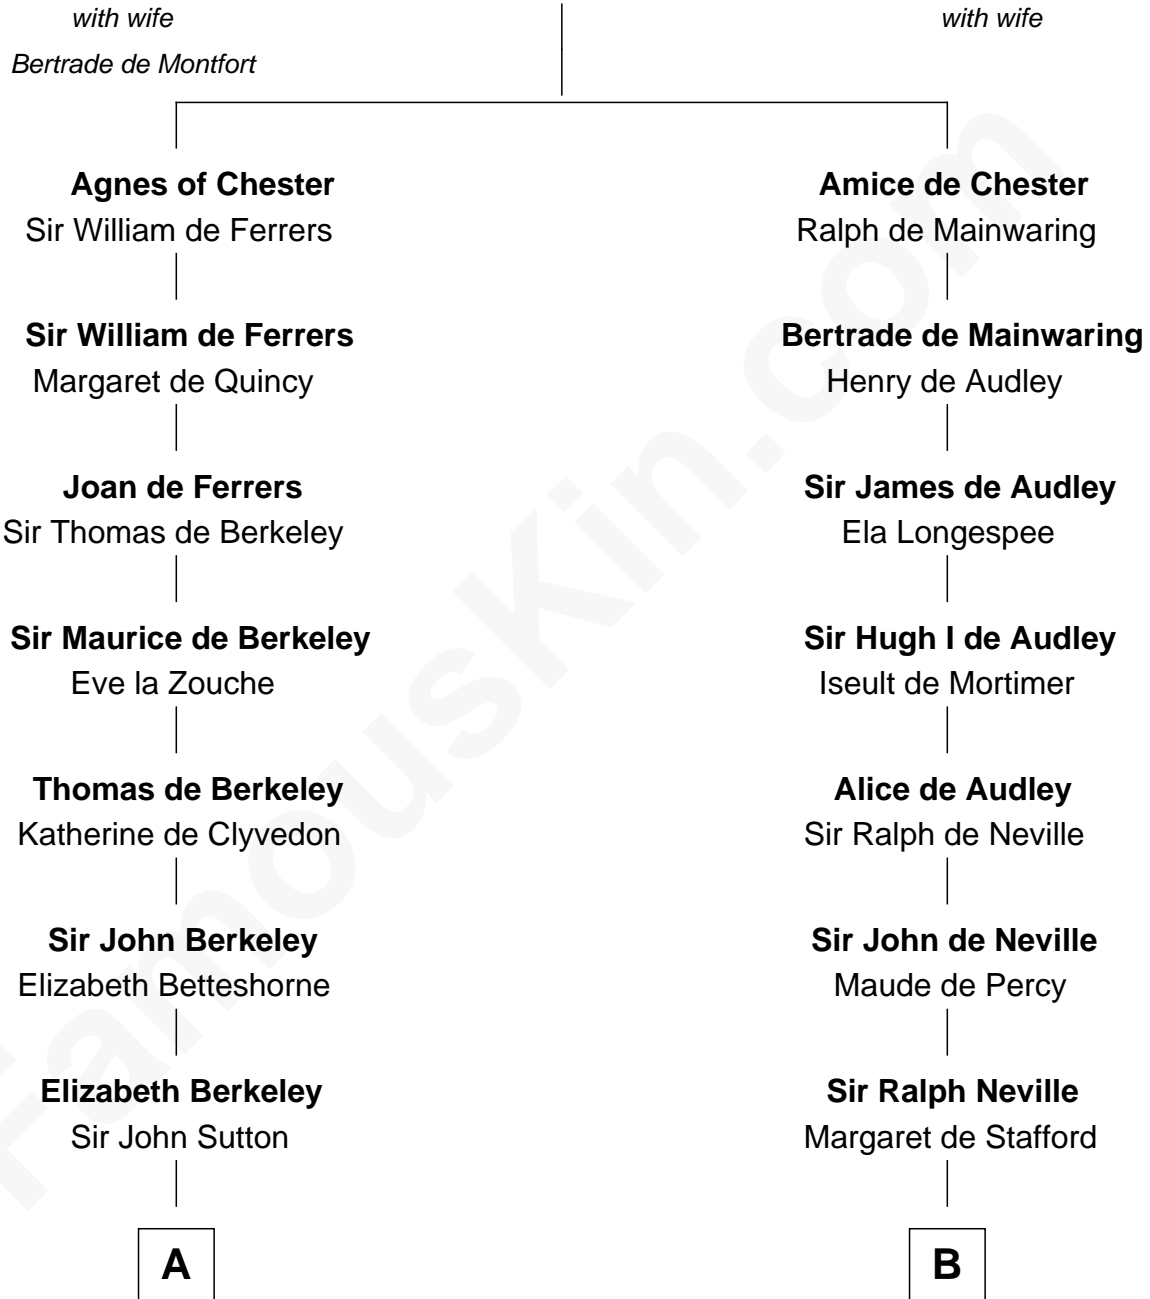

# FamousKin.com Relationship Chart of

**Dr. H. H. Holmes**

*Serial Killer aka "Devil in the White City"*

21st cousin of

**Helen Keller**

*Author and Activist*

**Hugh de Kevelioc**

**C**

**Sarah Smith**  
Edward Scribner Mudgett

**Samuel Mudgett**  
Mary Morrill

**Scribner Mudgett**  
Nancy Prescott

**Levi Horton Mudgett**  
Theodate Page Price

**Dr. H. H. Holmes**  
*Serial Killer Dr. H. H. Holmes*

**D**

**Col. Bernard Moore**  
Anne Catherine Spotswood

**Col. Alexander Spotswood Moore**  
Elizabeth Aylett

**Mary Fairfax Moore**  
David Keller

**Arthur Henley Keller**  
Kate Adams

**Helen Keller**  
*Author and Activist*