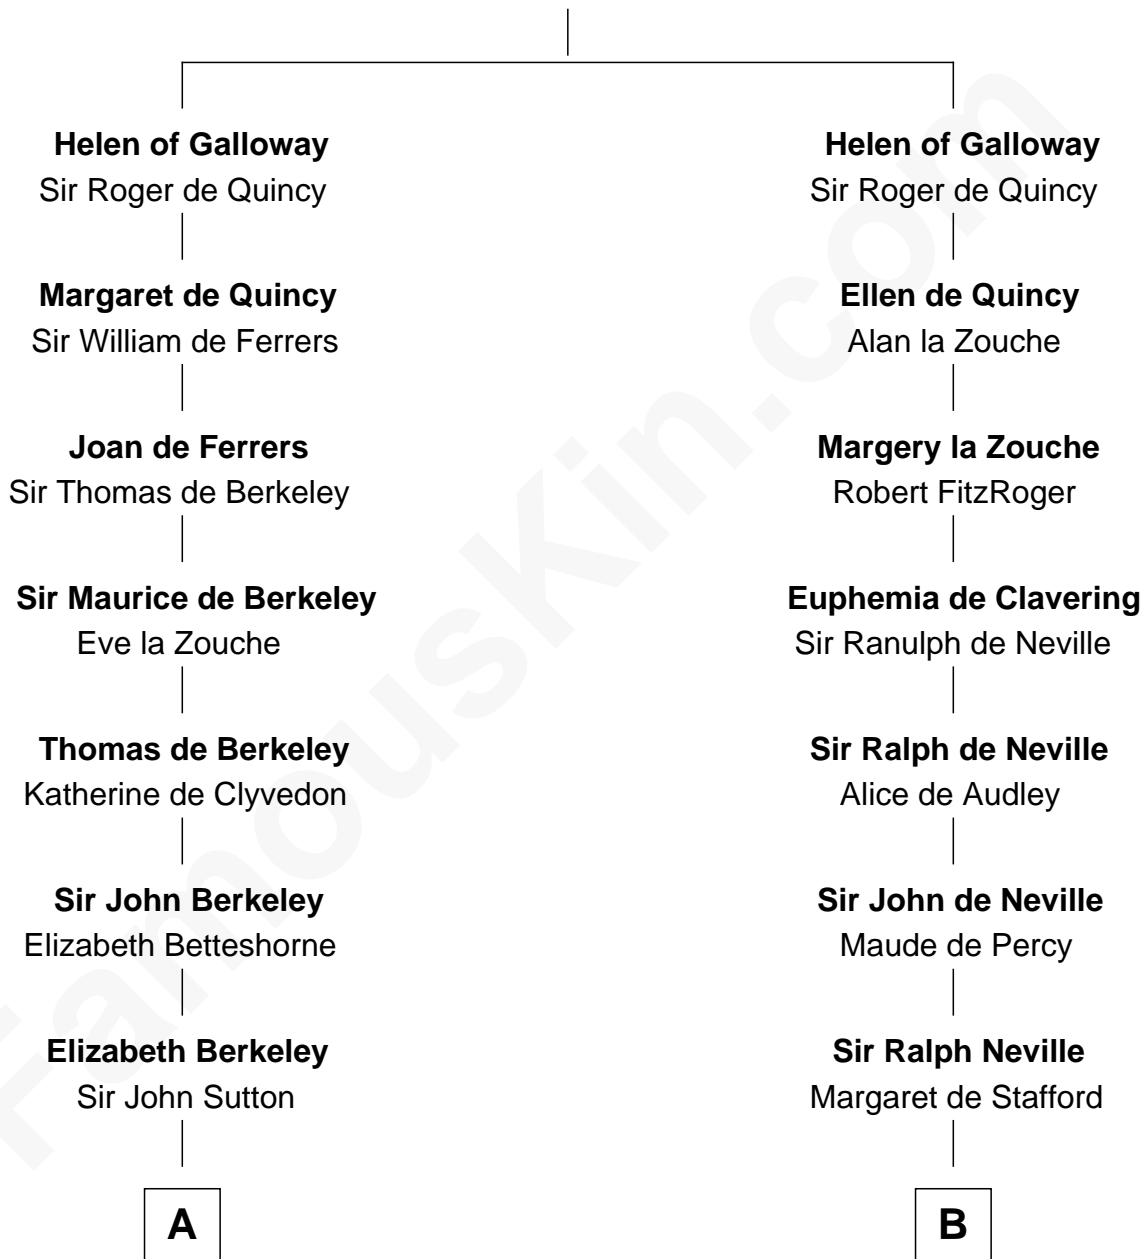

FamousKin.com Relationship Chart of

Dr. H. H. Holmes

Serial Killer aka "Devil in the White City"

21st cousin of

Helen Keller

Author and Activist

Alan of Galloway

Helen de l'Isle

C

Sarah Smith
Edward Scribner Mudgett

Samuel Mudgett
Mary Morrill

Scribner Mudgett
Nancy Prescott

Levi Horton Mudgett
Theodate Page Price

Dr. H. H. Holmes
Serial Killer Dr. H. H. Holmes

D

Col. Bernard Moore
Anne Catherine Spotswood