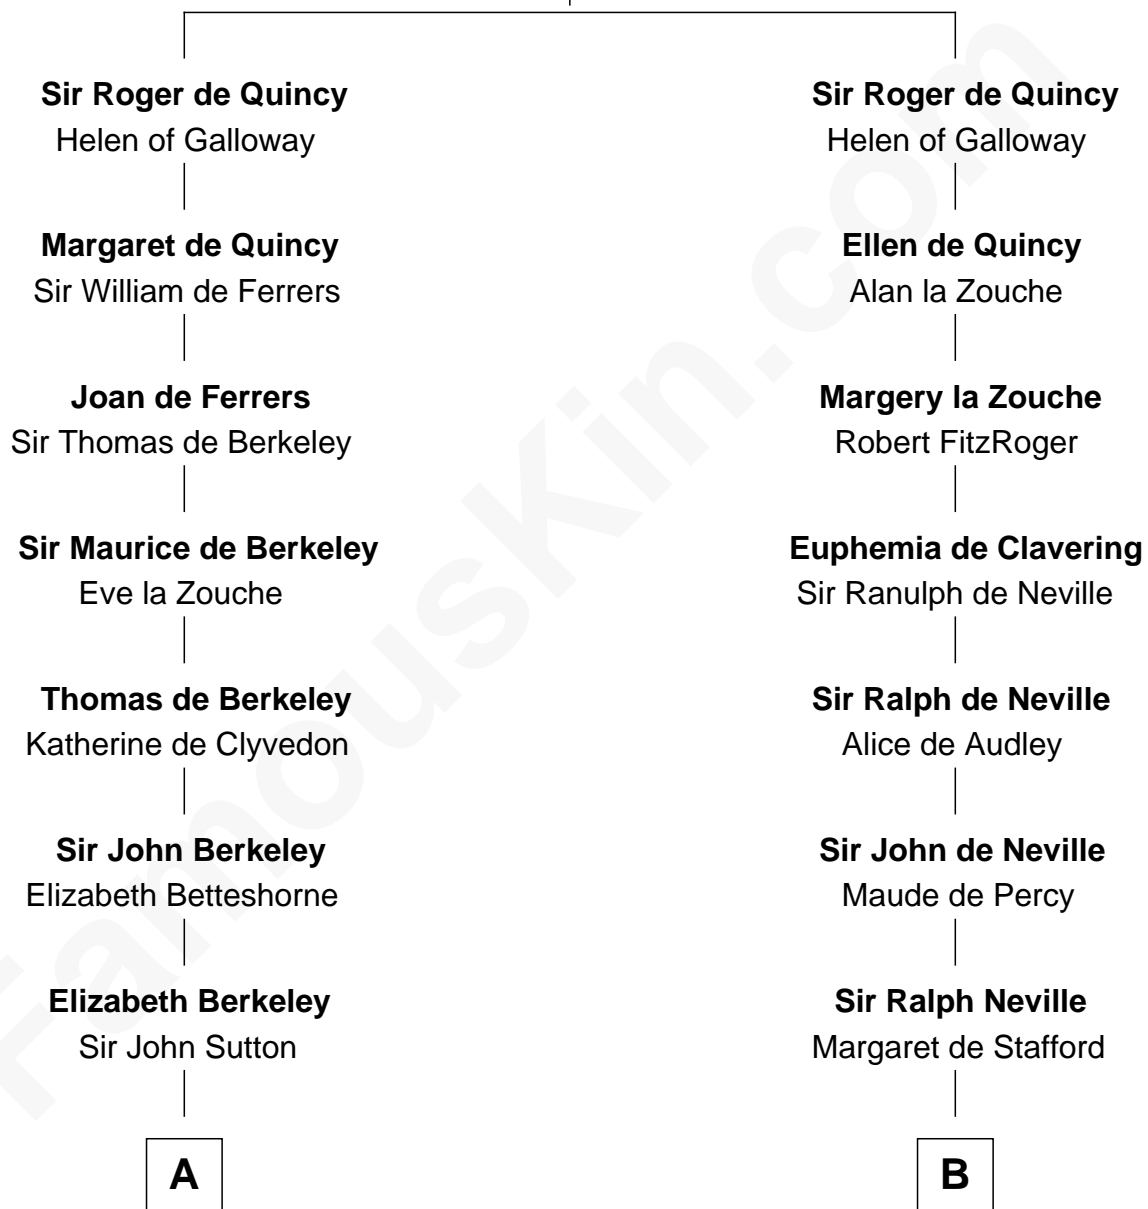

FamousKin.com

Relationship Chart of

Dr. H. H. Holmes

Serial Killer aka "Devil in the White City"

21st cousin of

Helen Keller

Author and Activist

Saher de Quincy
Margaret de Beaumont

C

Sarah Smith
Edward Scribner Mudgett

Samuel Mudgett
Mary Morrill

Scribner Mudgett
Nancy Prescott

Levi Horton Mudgett
Theodate Page Price

Dr. H. H. Holmes
Serial Killer Dr. H. H. Holmes

D

Col. Bernard Moore
Anne Catherine Spotswood

Col. Alexander Spotswood Moore
Elizabeth Aylett

Mary Fairfax Moore
David Keller

Arthur Henley Keller
Kate Adams

Helen Keller
Author and Activist