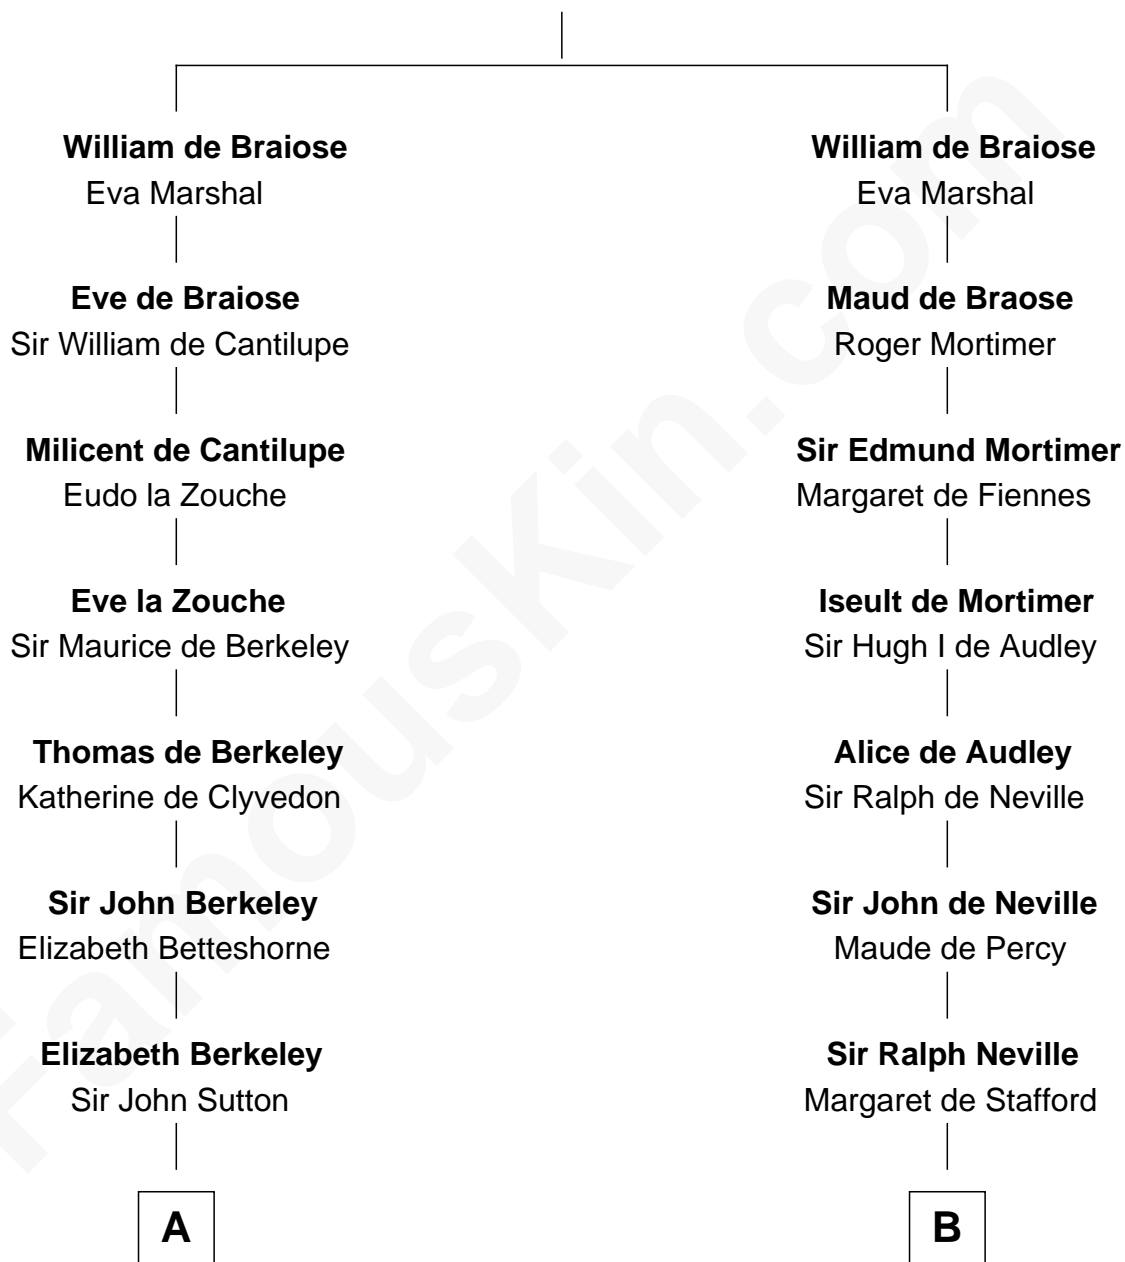

FamousKin.com

Relationship Chart of

Dr. H. H. Holmes

Serial Killer aka "Devil in the White City"

21st cousin of

Helen Keller

Author and Activist

Reginald de Braiose

C

Sarah Smith
Edward Scribner Mudgett

Samuel Mudgett
Mary Morrill

Scribner Mudgett
Nancy Prescott

Levi Horton Mudgett
Theodate Page Price

Dr. H. H. Holmes
Serial Killer Dr. H. H. Holmes

D

Col. Bernard Moore
Anne Catherine Spotswood

Col. Alexander Spotswood Moore
Elizabeth Aylett

Mary Fairfax Moore
David Keller

Arthur Henley Keller
Kate Adams

Helen Keller
Author and Activist