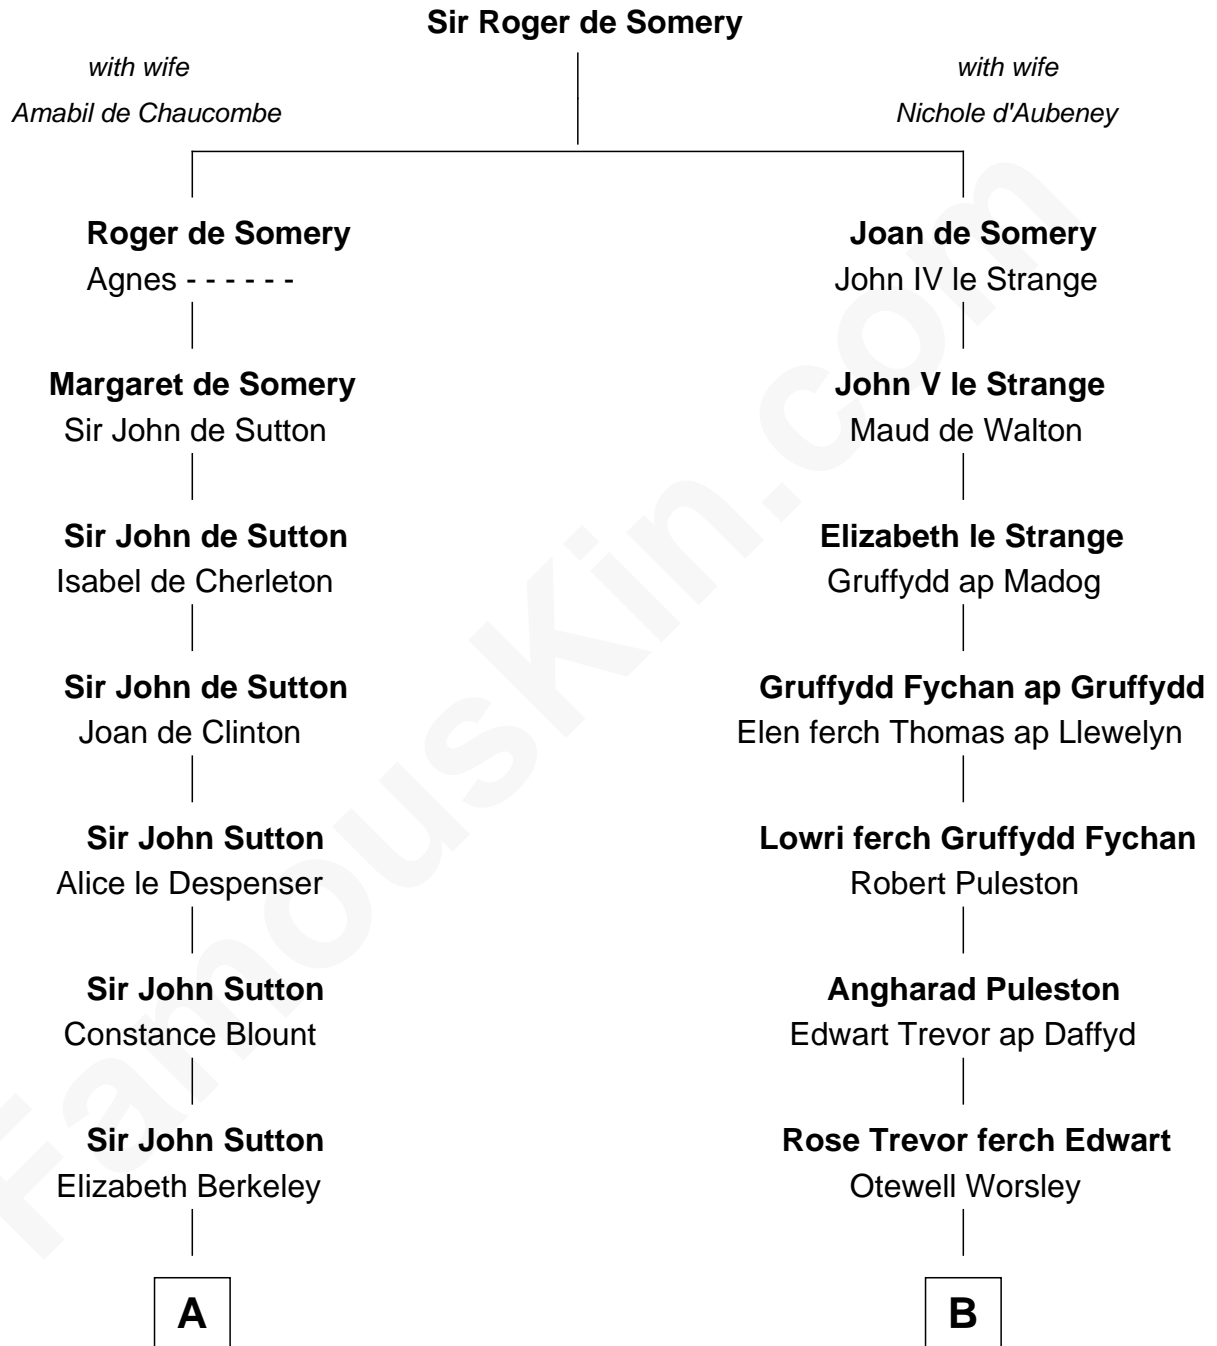

# FamousKin.com Relationship Chart of

**Dr. H. H. Holmes**

*Serial Killer aka "Devil in the White City"*

20th cousin 1 time removed of

**Leverett Saltonstall**

*55th Governor of Massachusetts*

**C**

**Sarah Smith**  
Edward Scribner Mudgett

**Samuel Mudgett**  
Mary Morrill

**Scribner Mudgett**  
Nancy Prescott

**Levi Horton Mudgett**  
Theodate Page Price

**Dr. H. H. Holmes**  
*Serial Killer Dr. H. H. Holmes*

**D**

**Sarah Elizabeth Appleton**  
Amos Adams Lawrence

**Sarah Lawrence**  
Peter Chardon Brooks

**Eleanor Brooks**  
Richard Middlecott Saltonstall

**Leverett Saltonstall**  
*55th Governor of Massachusetts*