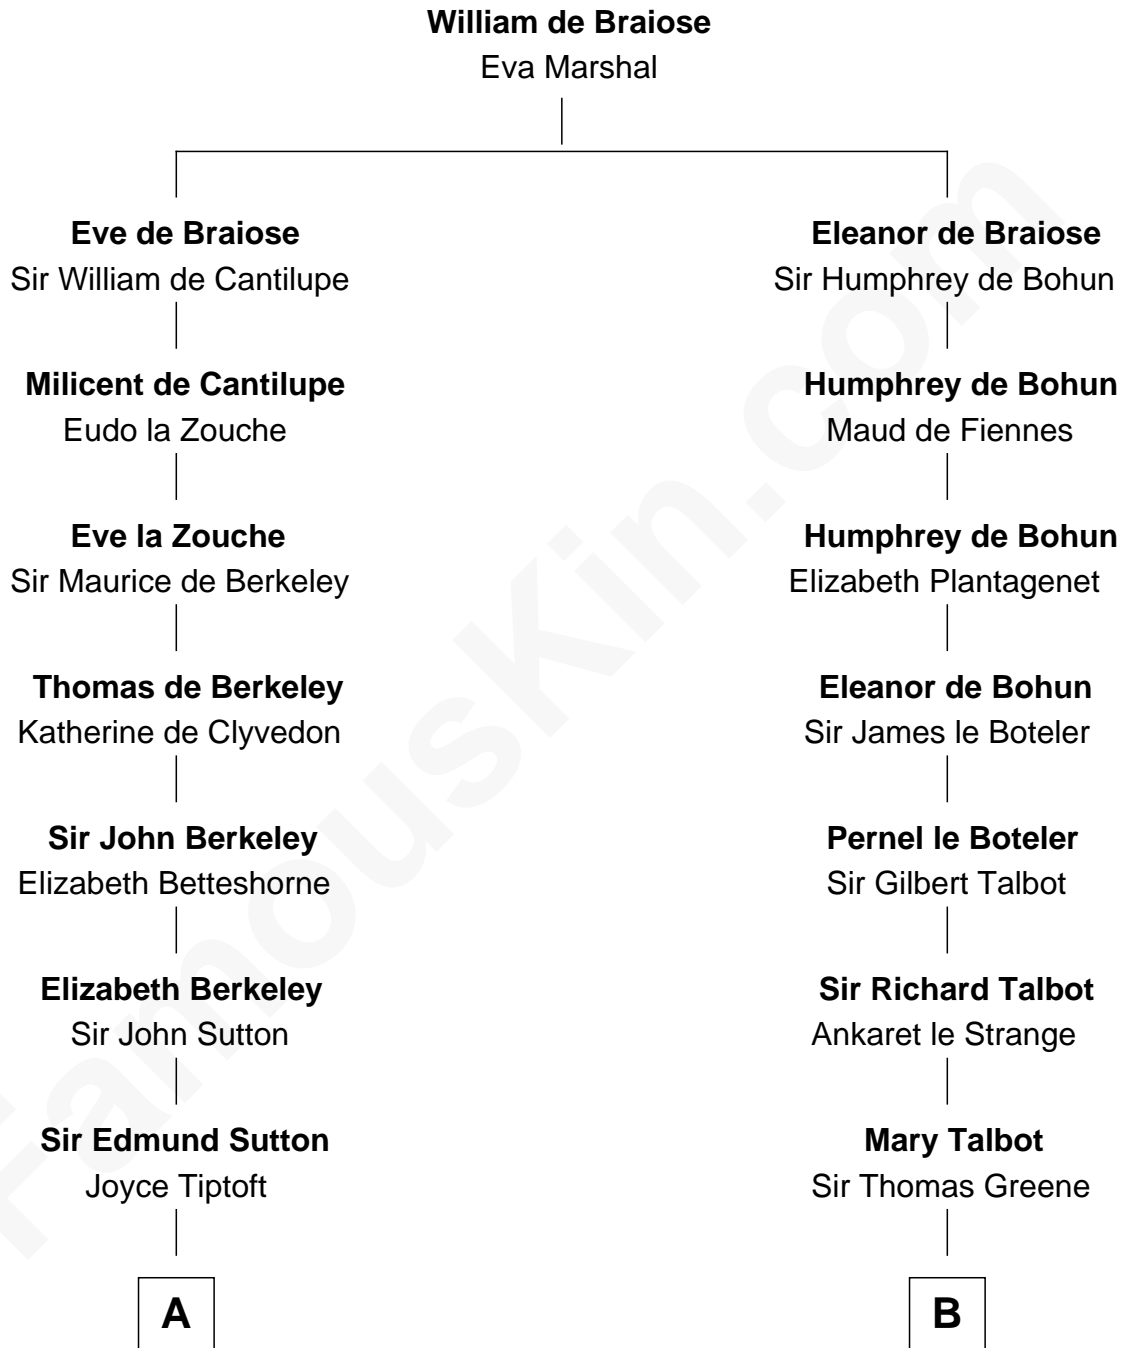

# FamousKin.com Relationship Chart of

**Dr. H. H. Holmes**

*Serial Killer aka "Devil in the White City"*

18th cousin 2 times removed of

**Charles Carroll**

*Signer of the Declaration of Independence*

**C**

**Samuel Mudgett**

Mary Morrill

**Scribner Mudgett**

Nancy Prescott

**Levi Horton Mudgett**

Theodate Page Price

**Dr. H. H. Holmes**

*Serial Killer Dr. H. H. Holmes*

**D**