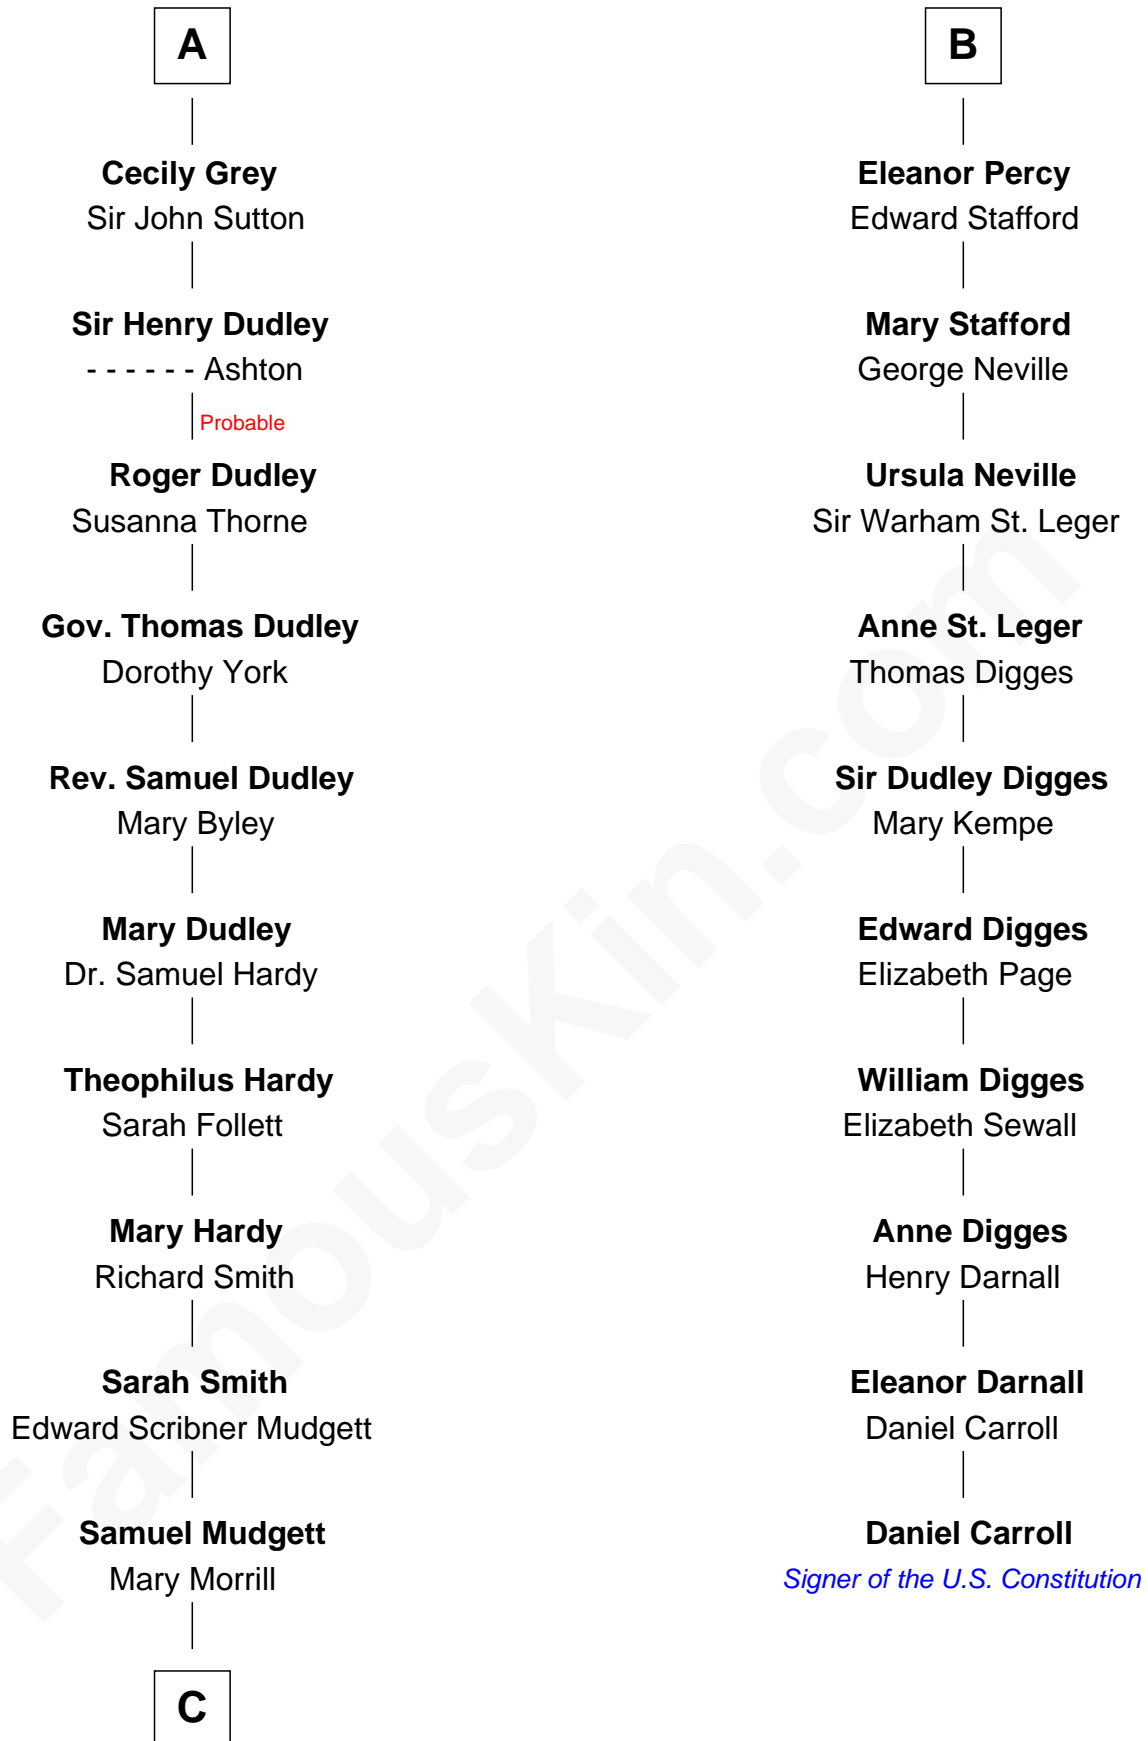

FamousKin.com Relationship Chart of

Dr. H. H. Holmes

Serial Killer aka "Devil in the White City"

16th cousin 3 times removed of

Daniel Carroll

Signer of the U.S. Constitution

Bartholomew de Badlesmere

Margaret de Clare

Sir Edmund Mortimer

Sir Roger de Mortimer

Philippa de Montagu

Edmund Mortimer

Philippa Plantagenet

Elizabeth Mortimer

Sir Henry Percy

Sir Henry Percy

Eleanor Neville

Sir Henry Percy

Eleanor Poynings

Henry Percy

Maud Herbert

B

C

—
Scribner Mudgett

Nancy Prescott

—
Levi Horton Mudgett

Theodate Page Price

—
Dr. H. H. Holmes

Serial Killer Dr. H. H. Holmes

FamousKin.com