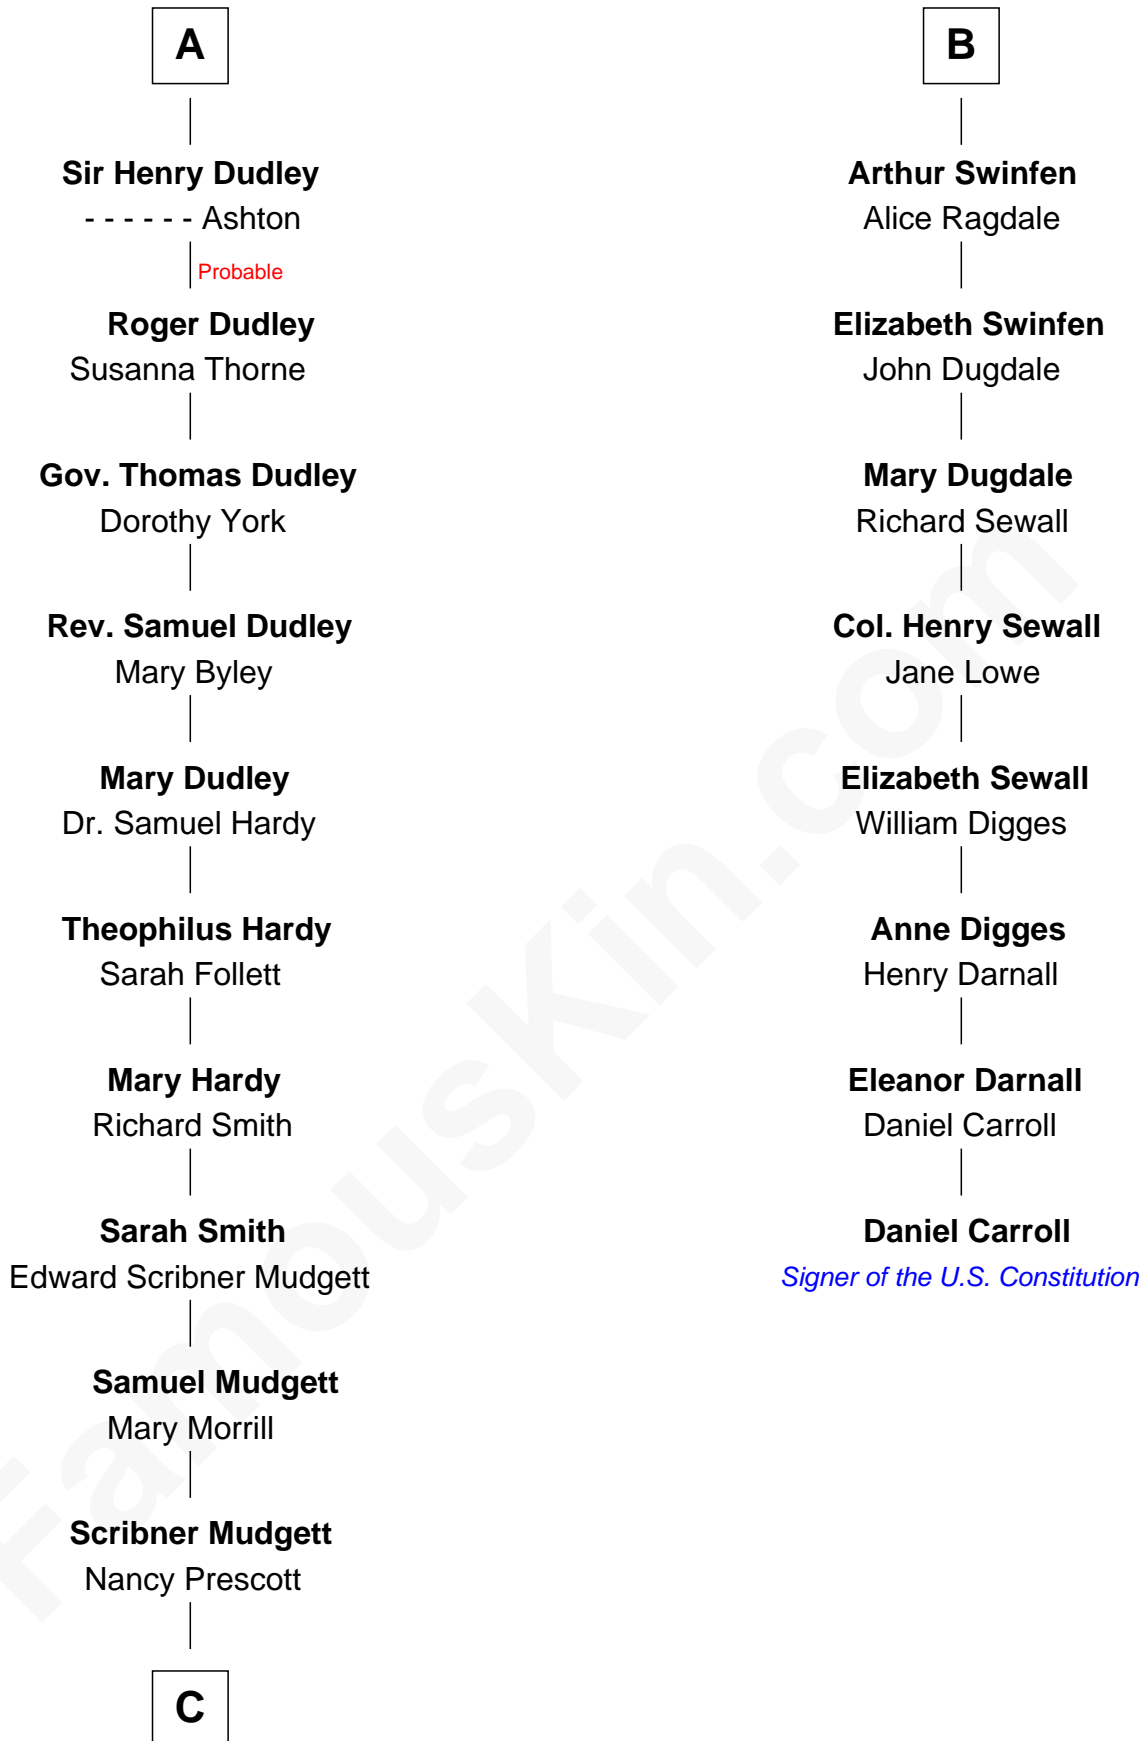

# FamousKin.com Relationship Chart of

**Dr. H. H. Holmes**

*Serial Killer aka "Devil in the White City"*

14th cousin 4 times removed of

**Daniel Carroll**

*Signer of the U.S. Constitution*

**C**

—  
**Levi Horton Mudgett**

Theodate Page Price

—  
**Dr. H. H. Holmes**

*Serial Killer Dr. H. H. Holmes*

FamousKin.com