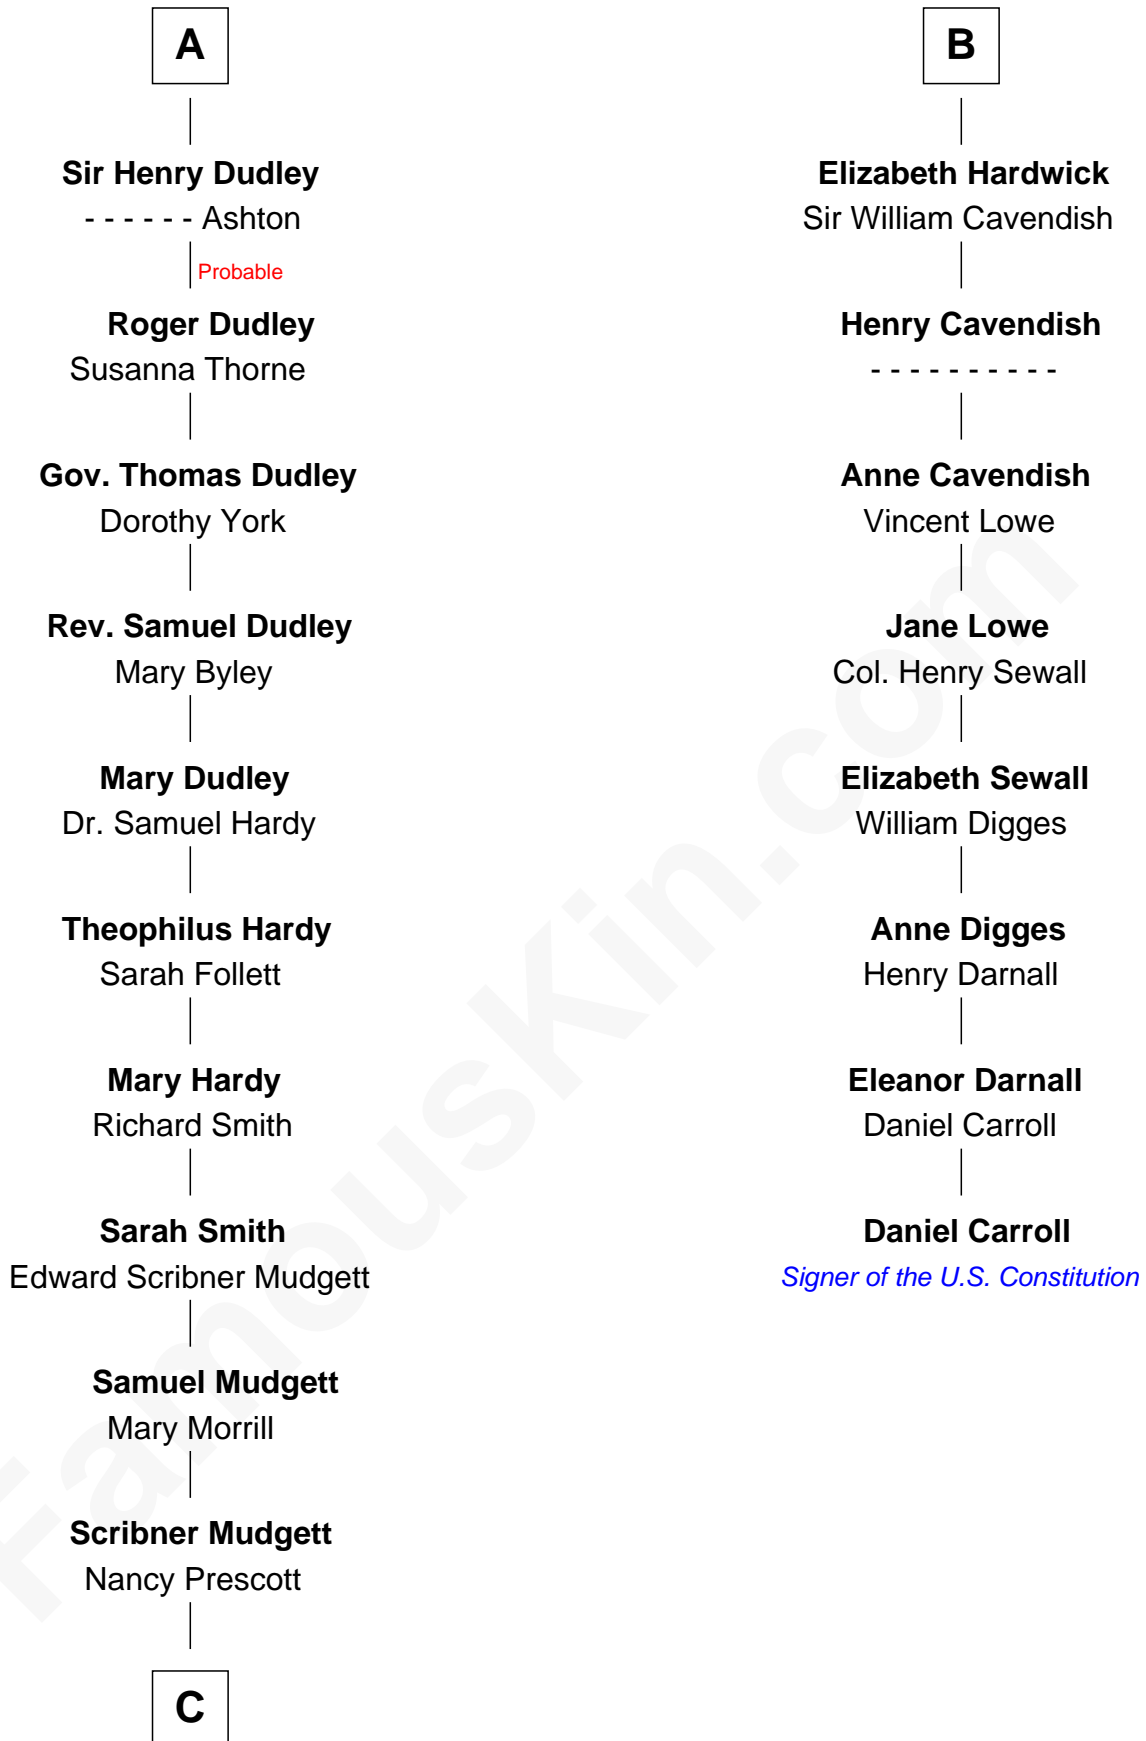

# FamousKin.com Relationship Chart of

**Dr. H. H. Holmes**

*Serial Killer aka "Devil in the White City"*

14th cousin 4 times removed of

**Daniel Carroll**

*Signer of the U.S. Constitution*

**Edmund Fitzalan**

Alice de Warenne

**Richard Fitzalan**  
Eleanor Plantagenet

**Alice Fitzalan**  
Sir Thomas de Holand

**Eleanor Holand**  
Edward Cherleton

**Joyce Cherleton**  
Sir John Tiptoft

**Joyce Tiptoft**  
Sir Edmund Sutton

**Sir Edward Sutton**  
Cecily Willoughby

**Sir John Sutton**  
Cecily Grey

**A**

**Mary Fitzalan**  
John le Strange

**Ankaret le Strange**  
Sir Richard Talbot

**Mary Talbot**  
Sir Thomas Greene

**Sir Thomas Greene**  
Marine Bellers

**Anne Greene**  
Sir Thomas Pinchbeck

**Elizabeth Pinchbeck**  
John Hardwick

**John Hardwick**  
Elizabeth Leeke

**B**

**C**

—  
**Levi Horton Mudgett**

Theodate Page Price

—  
**Dr. H. H. Holmes**