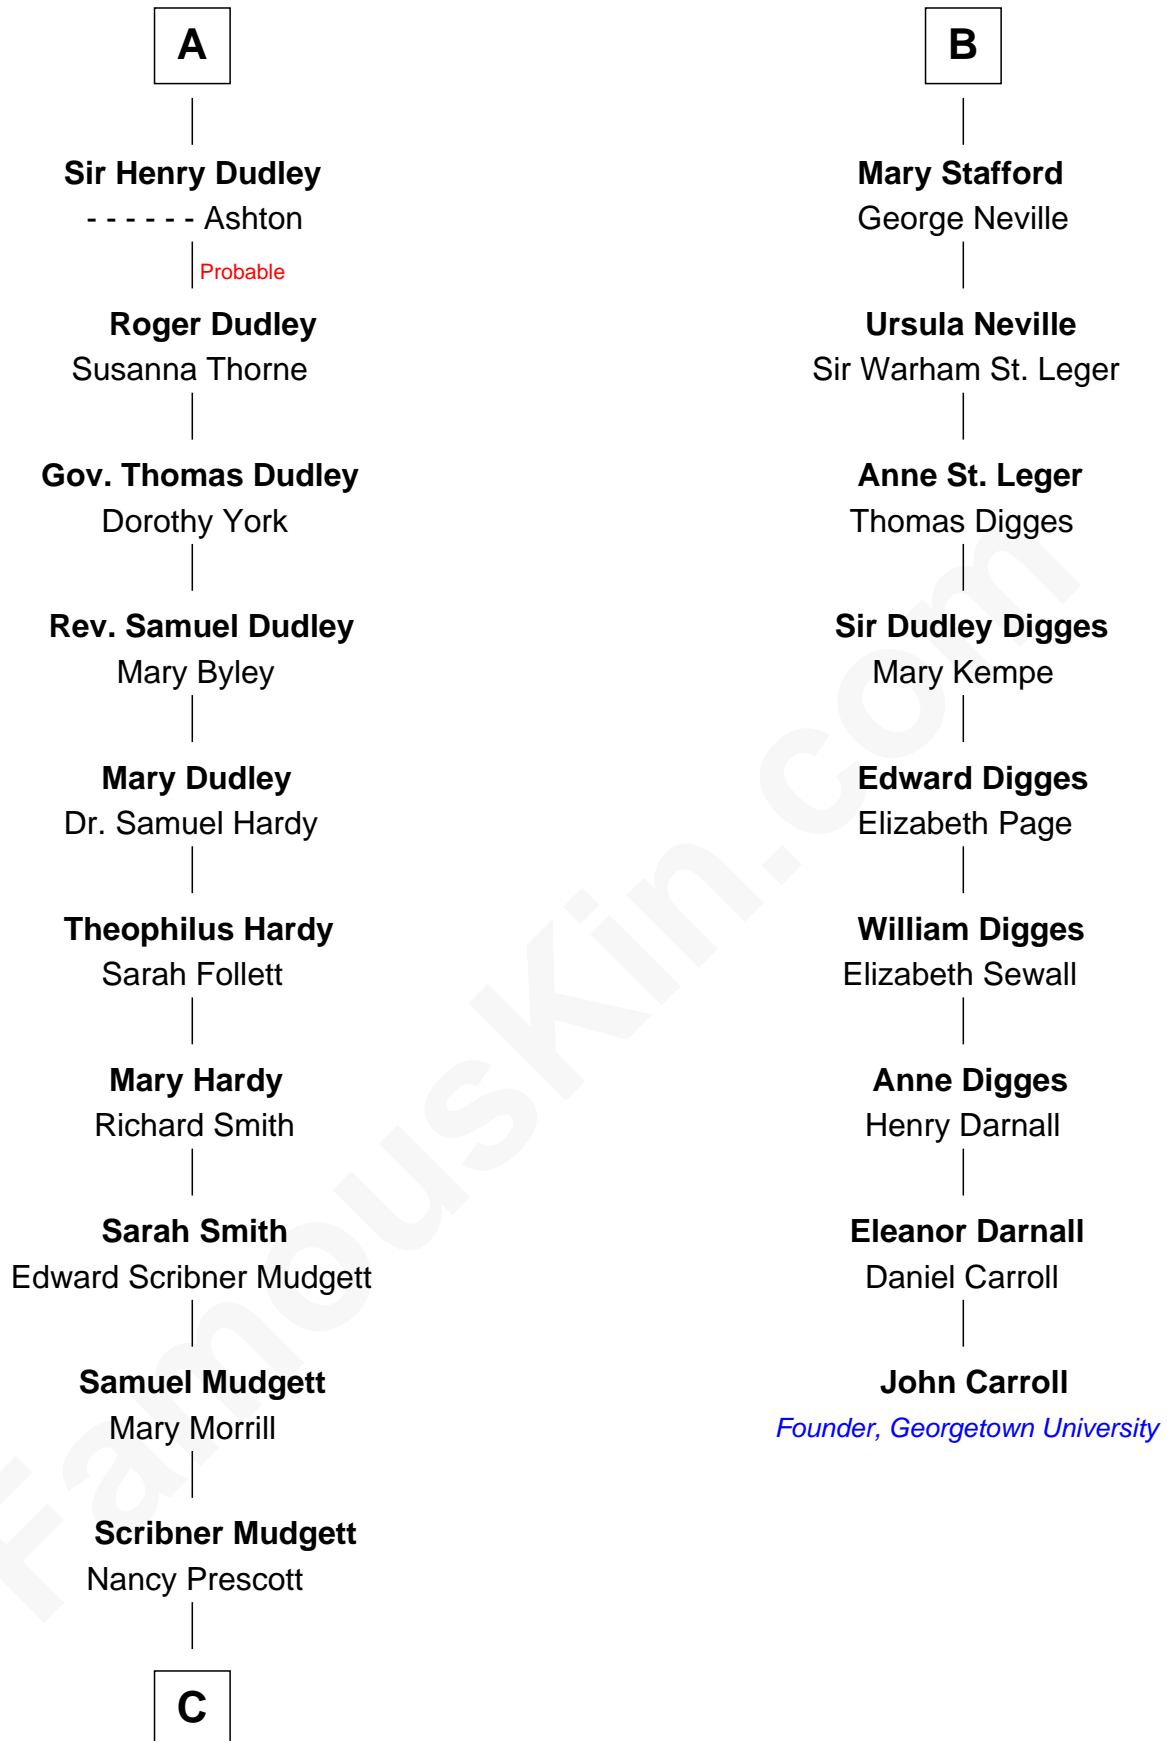

FamousKin.com Relationship Chart of

Dr. H. H. Holmes

Serial Killer aka "Devil in the White City"

15th cousin 3 times removed of

John Carroll

Founder of Georgetown University

Henry Plantagenet
Maud de Chaworth

Joyce Tiptoft

Sir Edmund Sutton

Sir Edward Sutton

Cecily Willoughby

Sir John Sutton

Cecily Grey

A

Mary Plantagenet

Henry de Percy

Sir Henry Percy

Margaret de Neville

Sir Henry Percy

Elizabeth Mortimer

Sir Henry Percy

Eleanor Neville

Sir Henry Percy

Eleanor Poynings

Henry Percy

Maud Herbert

Eleanor Percy

Edward Stafford

B

C

—
Levi Horton Mudgett