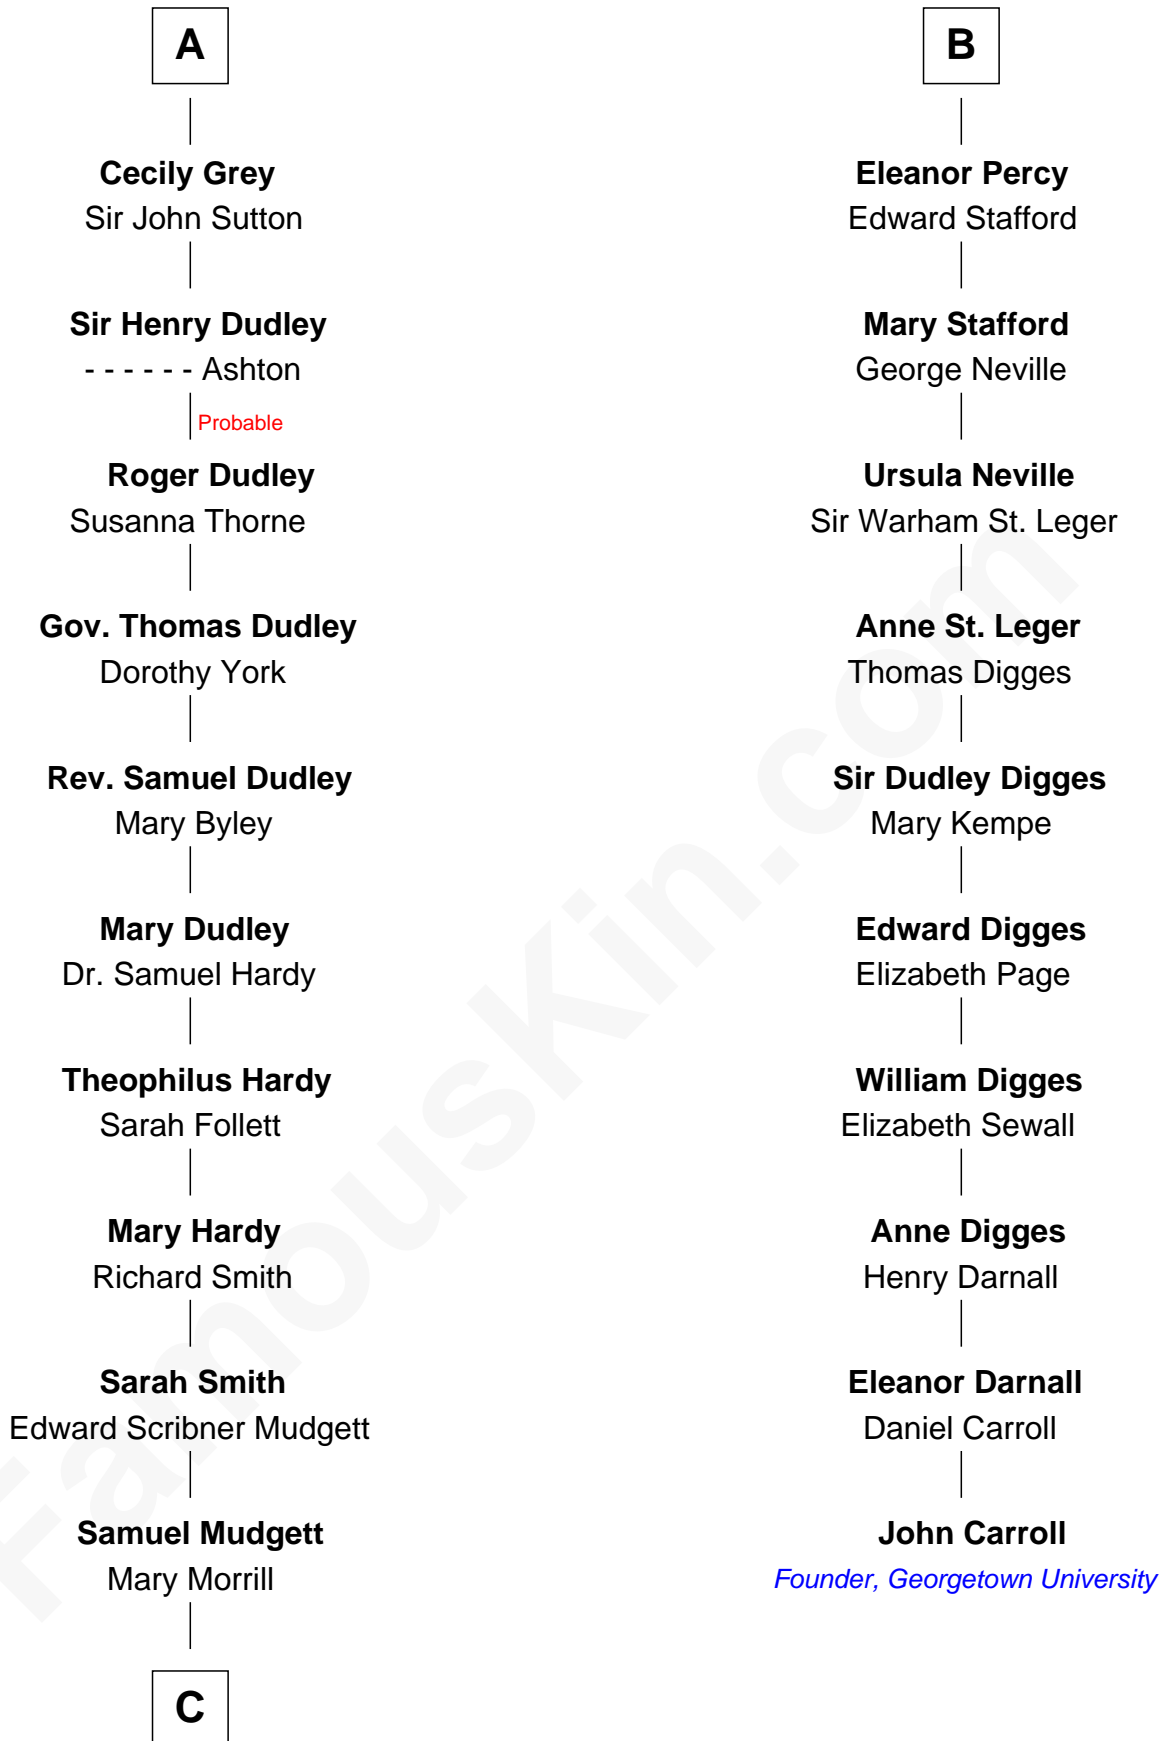

FamousKin.com Relationship Chart of

Dr. H. H. Holmes

Serial Killer aka "Devil in the White City"

16th cousin 3 times removed of

John Carroll

Founder of Georgetown University

Bartholomew de Badlesmere

Margaret de Clare

William Bonville

Elizabeth Harington

William Bonville

Katherine Neville

Cecily Bonville

Thomas Grey

A

Elizabeth de Badlesmere

Eleanor Neville

Sir Henry Percy

Eleanor Poynings

Henry Percy

Maud Herbert

B

C

—
Scribner Mudgett

Nancy Prescott

—
Levi Horton Mudgett

Theodate Page Price

—
Dr. H. H. Holmes

Serial Killer Dr. H. H. Holmes

FamousKin.com